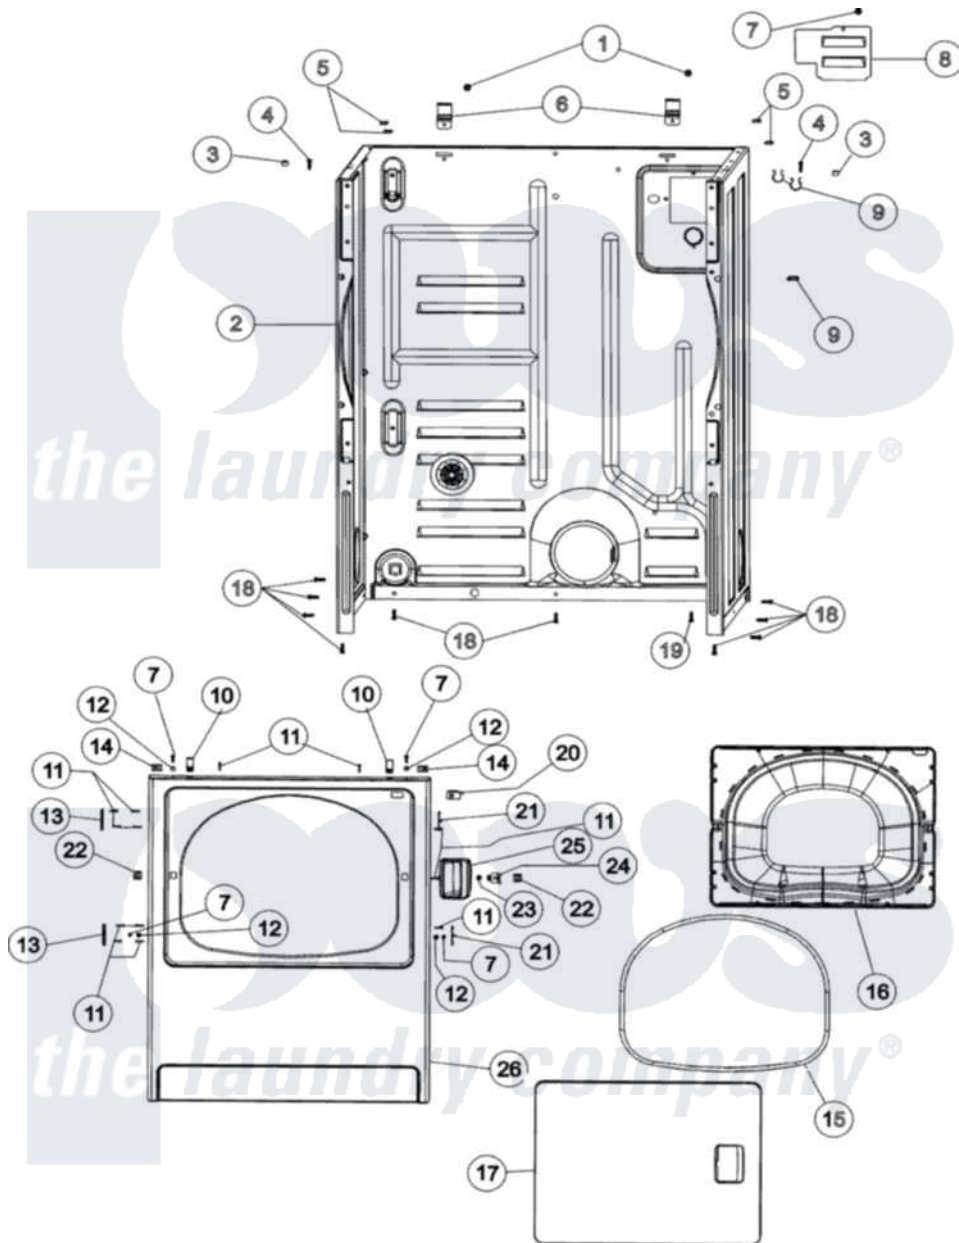

# Maytag PDET920AYW 02 - CABINET & FRONT PANEL

Maytag Residential Maytag PDET920AYW Dryer Parts Parts Diagram 02 - CABINET & FRONT PANEL  
 Click on the part number to view part

Item	Original Part Number	Replaced By	Status	Part Description
1	<a href="#">503688</a>			Screw, 10B-16 X .34 I
2	37001155	<a href="#">37001284</a>		Cabinet As Pack
3	<a href="#">505187</a>			Locator, Panel
4	32671	<a href="#">Y014874</a>		Screw, Idler Arm And Sleeve
5	<a href="#">Y56128</a>			Pad, Bumper
6	<a href="#">500003</a>			Hinge, Top
7	32671	<a href="#">Y014874</a>		Screw, Idler Arm And Sleeve
8	<a href="#">503293</a>			Plate, Access Cover
9	<a href="#">504034</a>			Clip, Wire
10	<a href="#">25-7220</a>			Clip, Cabinet Top
11	<a href="#">37001030</a>			Screw, No.8ab-16 x 3/4 Fh
12	<a href="#">505187</a>			Locator, Panel
13	<a href="#">Y503676</a>			Hinge, Door And Top
14	213280	<a href="#">204439</a>		Screw And Fstner Assembly
15	504005	<a href="#">511056</a>		Seal Front Panel
16	<a href="#">37001028</a>			Seal And Liner, Assembly

17	<a href="#">37001029</a>		Door, Dryer
18	<a href="#">27001200</a>		Screw
19	<a href="#">20530</a>		Screw, 10-24 x 3/8 Hex
20	Y504570	<a href="#">W10169313</a>	Switch-Dor
21	<a href="#">503126</a>		Plug, Hinge Hole
22	54660	<a href="#">LA-1003</a>	Door Catch Kit
23	500039	<a href="#">510181</a>	Strike Doormetal
24	<a href="#">40116201</a>		Bracket, Door Strike
25	<a href="#">33001241</a>		Handle, Door
26	<a href="#">37001154</a>		Front Panel - White