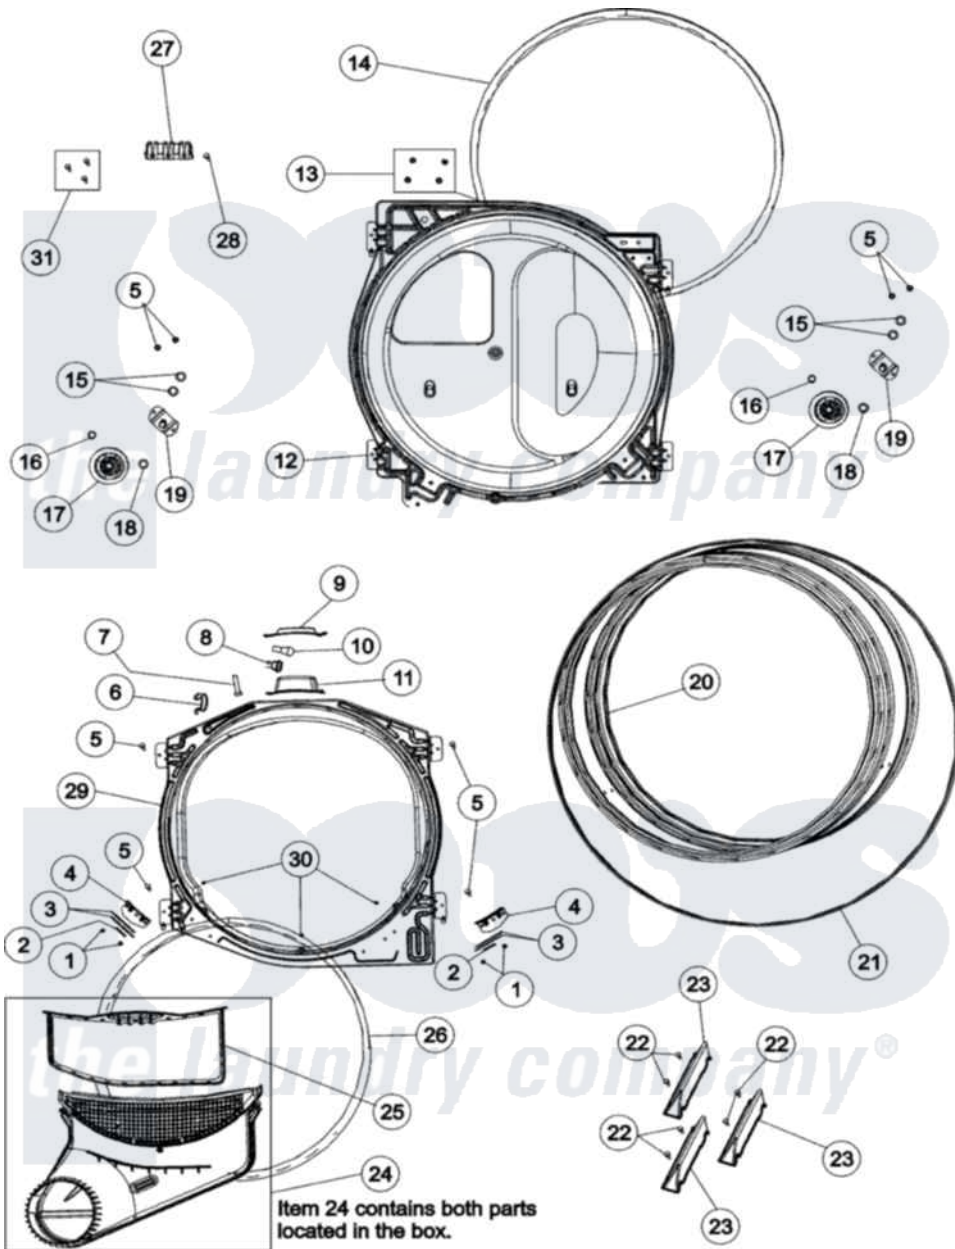

Maytag PDET920AYW 05 - TUMBLER

Maytag [Residential Maytag PDET920AYW Dryer Parts](#) Parts Diagram 05 - TUMBLER
 Click on the part number to view part

Item	Original Part Number	Replaced By	Status	Part Description
1	37001031	3370225		Screw
2	500121	510189		Pad Felt
3	40116501	37001298		Glide- Dry
4	37001036			Bracket, Cylinder Glide
5	503661	27001200		Screw
6	504034			Clip, Wire
7	505295			Screw, No.8ab-16 x 3/4 PH
8	504458	Y504452		Light Assembly
9	40094301			Lens, Light
10	Y60954	67001316		Bulb, Light
11	503622	Y504452		Light Assembly
12	504801W	502614WP		Bulkhead, Rear
13	503688			Screw, 10B-16 X .34 I
14	37001132			Seal, Cylinder
15	52549			Washer, 501 ID X3/4 Odx
16	23748			Ring, Retaining

17	37001042		Assembly, Cylinder Roller
18	Y504082		Washer, Wave
19	40113601		Assembly, Roller Brkt
20	504467W	504467WP	Cylinder Assembly
21	40111201		Belt, Cylinder
22	Y62588		Screw, 10BT-12 X 1 Tap
23	37001125	12002559	Baffle Kit
24	37001141		Air Duct Assembly
25	37001142		Filter, Lint
26	37001132		Seal, Cylinder
27	61923		Block, Terminal
28	501285		Screw, No.12 X 9/16-Pla
29	503616W	503616WP	Assembly, Frt Bulkhead
30	37001030		Screw, No.8ab-16 x 3/4 Fh
31	37001300		Screw Package, Terminal Block