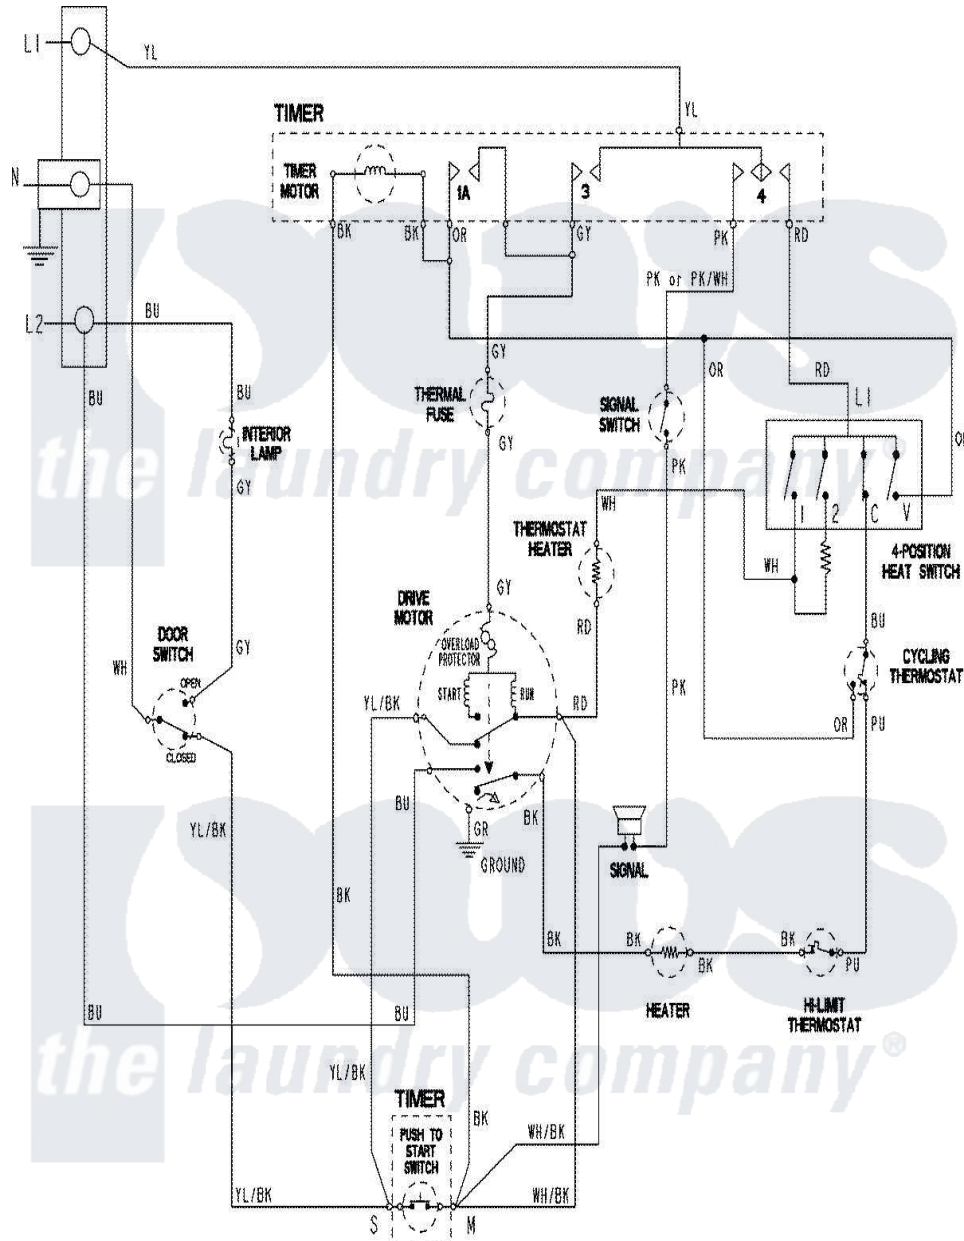

Maytag PDET920AYW 06 - WIRING INFORMATION

Maytag Residential Maytag PDET920AYW Dryer Parts Parts Diagram 06 - WIRING INFORMATION
 Click on the part number to view part

Item	Original Part Number	Replaced By	Status	Part Description
NI	15003801		Not Available	WIRING INFORMATION