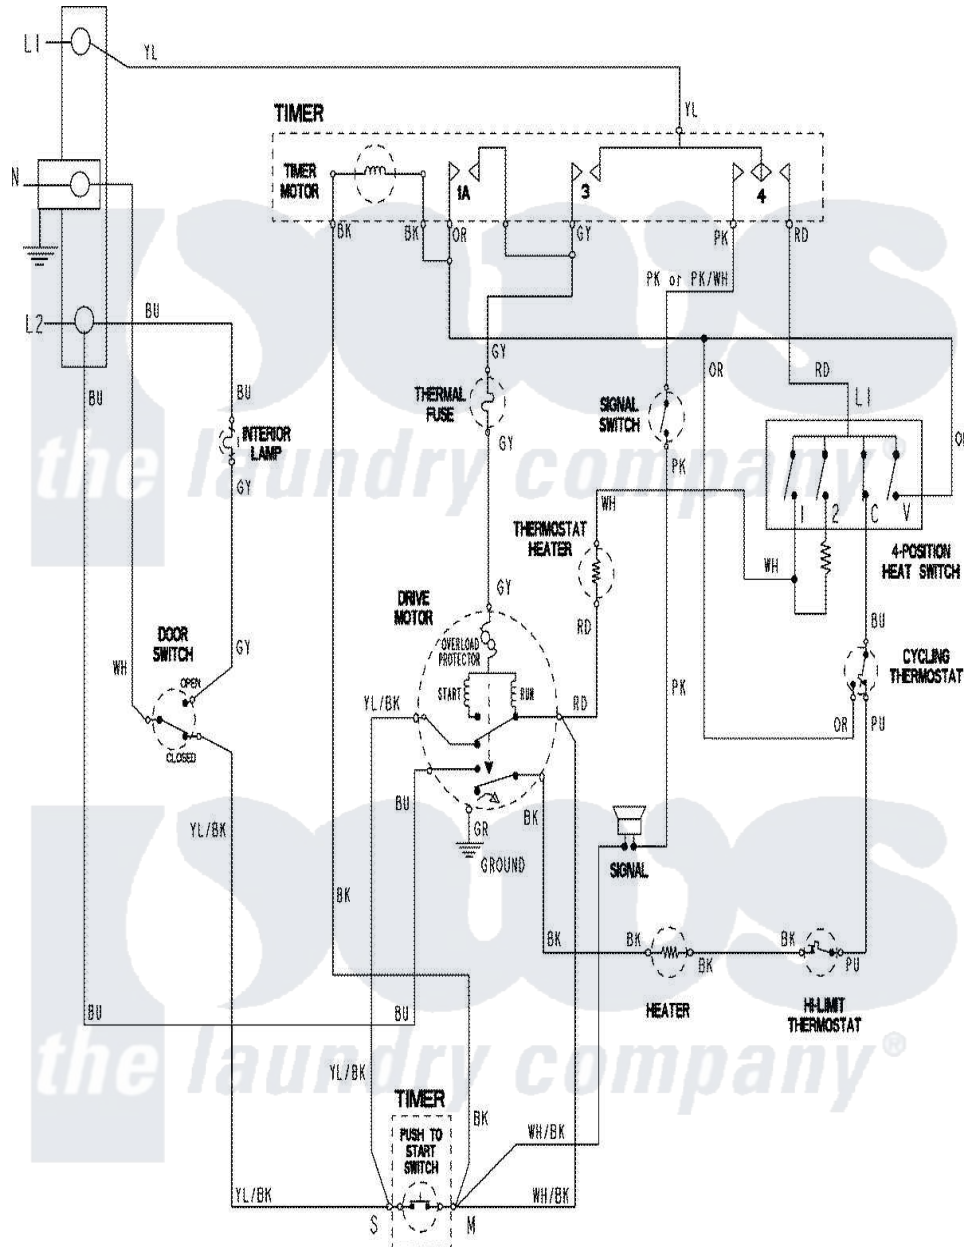

Maytag PDET920AZW 06 - WIRING INFORMATION

Maytag Residential Maytag PDET920AZW Dryer Parts Parts Diagram 06 - WIRING INFORMATION
 Click on the part number to view part

Item	Original Part Number	Replaced By	Status	Part Description
NI	15003801		Not Available	WIRING INFORMATION