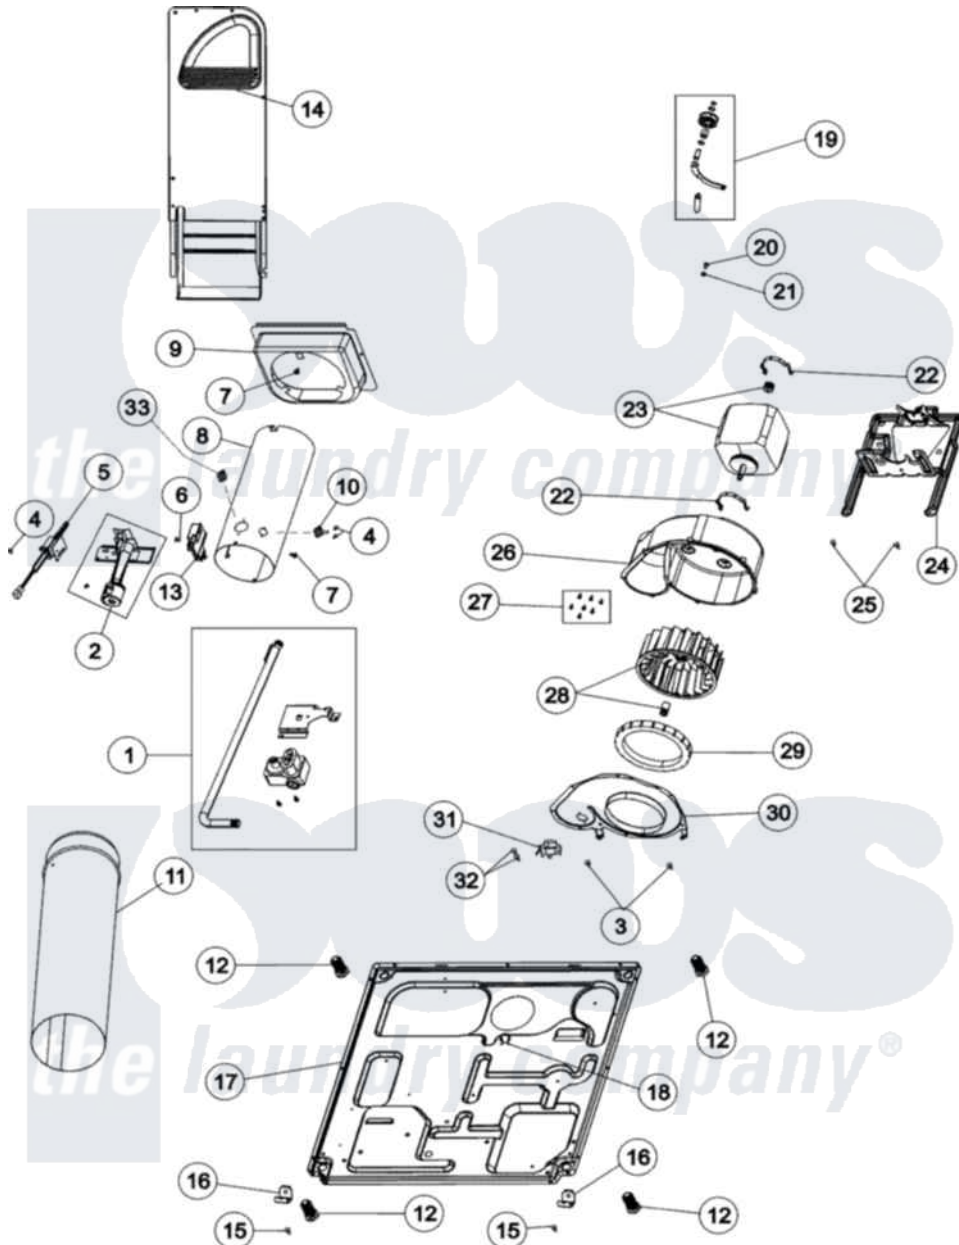

Maytag PDGT910AWW 01 - BASE, HEATER & MOTOR (GAS)

Maytag Residential Maytag PDGT910AWW Dryer Parts Parts Diagram 01 - BASE, HEATER & MOTOR (GAS)
 Click on the part number to view part

Item	Original Part Number	Replaced By	Status	Part Description
1	37001127			Valve And Pipe Assembly
2	649P3	LPK1		LP Gas Con
"	Y56234	37001304		Burner Ign
"	650P3			Kit, Gas Burner Conversion
3	503688			Screw, 10B-16 X .34 I
4	56692	8281196		Screw
5	40069801	37001308		Ignitor
6	23222	3177991		Screw
7	503688			Screw, 10B-16 X .34 I
8	37001041	37001303		Duct- Comb
9	500122	510101		Shroud Heat Duct
10	Y61886			Thermostat, Limit-Blk
11	505518			Duct, Exhaust
12	Y500101			Leg, Leveling
13	Y56231	338906		Radiant, Sensor
14	503605			Assembly, Heater Duct

15	27001200		Screw
16	37001145		Clip, Front Panel
17	37001156		Dryer Base
18	504034		Clip, Wire
19	37001287		Assembly, Idler Lever/Shaft/Pulley
20	500824		Screw, 1/4-20 Unc Hex
21	27001225		Nut, Jam Mid Lock 1/4-20
22	Y58047	660658	Clamp, Motor Mounting 343481 685441
23	40048501	2200376	Motor
24	503613		Mount, Motor
25	27001200		Screw
26	56020		Housing, Blower
28	56000	510139P	Assembly Blower Fan Package
29	37001119		Seal, Blower Housing
30	500078	511969P	Kit Blower Housing And Cover
31	37001136		Thermostat, Cycling 146F
32	31260		Screw, No.8 X 3/8 Ind H
33	40113801		Fuse, Thermal