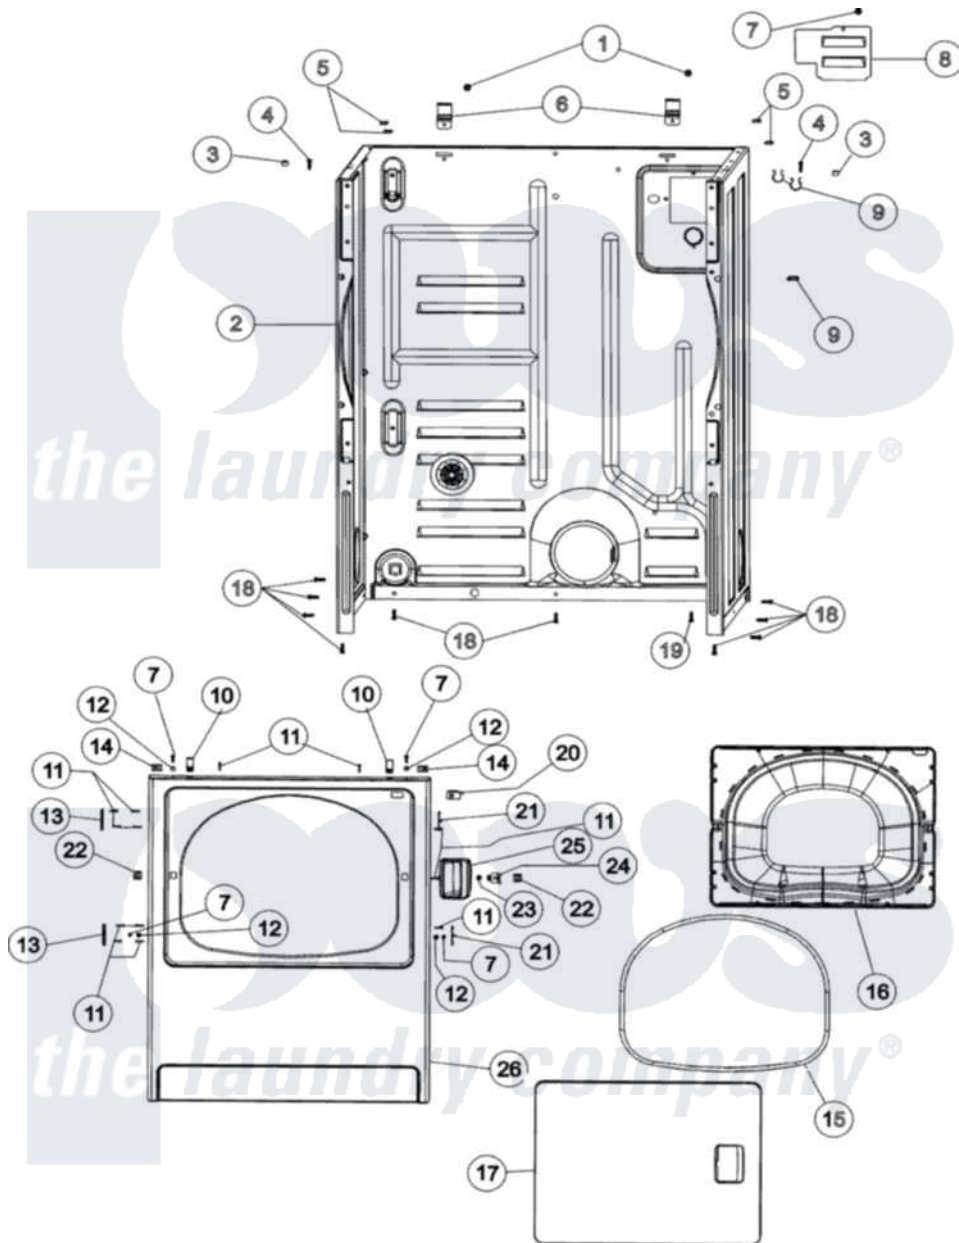

# Maytag PDGT910AWW 02 - CABINET & FRONT PANEL

Maytag Residential Maytag PDGT910AWW Dryer Parts Parts Diagram 02 - CABINET & FRONT PANEL  
 Click on the part number to view part

Item	Original Part Number	Replaced By	Status	Part Description
1	<a href="#">503688</a>			Screw, 10B-16 X .34 I
2	37001155	<a href="#">37001284</a>		Cabinet As Pack
3	<a href="#">505187</a>			Locator, Panel
4	32671	<a href="#">Y014874</a>		Screw, Idler Arm And Sleeve
5	<a href="#">Y56128</a>			Pad, Bumper
6	<a href="#">500003</a>			Hinge, Top
7	32671	<a href="#">Y014874</a>		Screw, Idler Arm And Sleeve
8	<a href="#">503293</a>			Plate, Access Cover
9	<a href="#">504034</a>			Clip, Wire
10	<a href="#">25-7220</a>			Clip, Cabinet Top
11	<a href="#">37001030</a>			Screw, No.8ab-16 x 3/4 Fh
12	<a href="#">505187</a>			Locator, Panel
13	<a href="#">Y503676</a>			Hinge, Door And Top
14	213280	<a href="#">204439</a>		Screw And Fstner Assembly
15	504005	<a href="#">511056</a>		Seal Front Panel
16	<a href="#">37001028</a>			Seal And Liner, Assembly

17	<a href="#">37001029</a>		Door, Dryer
18	<a href="#">27001200</a>		Screw
19	<a href="#">20530</a>		Screw, 10-24 x 3/8 Hex
20	Y504570	<a href="#">W10169313</a>	Switch-Dor
21	<a href="#">503126</a>		Plug, Hinge Hole
22	54660	<a href="#">LA-1003</a>	Door Catch Kit
23	500039	<a href="#">510181</a>	Strike Doormetal
24	<a href="#">40116201</a>		Bracket, Door Strike
25	<a href="#">33001241</a>		Handle, Door
26	<a href="#">37001154</a>		Front Panel - White