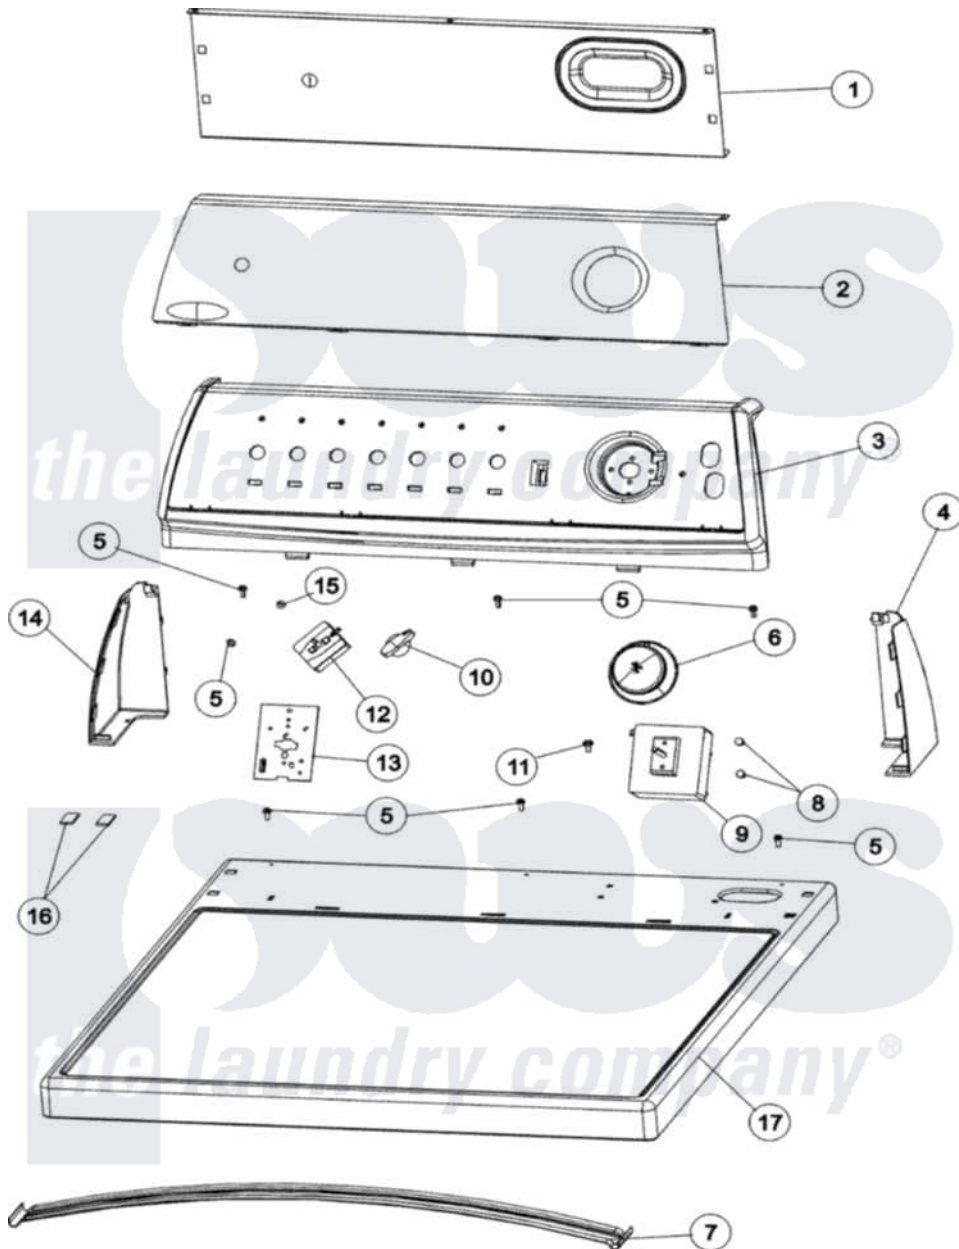

Maytag PDGT910AWW 03 - CONTROL PANEL & TOP

Maytag [Residential Maytag PDGT910AWW Dryer Parts](#) Parts Diagram 03 - CONTROL PANEL & TOP
 Click on the part number to view part

Item	Original Part Number	Replaced By	Status	Part Description
1	37001233			Shield, Backguard
2	37001217			Facia
3	21001552			Frame , Control Panel
4	21001547			Endcap, Panel
5	501086	90767		Screw, 8A X 3/8 HeX Washer Head Tapping
6	37001184			Timer Knob And Skirt Assembly
7	56486		Not Available	BRACE, TOP
8	37001031	3370225		Screw
9	53-1639			Buzzer Assembly
"	37001240			Timer - Dryer
10	21002196			Knob-Selector
11	503688			Screw, 10B-16 X .34 I
12	31001190			Switch, Two Position Rotary
13	21001517			Shield, Control
14	21001546			Endcap, Panel

15

[31260](#)

Screw, No.8 X 3/8 Ind H

16

500121

[510189](#)

Pad Felt

17