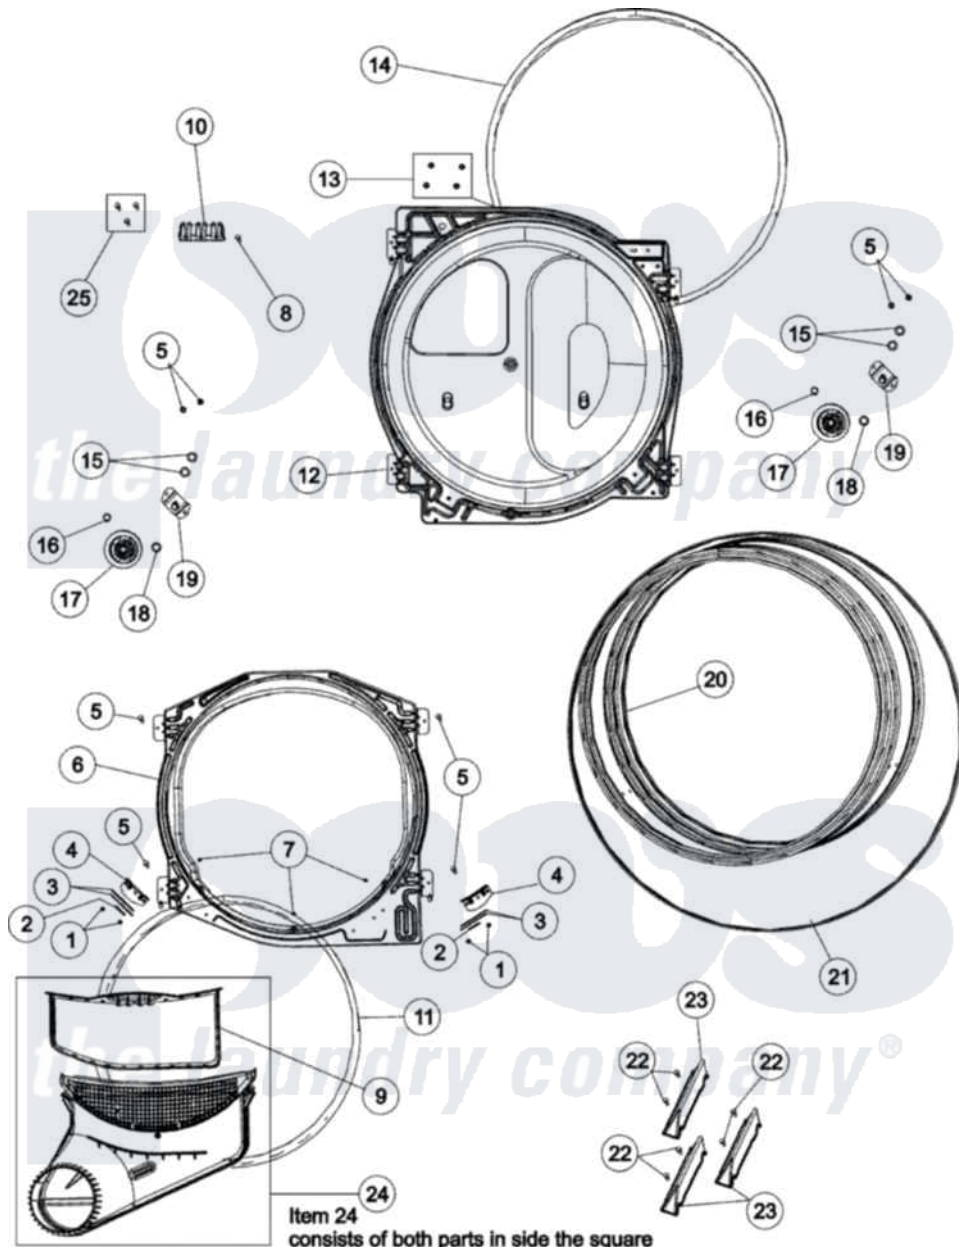

Maytag PDGT910AWW 05 - TUMBLER

Maytag [Residential Maytag PDGT910AWW Dryer Parts](#) Parts Diagram 05 - TUMBLER
 Click on the part number to view part

Item	Original Part Number	Replaced By	Status	Part Description
1	37001031	3370225		Screw
2	500121	510189		Pad Felt
3	40116501	37001298		Glide- Dry
4	37001036			Bracket, Cylinder Glide
5	503661	27001200		Screw
6	503756W			Assembly, Blkhd Front CO
7	37001030			Screw, No.8ab-16 x 3/4 Fh
8	501285			Screw, No.12 X 9/16-Pla
9	37001142			Filter, Lint
10	61923			Block, Terminal
11	37001132			Seal, Cylinder
12	504801W	502614WP		Bulkhead, Rear
13	503688			Screw, 10B-16 X .34 I
14	37001132			Seal, Cylinder
15	52549			Washer, 501 ID X3/4 Odx
16	23748			Ring, Retaining

17	37001042		Assembly, Cylinder Roller
18	Y504082		Washer, Wave
19	40113601		Assembly, Roller Brkt
20	504467W	504467WP	Cylinder Assembly
21	40111201		Belt, Cylinder
22	Y62588		Screw, 10BT-12 X 1 Tap
23	37001125	12002559	Baffle Kit
24	37001141		Air Duct Assembly
25	37001300		Screw Package, Terminal Block