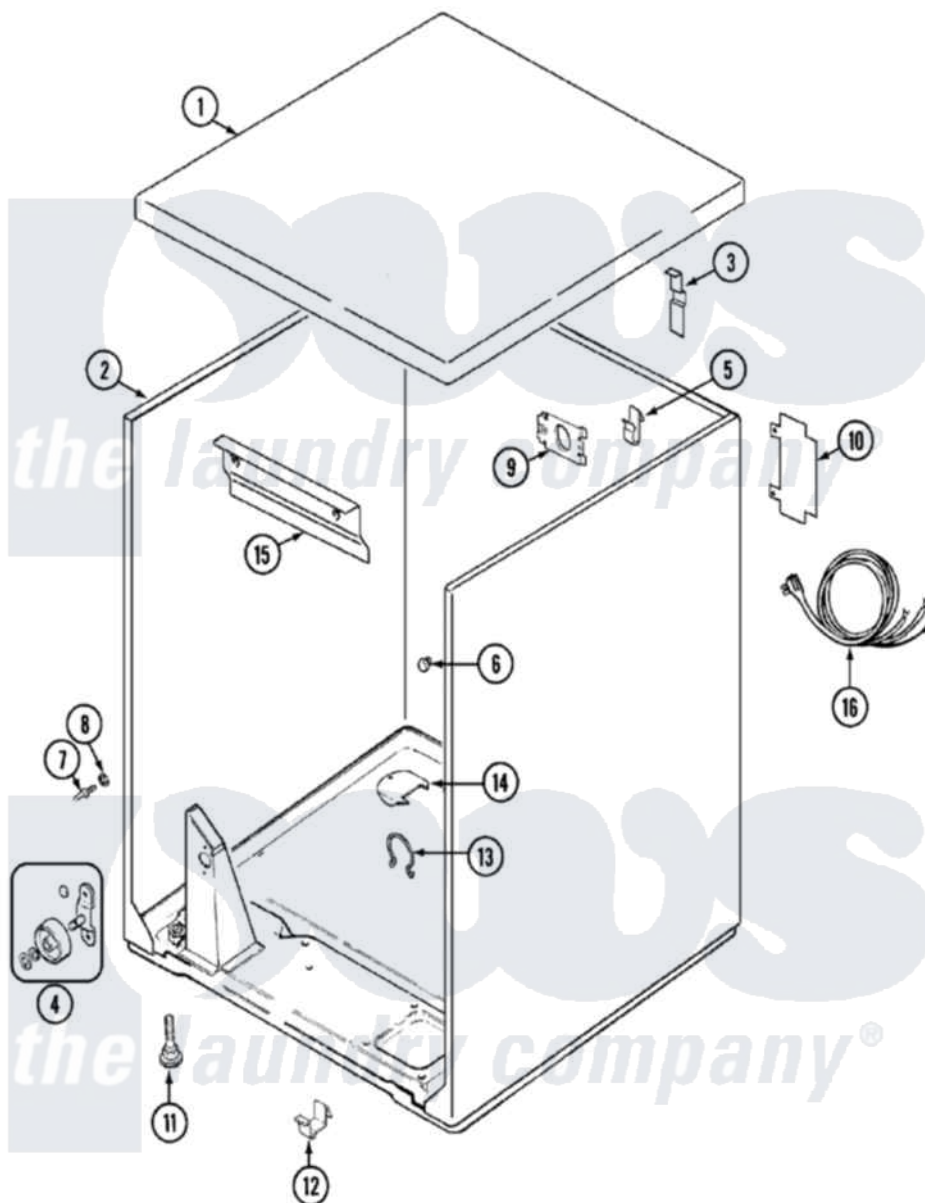

Maytag PYE1000AYW 01 - CABINET

Maytag [Residential Maytag PYE1000AYW Dryer Parts](#) Parts Diagram 01 - CABINET
 Click on the part number to view part

Item	Original Part Number	Replaced By	Status	Part Description
1	53-2435		Not Available	TOP, CABINET
2	53-2559	31001714		Cabinet And Base Assembly
3	63-5712			Hinge, Cabinet Top
"	25-3092	90767		Screw, 8A X 3/8 HeX Washer Head Tapping
4	LA-1007	12002126		Reinforcement Brace/Glide Kit
"	LA-1008			Rr Roller Kit
5	25-3034			Clip, Wiring
6	33-2653			Bumper, Cabinet
7	53-0643			Pin, Locator
8	25-0224	3400029		Nut, Adapter Plate
"	53-0200			Sleeve, Locator Pin
9	25-7828	489483		Screw 10-32 X 1/2
"	53-0135		Not Available	SUPPORT, POWER CORD
10	25-7857	90767		Screw, 8A X 3/8 HeX Washer Head Tapping
"	53-0284			Cover, Terminal

11	63-5519	Not Available	LEG, LEVELING
12	53-0120		Clip, Front Panel
13	25-7027	16515	Clip
14	25-7741	W10116760	Screw
"	53-1921		Shield, Wiring
15	25-3457		Screw, Sems
"	53-0133		Shield, Heat