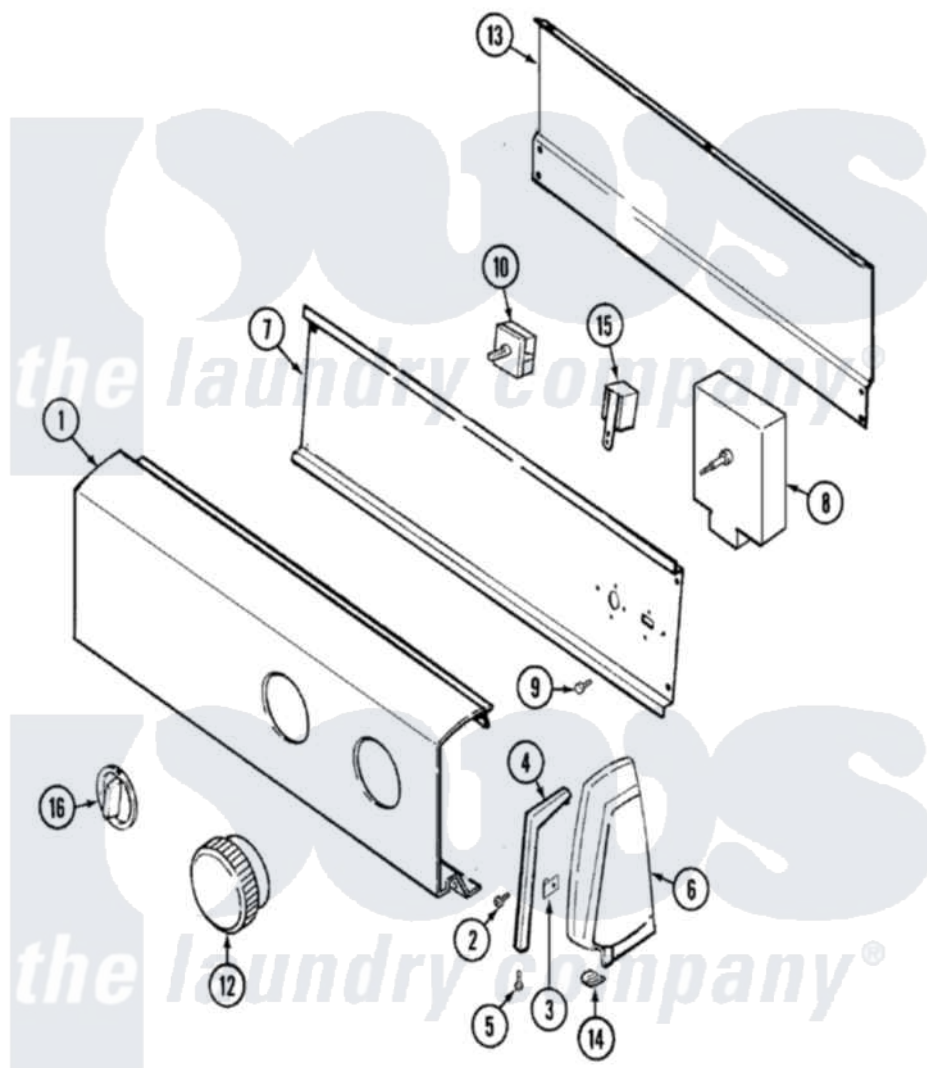

# Maytag PYE1000AYW 02 - CONTROL PANEL

Maytag [Residential Maytag PYE1000AYW Dryer Parts](#) Parts Diagram 02 - CONTROL PANEL  
 Click on the part number to view part

Item	Original Part Number	Replaced By	Status	Part Description
1	31001353		Not Available	PANEL, CONTROL (WHT)
2	25-7649	<a href="#">910187</a>		Screw
3	<a href="#">25-7702</a>			Speedclip, End Cap To Control Panel
4	31001054		Not Available	TRIM, ENDCAP (RT WHT)
"	31001055		Not Available	TRIM, ENDCAP (LT WHT)
5	<a href="#">25-7760</a>			Screw
6	35-2669		Not Available	CAP, END (LT)(WHT)
"	35-2668	<a href="#">21001453</a>		Cap- End
7	<a href="#">31001193</a>			Pad, Shield
"	21001303		Not Available	SHIELD, CONTROL
8	63-6743	<a href="#">31001484</a>		Resistor Assembly
"	<a href="#">53-1810</a>			Timer
9	31001119	<a href="#">W10116760</a>		Screw
10	<a href="#">31001236</a>			Switch, Temperature
12	<a href="#">53-2525</a>			Knob And Skirt Assembly
13	35-2688	<a href="#">21001460</a>		Shield, Rear

"	<a href="#">25-3457</a>		Screw, Sems
"	25-3092	<a href="#">90767</a>	Screw, 8A X 3/8 HeX Washer Head Tapping
14	<a href="#">25-7851</a>		Speedclip, End Cap To Top
15	<a href="#">53-1639</a>		Buzzer Assembly
16	21001409	<a href="#">21002196</a>	Knob-Selector
17	<a href="#">16000326</a>		Guide, Quick Ref - Jenn-Air
18	31001354	Not Available	MANUAL, USE & CARE
"	31001365	Not Available	MANUAL, USE & CARE (FRCH)
19	<a href="#">12002417</a>		Wire Kit