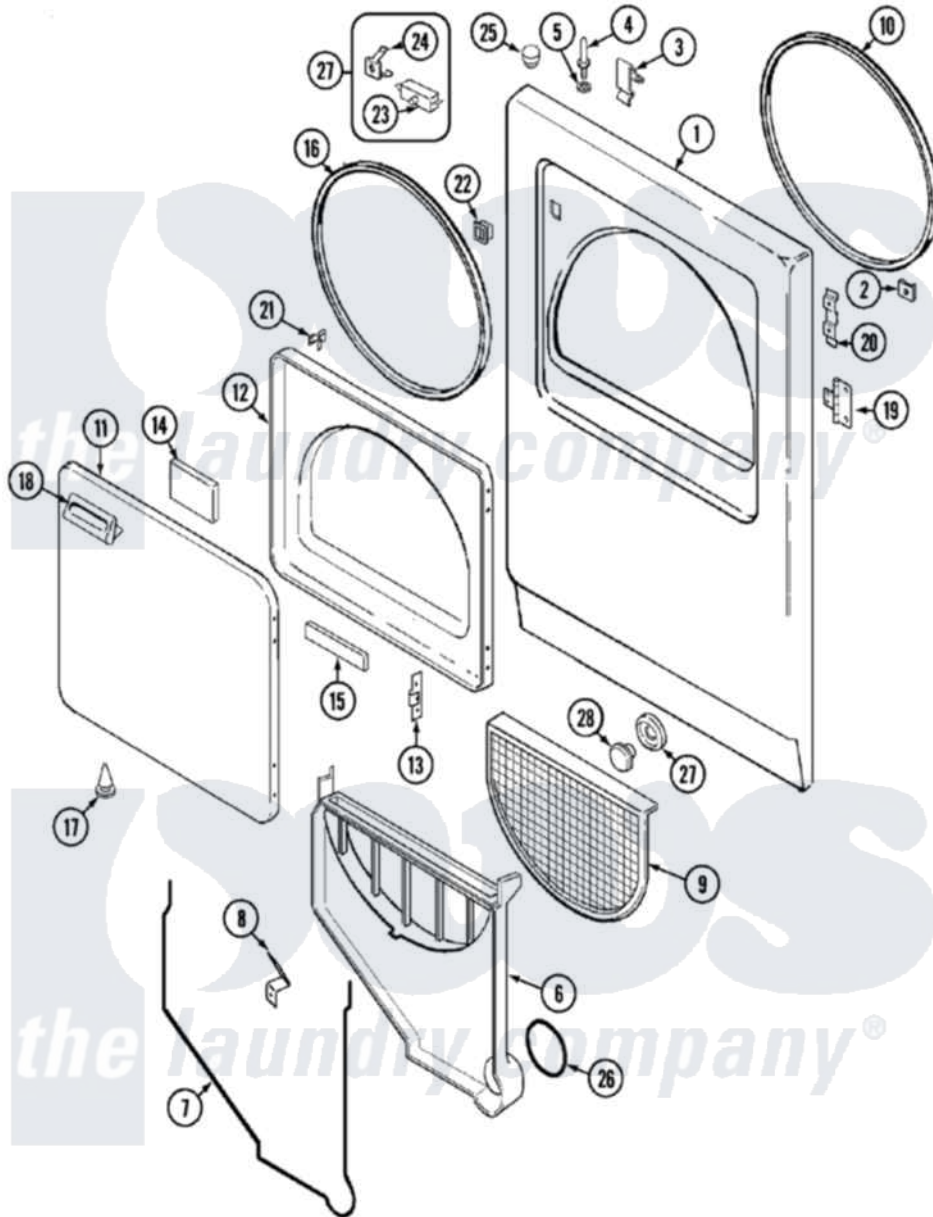

# Maytag PYE1000AYW 03 - DOOR

Maytag Residential Maytag PYE1000AYW Dryer Parts Parts Diagram 03 - DOOR  
 Click on the part number to view part

Item	Original Part Number	Replaced By	Status	Part Description
1	53-0726	<a href="#">31001771</a>		Panel, Front
2	25-7817		Not Available	CLIP, U-TYPE
"	25-7820	<a href="#">489478</a>		Screw, 8 X 1/2
3	<a href="#">25-7220</a>			Clip, Cabinet Top
4	<a href="#">53-0643</a>			Pin, Locator
5	25-0224	<a href="#">3400029</a>		Nut, Adapter Plate
"	<a href="#">53-0200</a>			Sleeve, Locator Pin
6	25-7810	<a href="#">415013-35</a>		Screw
"	53-1299	<a href="#">12001324</a>		Duct Kit, Collector
7	<a href="#">53-0204</a>			Seal
8	<a href="#">53-0123</a>			Clip
9	<a href="#">53-0918</a>			Filter, Lint
10	53-0281	<a href="#">31001747</a>		Seal Assembly
11	<a href="#">53-0154</a>			Panel, Outer Door
"	25-7770	<a href="#">3196169</a>		Screw, Element
12	53-0912		Not Available	PANEL, INNER DOOR (WHT)

13	<a href="#">53-0119</a>		Clip, Hinge
14	<a href="#">21001281</a>		Damper, Sound Pad
"	<a href="#">53-1490</a>		Door Pad
15	<a href="#">53-1491</a>		Door Pad
16	53-0648	<a href="#">31001529</a>	Seal, Door
17	<a href="#">25-7889</a>		Plug Button
18	25-7810	<a href="#">415013-35</a>	Screw
"	<a href="#">53-0927</a>		Handle, Door
19	<a href="#">53-1492</a>		Hinge, Dryer Door
"	<a href="#">25-7809</a>		Screw, No.6-20 1/2 Flthd Torx
20	53-0121	Not Available	TWIN NUT
21	53-2364	<a href="#">LA-1003</a>	Door Catch Kit
"	<a href="#">LA-1003</a>		Door Catch Kit
22	53-0187	<a href="#">LA-1003</a>	Door Catch Kit
23	<a href="#">53-0148</a>		Switch, Door
24	63-5990	<a href="#">31001319</a>	Clip, Switch
25	<a href="#">33-2653</a>		Bumper, Cabinet
26	53-0203	<a href="#">12001324</a>	Duct Kit, Collector
27	<a href="#">LA-1005</a>		Switch Kit