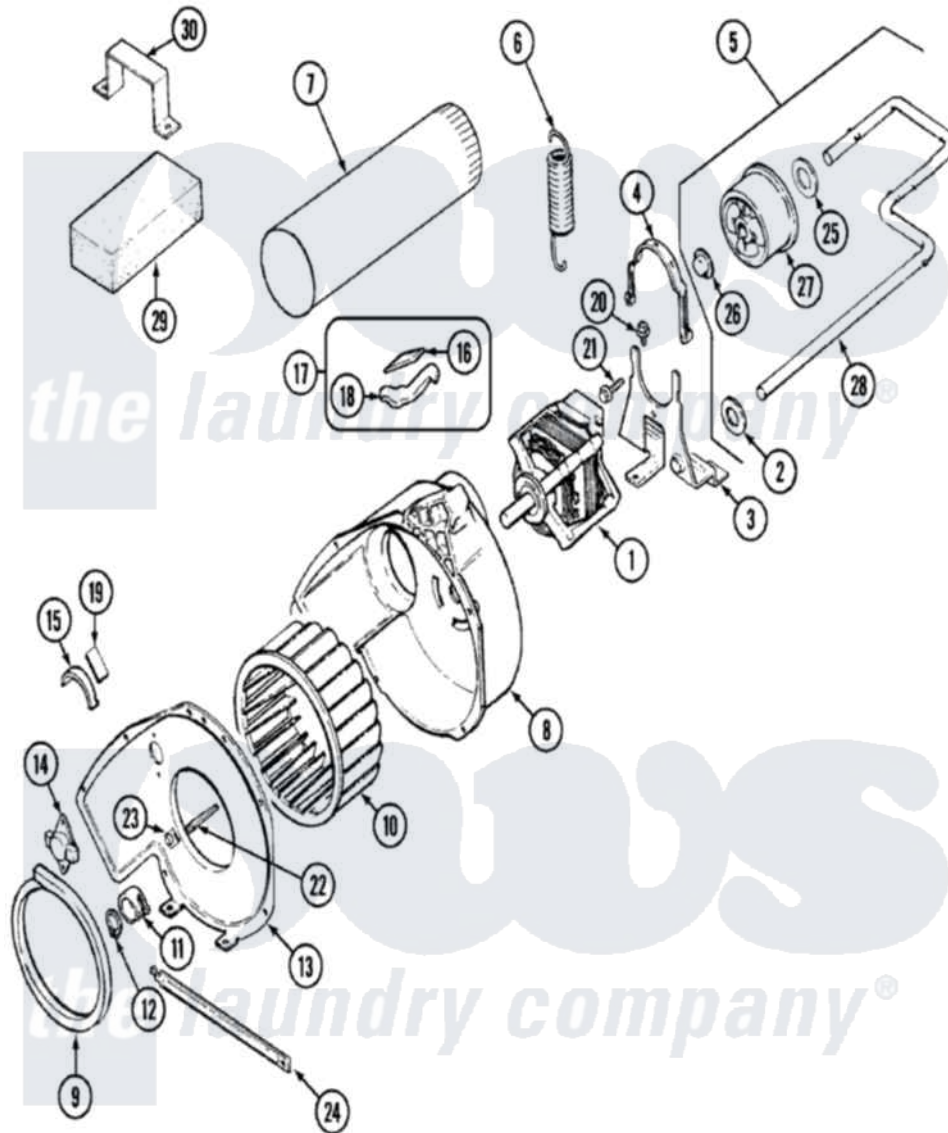

Maytag PYE1000AYW 05 - MOTOR & DRIVE

Maytag Residential Maytag PYE1000AYW Dryer Parts Parts Diagram 05 - MOTOR & DRIVE
 Click on the part number to view part

Item	Original Part Number	Replaced By	Status	Part Description
1	31001015	W10410996		Motor-Drive
"	31001316	W10410996		Motor-Drive
"	53-0932	31001535		Pulley, Motor
2	25-7815			Washer
3	25-7732	681414		Screw, 10AB X 1/2
"	53-1932	31001570		Bracket, Motor
4	53-0214	660658		Clamp, Motor Mounting 343481 685441
5	53-2287			Idler Assembly
6	53-2209	31001465		Spring, Idler
7	53-0134			Duct, Exhaust
"	25-2134	W10116760		Screw
8	53-1801			Housing, Blower
9	53-0203	12001324		Duct Kit, Collector
10	31001043			Wheel, Blower
"	31001317			Wheel, Blower
11	25-7823	312967		Clamp, Blower Housing

12	25-7855		Ring, Retaining
13	25-7435	33002917	Screw, No.10-16
"	53-1934		Cover, Blower Housing
14	25-2134	W10116760	Screw
"	31001192		Thermostat, Control
"	53-0170	Not Available	THERMOSTAT, LO-LIMIT (120/110)
15	53-2273	31001470	Glide, Tumbler
16	53-0724	31001356	Pad, Glide
17	LA-1006		Glide Kit, Tumbler
18	53-2272	31001469	Glide, Tumbler
19	53-1684	31001356	Pad, Glide
20	25-7963	31001571	Screw, 10-24 x 0700 Hxwshrd Ty
21	25-7674		Screw
22	53-1026		Guide, Vane Inlet
23	25-3457		Screw, Sems
24	53-1625		Brace, Tumbler Support
25	25-7815		Washer
26	25-7957		Pushnut
27	53-1628	31001344	Pulley, Idler
28	53-2250	53-2287	Idler Assembly