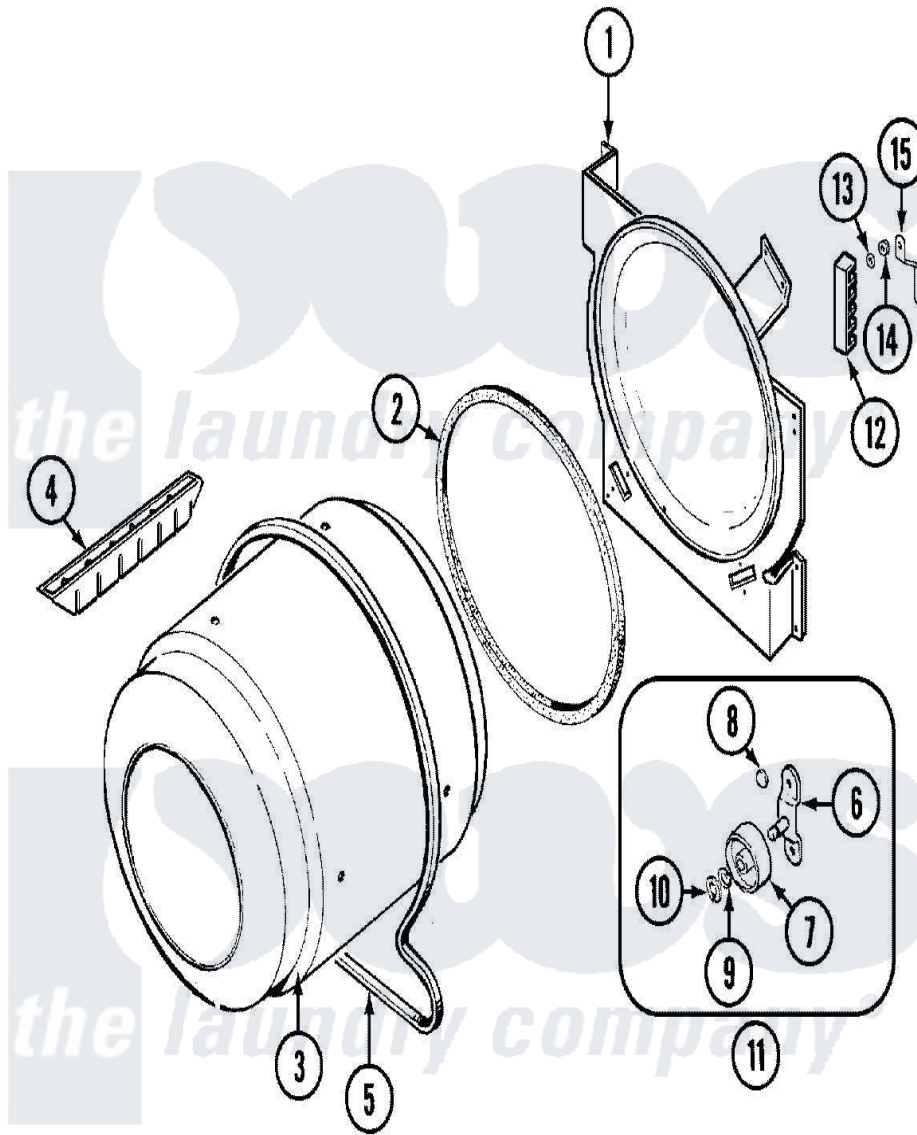

Maytag PYE1000AYW 06 - TUMBLER

Maytag Residential Maytag PYE1000AYW Dryer Parts Parts Diagram 06 - TUMBLER
 Click on the part number to view part

Item	Original Part Number	Replaced By	Status	Part Description
1	25-7733	681414		Screw, 10AB X 1/2
"	LA-1054			Dryer Bulkhead Kit
2	53-0281	31001747		Seal Assembly
3	53-1250			Cylinder
4	25-7759	3196164		Screw
"	Y02100002		Not Available	BAFFLE (WHT)
5	31531589	341241		Belt
6	25-7101	3351614		Screw, Gearcase Cover Mounting
"	53-0197			Support Assembly-Cylinder Rear
7	31001096			Roller
8	25-7813			Spacer
9	25-7814			Washer
10	25-7854			Ring, Retaining
11	LA-1008			Rr Roller Kit
12	53-1518			Block, Terminal

"	25-7952	3400074	Screw
13	25-3122		Washer, Flat
14	25-7808	21001837	Nut, Lock W/Nylon Insert
"	25-0027	112432	Nut
15	53-0965		Not Available STRAP, GROUND