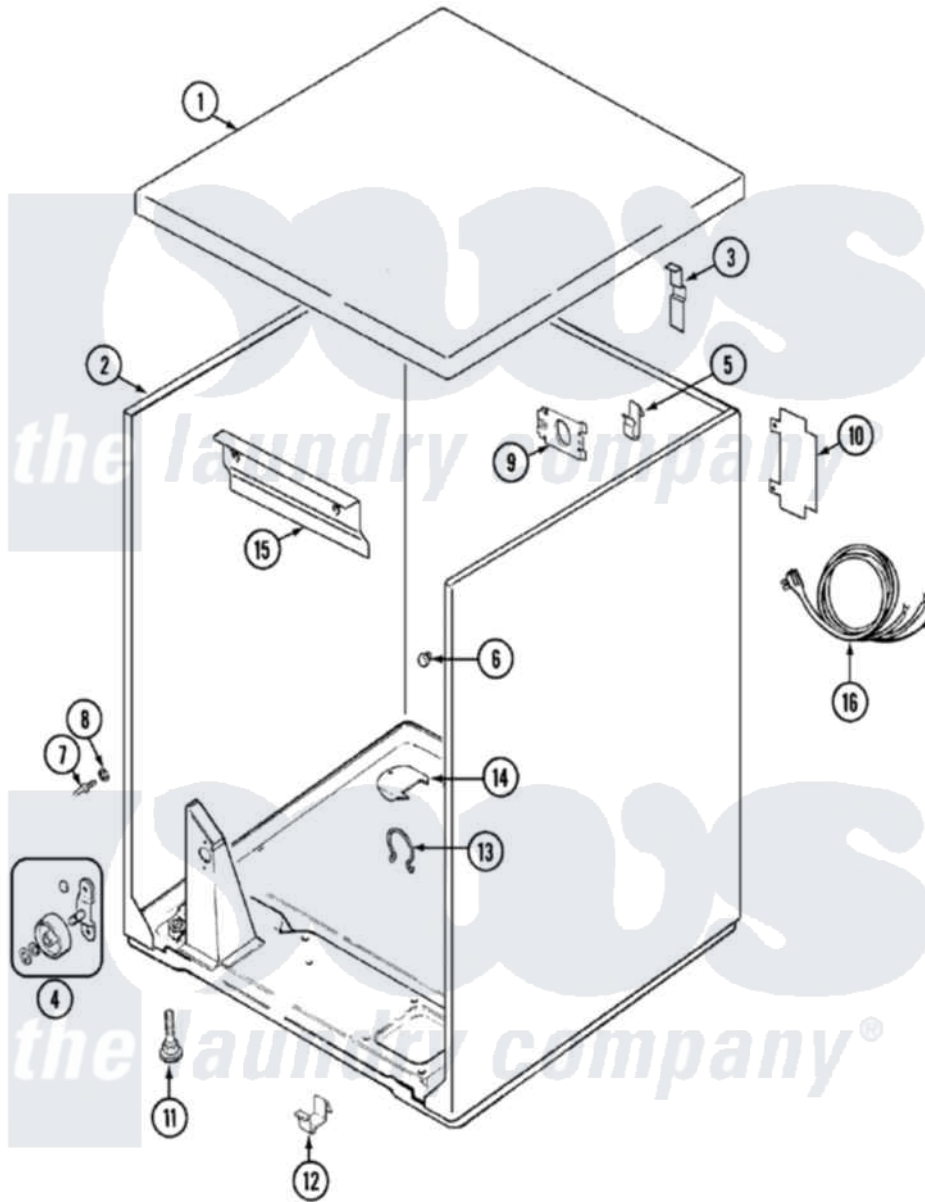

Maytag PYE1000AZW 01 - CABINET

Maytag [Residential Maytag PYE1000AZW Dryer Parts](#) Parts Diagram 01 - CABINET
 Click on the part number to view part

Item	Original Part Number	Replaced By	Status	Part Description
1	53-2435		Not Available	TOP, CABINET
2	53-2559	31001714		Cabinet And Base Assembly
3	63-5712			Hinge, Cabinet Top
"	25-3092	90767		Screw, 8A X 3/8 HeX Washer Head Tapping
4	LA-1007	12002126		Reinforcement Brace/Glide Kit
"	LA-1008			Rr Roller Kit
5	25-3034			Clip, Wiring
6	33-2653			Bumper, Cabinet
7	53-0643			Pin, Locator
8	25-0224	3400029		Nut, Adapter Plate
"	53-0200			Sleeve, Locator Pin
9	25-7828	489483		Screw 10-32 X 1/2
"	53-0135		Not Available	SUPPORT, POWER CORD
10	25-7857	90767		Screw, 8A X 3/8 HeX Washer Head Tapping
"	53-0284			Cover, Terminal

11	63-5519	Not Available	LEG, LEVELING
12	53-0120		Clip, Front Panel
13	25-7027	16515	Clip
14	25-7741	W10116760	Screw
"	53-1921		Shield, Wiring
15	25-3457		Screw, Sems
"	53-0133		Shield, Heat