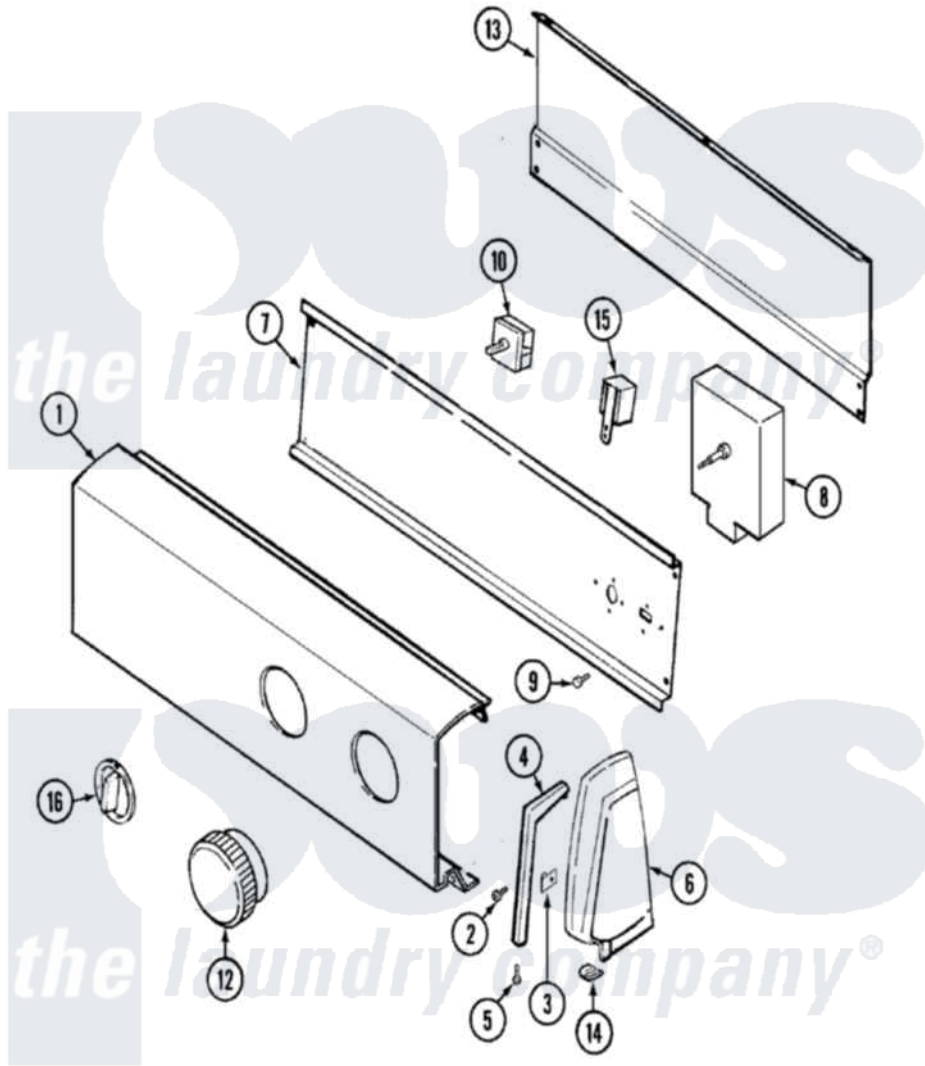

# Maytag PYE1000AZW 02 - CONTROL PANEL

Maytag [Residential Maytag PYE1000AZW Dryer Parts](#) Parts Diagram 02 - CONTROL PANEL  
 Click on the part number to view part

Item	Original Part Number	Replaced By	Status	Part Description
1	31001353		Not Available	PANEL, CONTROL (WHT)
2	25-7649	<a href="#">910187</a>		Screw
3	<a href="#">25-7702</a>			Speedclip, End Cap To Control Panel
4	31001054		Not Available	TRIM, ENDCAP (RT WHT)
"	31001055		Not Available	TRIM, ENDCAP (LT WHT)
5	<a href="#">25-7760</a>			Screw
6	35-2669		Not Available	CAP, END (LT)(WHT)
"	35-2668	<a href="#">21001453</a>		Cap- End
7	<a href="#">31001193</a>			Pad, Shield
"	21001303		Not Available	SHIELD, CONTROL
8	63-6743	<a href="#">31001484</a>		Resistor Assembly
"	<a href="#">53-1810</a>			Timer
9	31001119	<a href="#">W10116760</a>		Screw
10	<a href="#">31001236</a>			Switch, Temperature
12	<a href="#">53-2525</a>			Knob And Skirt Assembly
13	35-2688	<a href="#">21001460</a>		Shield, Rear

"	<a href="#">25-3457</a>		Screw, Sems
"	25-3092	<a href="#">90767</a>	Screw, 8A X 3/8 HeX Washer Head Tapping
14	<a href="#">25-7851</a>		Speedclip, End Cap To Top
15	<a href="#">53-1639</a>		Buzzer Assembly
16	21001409	<a href="#">21002196</a>	Knob-Selector
17	<a href="#">16000326</a>		Guide, Quick Ref - Jenn-Air
18	31001354	Not Available	MANUAL, USE & CARE
"	31001365	Not Available	MANUAL, USE & CARE (FRCH)
19	<a href="#">12002417</a>		Wire Kit