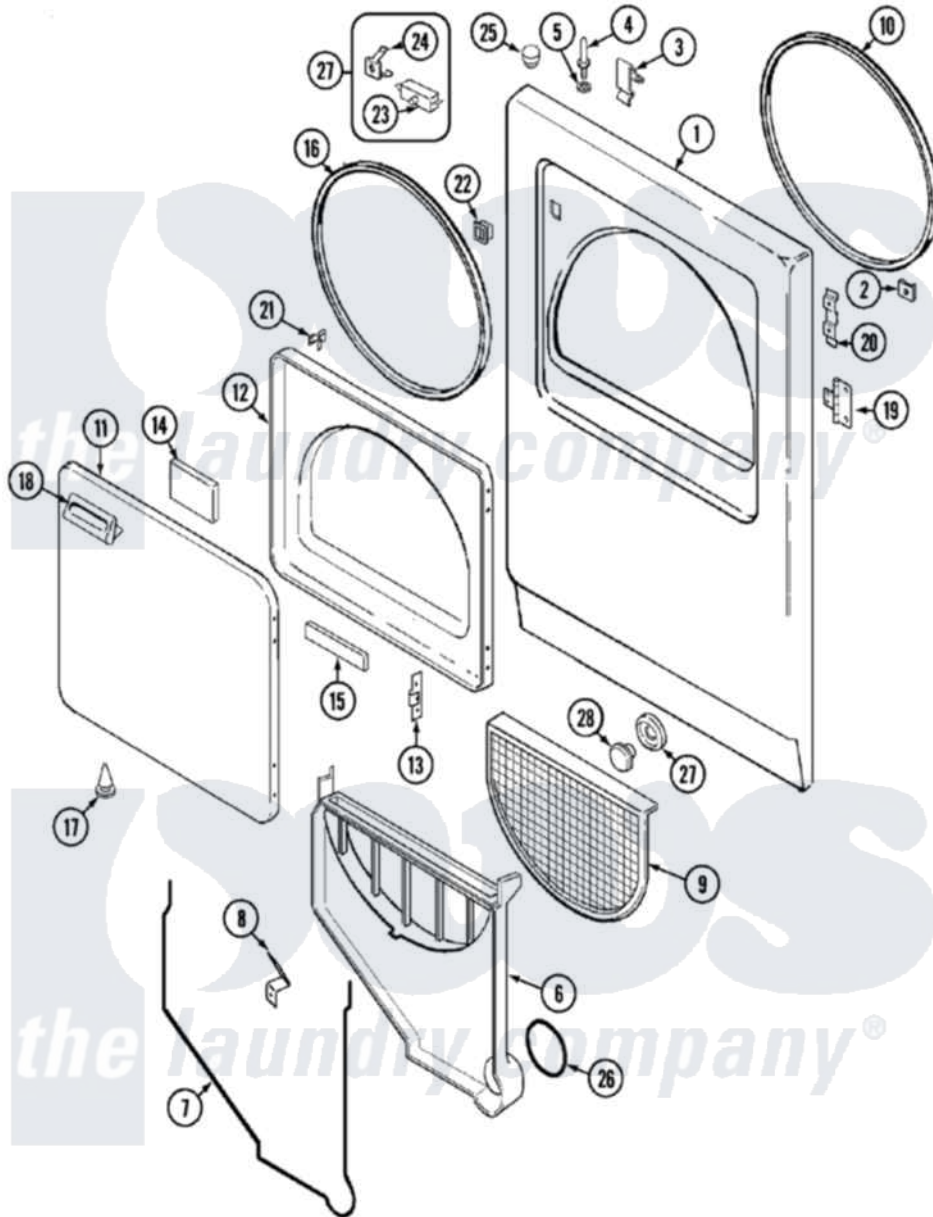

Maytag PYE1000AZW 03 - DOOR

Maytag Residential Maytag PYE1000AZW Dryer Parts Parts Diagram 03 - DOOR
 Click on the part number to view part

Item	Original Part Number	Replaced By	Status	Part Description
1	53-0726	31001771		Panel, Front
2	25-7817		Not Available	CLIP, U-TYPE
"	25-7820	489478		Screw, 8 X 1/2
3	25-7220			Clip, Cabinet Top
4	53-0643			Pin, Locator
5	25-0224	3400029		Nut, Adapter Plate
"	53-0200			Sleeve, Locator Pin
6	25-7810	415013-35		Screw
"	53-1299	12001324		Duct Kit, Collector
7	53-0204			Seal
8	53-0123			Clip
9	53-0918			Filter, Lint
10	53-0281	31001747		Seal Assembly
11	53-0154			Panel, Outer Door
"	25-7770	3196169		Screw, Element
12	53-0912		Not Available	PANEL, INNER DOOR (WHT)

13	53-0119		Clip, Hinge
14	21001281		Damper, Sound Pad
"	53-1490		Door Pad
15	53-1491		Door Pad
16	53-0648	31001529	Seal, Door
17	25-7889		Plug Button
18	25-7810	415013-35	Screw
"	53-0927		Handle, Door
19	53-1492		Hinge, Dryer Door
"	25-7809		Screw, No.6-20 1/2 Flthd Torx
20	53-0121	Not Available	TWIN NUT
21	53-2364	LA-1003	Door Catch Kit
"	LA-1003		Door Catch Kit
22	53-0187	LA-1003	Door Catch Kit
23	53-0148		Switch, Door
24	63-5990	31001319	Clip, Switch
25	33-2653		Bumper, Cabinet
26	53-0203	12001324	Duct Kit, Collector
27	LA-1005		Switch Kit