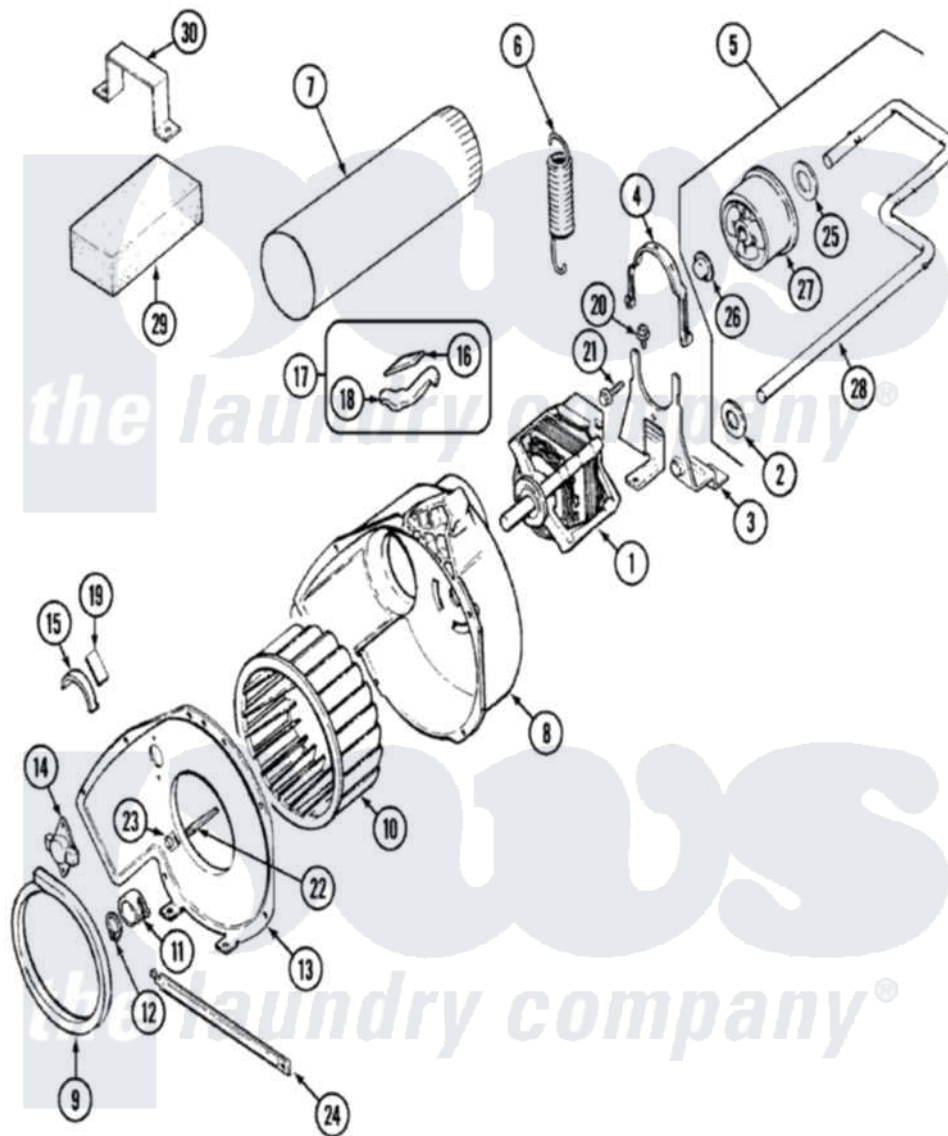

Maytag PYE1000AZW 05 - MOTOR & DRIVE

Maytag Residential Maytag PYE1000AZW Dryer Parts Parts Diagram 05 - MOTOR & DRIVE
 Click on the part number to view part

Item	Original Part Number	Replaced By	Status	Part Description
1	31001015	W10410996		Motor-Drive
"	31001316	W10410996		Motor-Drive
"	53-0932	31001535		Pulley, Motor
2	25-7815			Washer
3	25-7732	681414		Screw, 10AB X 1/2
"	53-1932	31001570		Bracket, Motor
4	53-0214	660658		Clamp, Motor Mounting 343481 685441
5	53-2287			Idler Assembly
6	53-2209	31001465		Spring, Idler
7	53-0134			Duct, Exhaust
"	25-2134	W10116760		Screw
8	53-1801			Housing, Blower
9	53-0203	12001324		Duct Kit, Collector
10	31001043			Wheel, Blower
"	31001317			Wheel, Blower
11	25-7823	312967		Clamp, Blower Housing

12	25-7855		Ring, Retaining
13	25-7435	33002917	Screw, No.10-16
"	53-1934		Cover, Blower Housing
14	25-2134	W10116760	Screw
"	31001192		Thermostat, Control
"	53-0170	Not Available	THERMOSTAT, LO-LIMIT (120/110)
15	53-2273	31001470	Glide, Tumbler
16	53-0724	31001356	Pad, Glide
17	LA-1006		Glide Kit, Tumbler
18	53-2272	31001469	Glide, Tumbler
19	53-1684	31001356	Pad, Glide
20	25-7963	31001571	Screw, 10-24 x 0700 Hxwshrd Ty
21	25-7674		Screw
22	53-1026		Guide, Vane Inlet
23	25-3457		Screw, Sems
24	53-1625		Brace, Tumbler Support
25	25-7815		Washer
26	25-7957		Pushnut
27	53-1628	31001344	Pulley, Idler
28	53-2250	53-2287	Idler Assembly