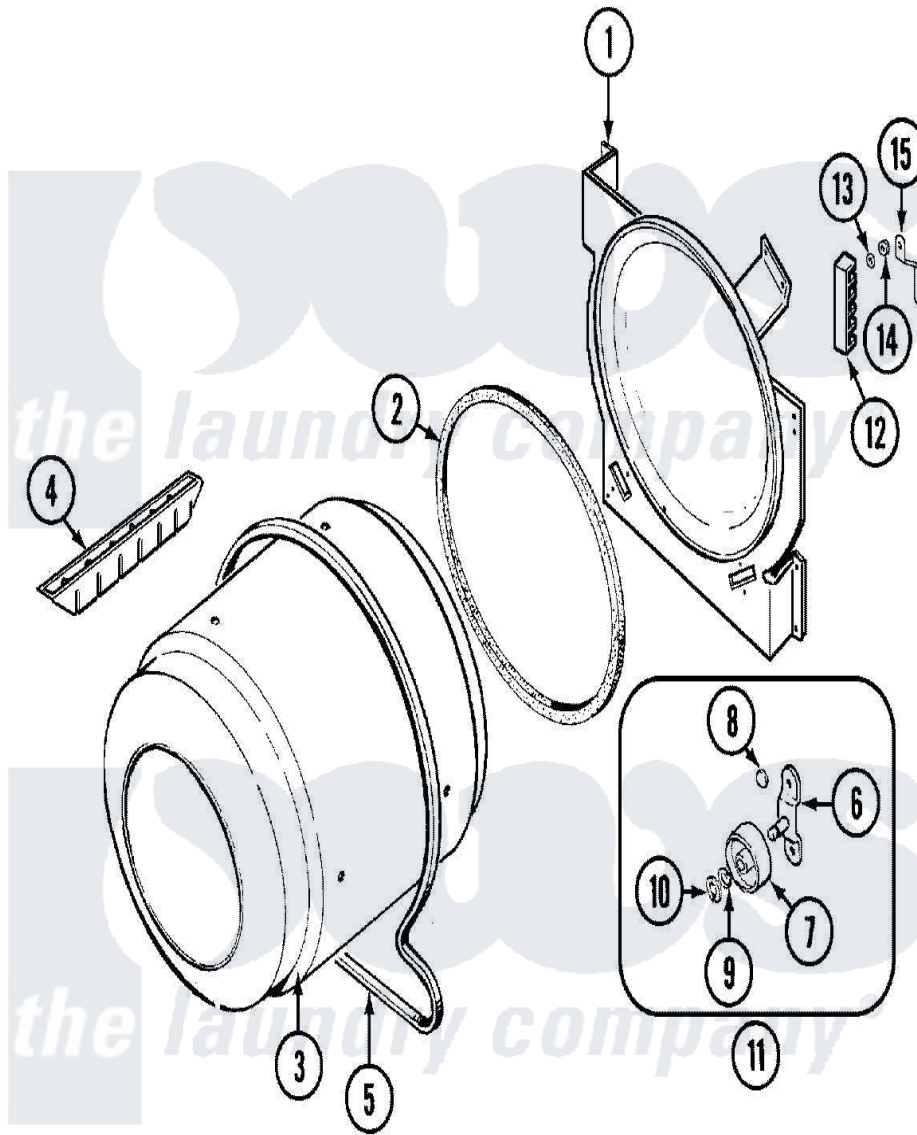

Maytag PYE1000AZW 06 - TUMBLER

Maytag Residential Maytag PYE1000AZW Dryer Parts Parts Diagram 06 - TUMBLER
 Click on the part number to view part

Item	Original Part Number	Replaced By	Status	Part Description
1	25-7733	681414		Screw, 10AB X 1/2
"	LA-1054			Dryer Bulkhead Kit
2	53-0281	31001747		Seal Assembly
3	53-1250			Cylinder
4	25-7759	3196164		Screw
"	Y02100002		Not Available	BAFFLE (WHT)
5	31531589	341241		Belt
6	25-7101	3351614		Screw, Gearcase Cover Mounting
"	53-0197			Support Assembly-Cylinder Rear
7	31001096			Roller
8	25-7813			Spacer
9	25-7814			Washer
10	25-7854			Ring, Retaining
11	LA-1008			Rr Roller Kit
12	53-1518			Block, Terminal

"	25-7952	3400074	Screw
13	25-3122		Washer, Flat
14	25-7808	21001837	Nut, Lock W/Nylon Insert
"	25-0027	112432	Nut
15	53-0965		Not Available STRAP, GROUND