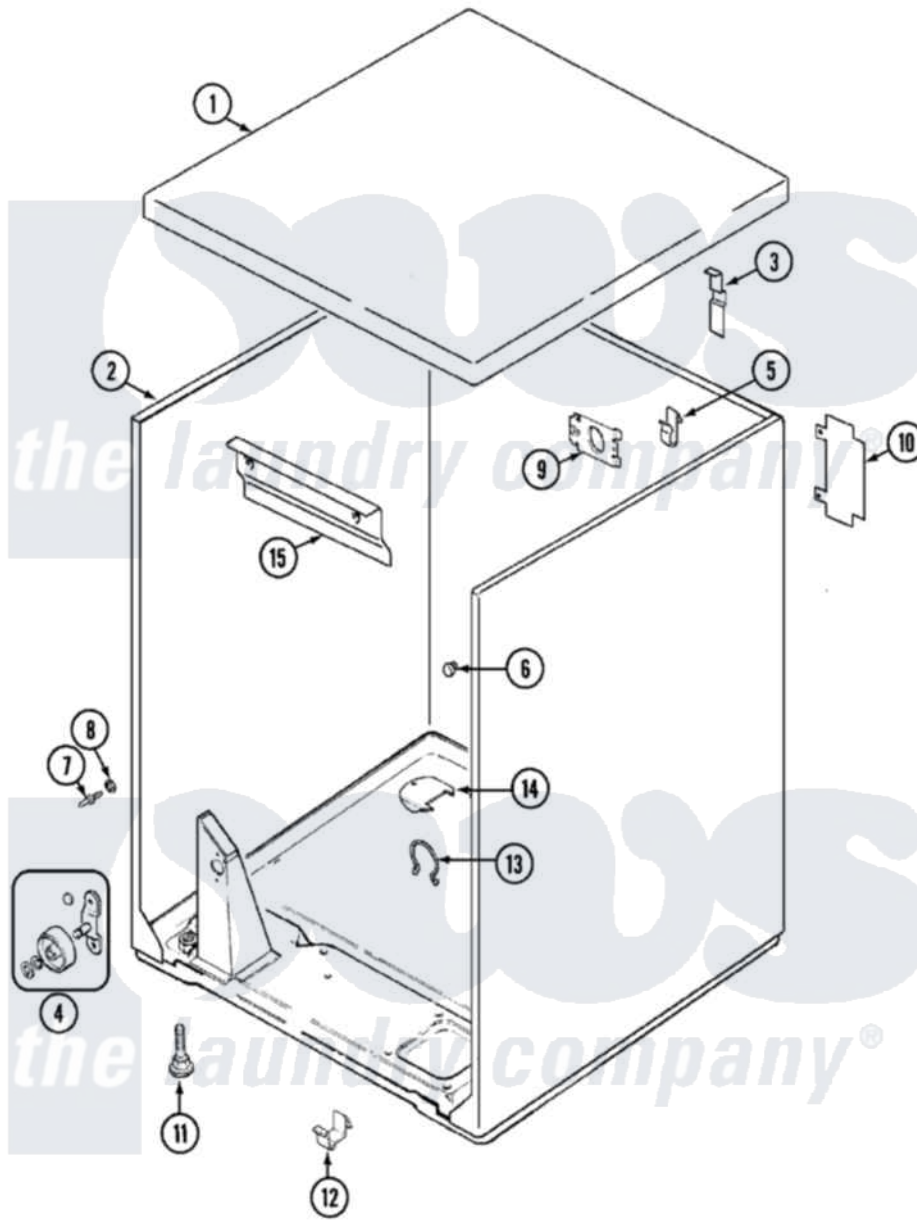

# Maytag PYE2000AKE 01 - CABINET

Maytag [Residential Maytag PYE2000AKE Dryer Parts](#) Parts Diagram 01 - CABINET  
 Click on the part number to view part

Item	Original Part Number	Replaced By	Status	Part Description
1	53-2435		Not Available	TOP, CABINET
2	53-2559	<a href="#">31001714</a>		Cabinet And Base Assembly
3	<a href="#">63-5712</a>			Hinge, Cabinet Top
"	25-3092	<a href="#">90767</a>		Screw, 8A X 3/8 HeX Washer Head Tapping
4	LA-1007	<a href="#">12002126</a>		Reinforcement Brace/Glide Kit
"	<a href="#">LA-1008</a>			Rr Roller Kit
5	<a href="#">25-3034</a>			Clip, Wiring
6	<a href="#">33-2653</a>			Bumper, Cabinet
7	<a href="#">53-0643</a>			Pin, Locator
8	25-0224	<a href="#">3400029</a>		Nut, Adapter Plate
"	<a href="#">53-0200</a>			Sleeve, Locator Pin
9	25-7828	<a href="#">489483</a>		Screw 10-32 X 1/2
"	53-0135		Not Available	SUPPORT, POWER CORD
10	25-7857	<a href="#">90767</a>		Screw, 8A X 3/8 HeX Washer Head Tapping
"	<a href="#">53-0284</a>			Cover, Terminal

11	63-5519	Not Available	LEG, LEVELING
12	<a href="#">53-0120</a>		Clip, Front Panel
13	25-7027	<a href="#">16515</a>	Clip
14	25-7741	<a href="#">W10116760</a>	Screw
"	<a href="#">53-1921</a>		Shield, Wiring
15	<a href="#">25-3457</a>		Screw, Sems
"	<a href="#">53-0133</a>		Shield, Heat