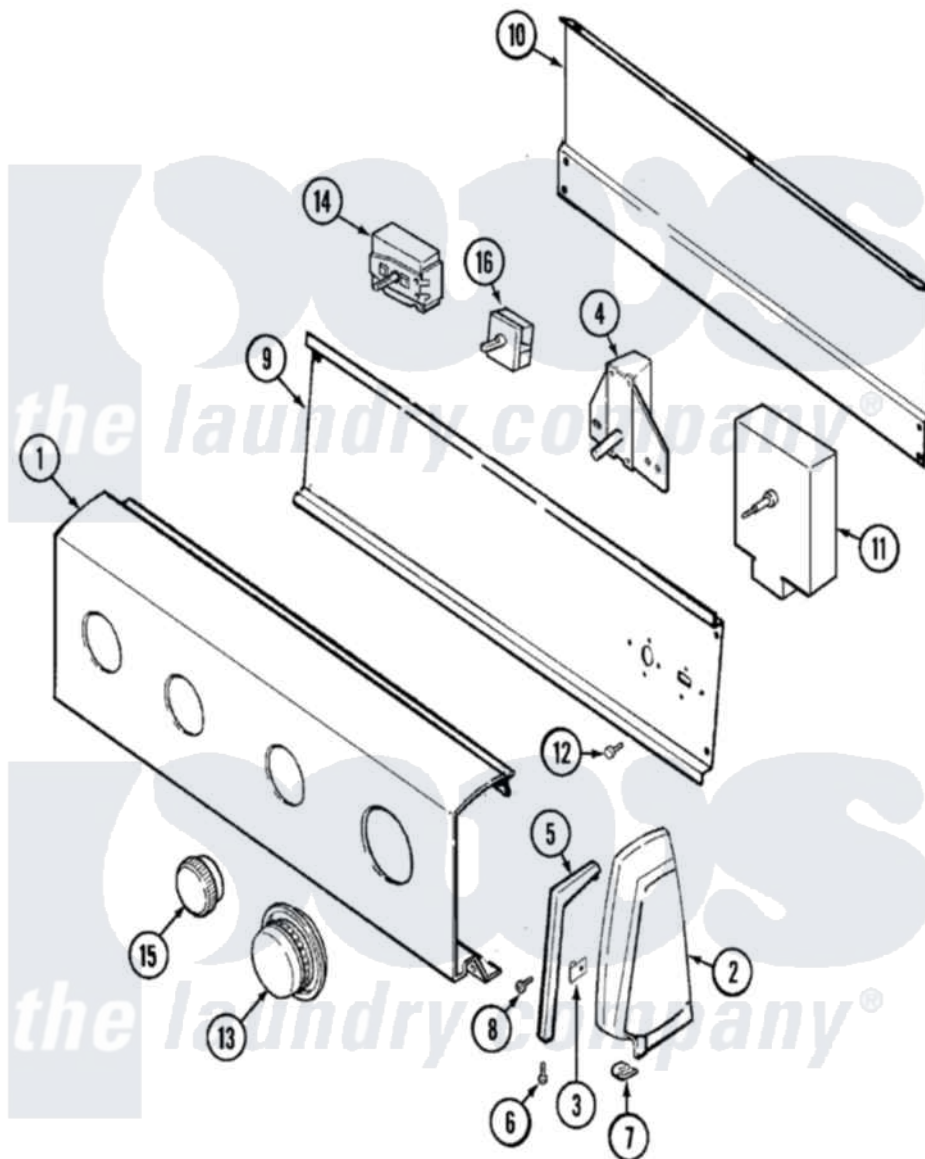

Maytag PYE2000AKE 02 - CONTROL PANEL

Maytag Residential Maytag PYE2000AKE Dryer Parts Parts Diagram 02 - CONTROL PANEL
 Click on the part number to view part

Item	Original Part Number	Replaced By	Status	Part Description
1	31001341		Not Available	PANEL, CONTROL (WHT)
2	35-2669		Not Available	CAP, END (LT)(WHT)
"	35-2668	21001453		Cap- End
"	25-3092	90767		Screw, 8A X 3/8 HeX Washer Head Tapping
3	25-7702			Speedclip, End Cap To Control Panel
4	31001342		Not Available	BUZZER (ADJUSTABLE)
"	25-3092	90767		Screw, 8A X 3/8 HeX Washer Head Tapping
5	31001055		Not Available	TRIM, ENDCAP (LT WHT)
"	31001054		Not Available	TRIM, ENDCAP (RT WHT)
6	25-7760			Screw
7	25-7851			Speedclip, End Cap To Top
8	25-7649	910187		Screw
9	31001193			Pad, Shield
"	31001128		Not Available	SHIELD, CONTROL

10	25-3457		Screw, Sems
"	35-2688	21001460	Shield, Rear
"	25-3092	90767	Screw, 8A X 3/8 HeX Washer Head Tapping
11	31001003	31001532	Timer
"	31001069	31001514	Resistor Assembly
12	31001119	W10116760	Screw
13	31001195	53-2525	Knob And Skirt Assembly
14	25-3092	90767	Screw, 8A X 3/8 HeX Washer Head Tapping
"	31001236		Switch, Temperature
15	21001409	21002196	Knob-Selector
16	31001190		Switch, Two Position Rotary
"	25-3092	90767	Screw, 8A X 3/8 HeX Washer Head Tapping
17	31001352	Not Available	MANUAL, USE & CARE
18	16000326		Guide, Quick Ref - Jenn-Air