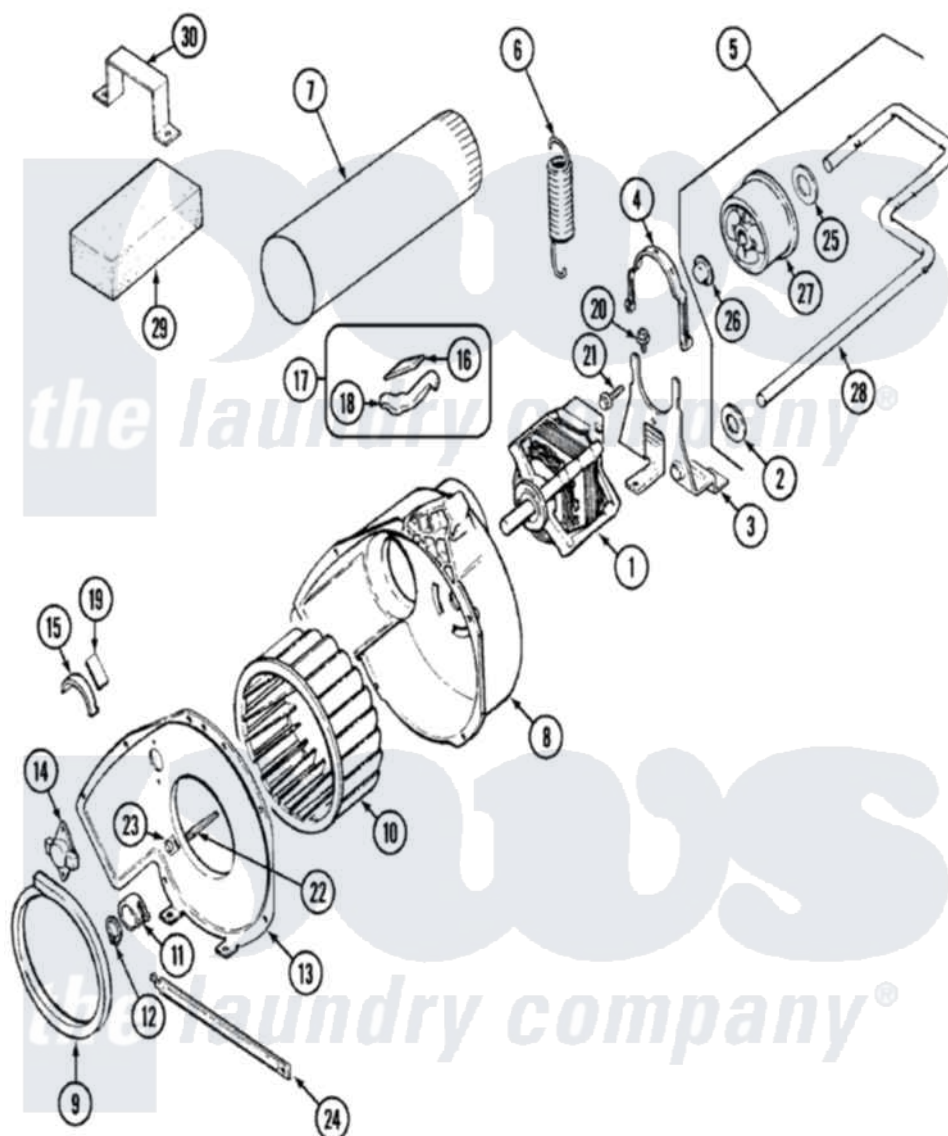

# Maytag PYE2000AKE 05 - MOTOR & DRIVE

Maytag [Residential Maytag PYE2000AKE Dryer Parts](#) Parts Diagram 05 - MOTOR & DRIVE  
 Click on the part number to view part

Item	Original Part Number	Replaced By	Status	Part Description
1	53-2277	<a href="#">31001017</a>		Motor
"	31001316	<a href="#">W10410996</a>		Motor-Drve
2	<a href="#">25-7815</a>			Washer
3	25-7732	<a href="#">681414</a>		Screw, 10AB X 1/2
"	53-1932	<a href="#">31001570</a>		Bracket, Motor
4	53-0214	<a href="#">660658</a>		Clamp, Motor Mounting 343481 685441
5	<a href="#">53-2287</a>			Idler Assembly
6	53-2209	<a href="#">31001465</a>		Spring, Idler
7	<a href="#">53-0134</a>			Duct, Exhaust
"	25-2134	<a href="#">W10116760</a>		Screw
8	<a href="#">53-1801</a>			Housing, Blower
9	53-0203	<a href="#">12001324</a>		Duct Kit, Collector
10	<a href="#">31001043</a>			Wheel, Blower
"	<a href="#">31001317</a>			Wheel, Blower
11	25-7823	<a href="#">312967</a>		Clamp, Blower Housing
12	<a href="#">25-7855</a>			Ring, Retaining

13	25-7435	<a href="#">33002917</a>	Screw, No.10-16
"	<a href="#">53-1934</a>		Cover, Blower Housing
14	25-2134	<a href="#">W10116760</a>	Screw
"	<a href="#">31001192</a>		Thermostat, Control
15	53-2273	<a href="#">31001470</a>	Glide, Tumbler
16	53-0724	<a href="#">31001356</a>	Pad, Glide
17	<a href="#">LA-1006</a>		Glide Kit, Tumbler
18	53-2272	<a href="#">31001469</a>	Glide, Tumbler
19	53-1684	<a href="#">31001356</a>	Pad, Glide
20	25-7963	<a href="#">31001571</a>	Screw, 10-24 x 0700 Hxwshrd Ty
21	<a href="#">25-7674</a>		Screw
22	<a href="#">53-1026</a>		Guide, Vane Inlet
23	<a href="#">25-3457</a>		Screw, Sems
24	<a href="#">53-1625</a>		Brace, Tumbler Support
25	<a href="#">25-7815</a>		Washer
26	<a href="#">25-7957</a>		Pushnut
27	53-1628	<a href="#">31001344</a>	Pulley, Idler
28	53-2250	<a href="#">53-2287</a>	Idler Assembly