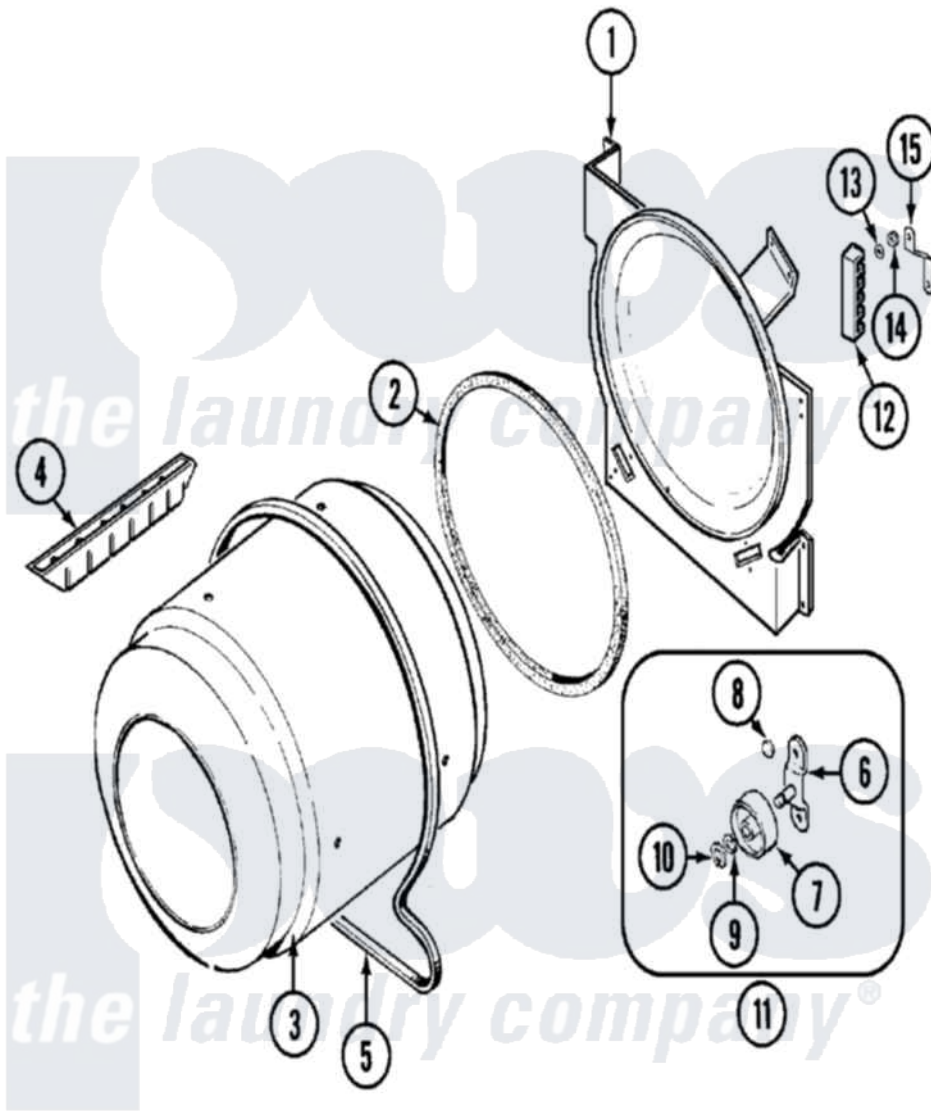

Maytag PYE2000AKE 06 - TUMBLER

Maytag Residential Maytag PYE2000AKE Dryer Parts Parts Diagram 06 - TUMBLER
 Click on the part number to view part

Item	Original Part Number	Replaced By	Status	Part Description
1	25-7733	681414		Screw, 10AB X 1/2
"	LA-1054			Dryer Bulkhead Kit
2	53-0281	31001747		Seal Assembly
3	53-1250			Cylinder
4	25-7759	3196164		Screw
"	Y02100002		Not Available	BAFFLE (WHT)
5	31531589	341241		Belt
6	25-7101	3351614		Screw, Gearcase Cover Mounting
"	53-0197			Support Assembly-Cylinder Rear
7	31001096			Roller
8	25-7813			Spacer
9	25-7814			Washer
10	25-7854			Ring, Retaining
11	LA-1008			Rr Roller Kit
12	53-1518			Block, Terminal

"	25-7952	3400074	Screw
13	25-3122		Washer, Flat
14	25-7808	21001837	Nut, Lock W/Nylon Insert
"	25-0027	112432	Nut