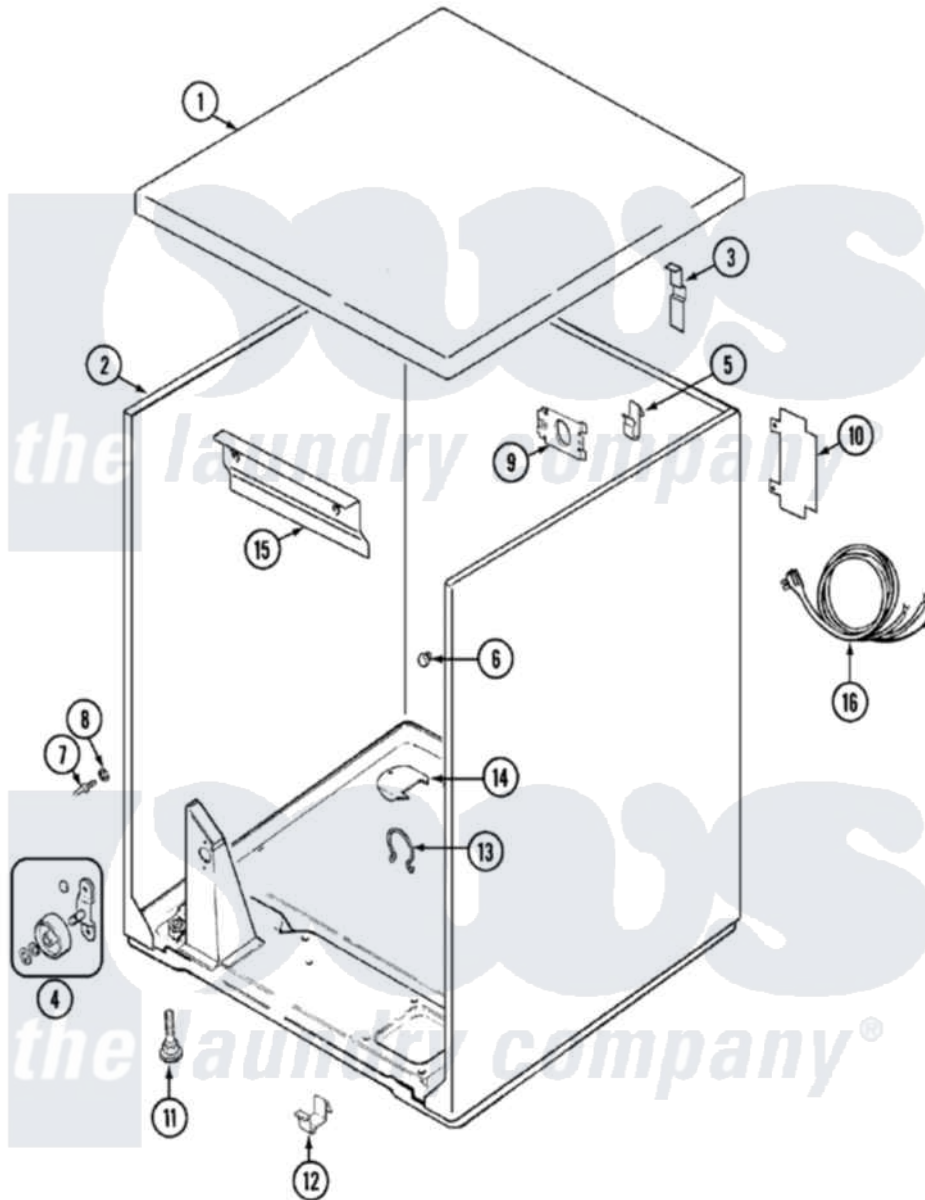

# Maytag PYE2000AYW 01 - CABINET

Maytag [Residential Maytag PYE2000AYW Dryer Parts](#) Parts Diagram 01 - CABINET  
 Click on the part number to view part

Item	Original Part Number	Replaced By	Status	Part Description
1	53-2435		Not Available	TOP, CABINET
2	53-2559	<a href="#">31001714</a>		Cabinet And Base Assembly
3	<a href="#">63-5712</a>			Hinge, Cabinet Top
"	25-3092	<a href="#">90767</a>		Screw, 8A X 3/8 HeX Washer Head Tapping
4	LA-1007	<a href="#">12002126</a>		Reinforcement Brace/Glide Kit
"	<a href="#">LA-1008</a>			Rr Roller Kit
5	<a href="#">25-3034</a>			Clip, Wiring
6	<a href="#">33-2653</a>			Bumper, Cabinet
7	<a href="#">53-0643</a>			Pin, Locator
8	25-0224	<a href="#">3400029</a>		Nut, Adapter Plate
"	<a href="#">53-0200</a>			Sleeve, Locator Pin
9	25-7828	<a href="#">489483</a>		Screw 10-32 X 1/2
"	53-0135		Not Available	SUPPORT, POWER CORD
10	25-7857	<a href="#">90767</a>		Screw, 8A X 3/8 HeX Washer Head Tapping
"	<a href="#">53-0284</a>			Cover, Terminal

11	63-5519	Not Available	LEG, LEVELING
12	<a href="#">53-0120</a>		Clip, Front Panel
13	25-7027	<a href="#">16515</a>	Clip
14	25-7741	<a href="#">W10116760</a>	Screw
"	<a href="#">53-1921</a>		Shield, Wiring
15	<a href="#">25-3457</a>		Screw, Sems
"	<a href="#">53-0133</a>		Shield, Heat