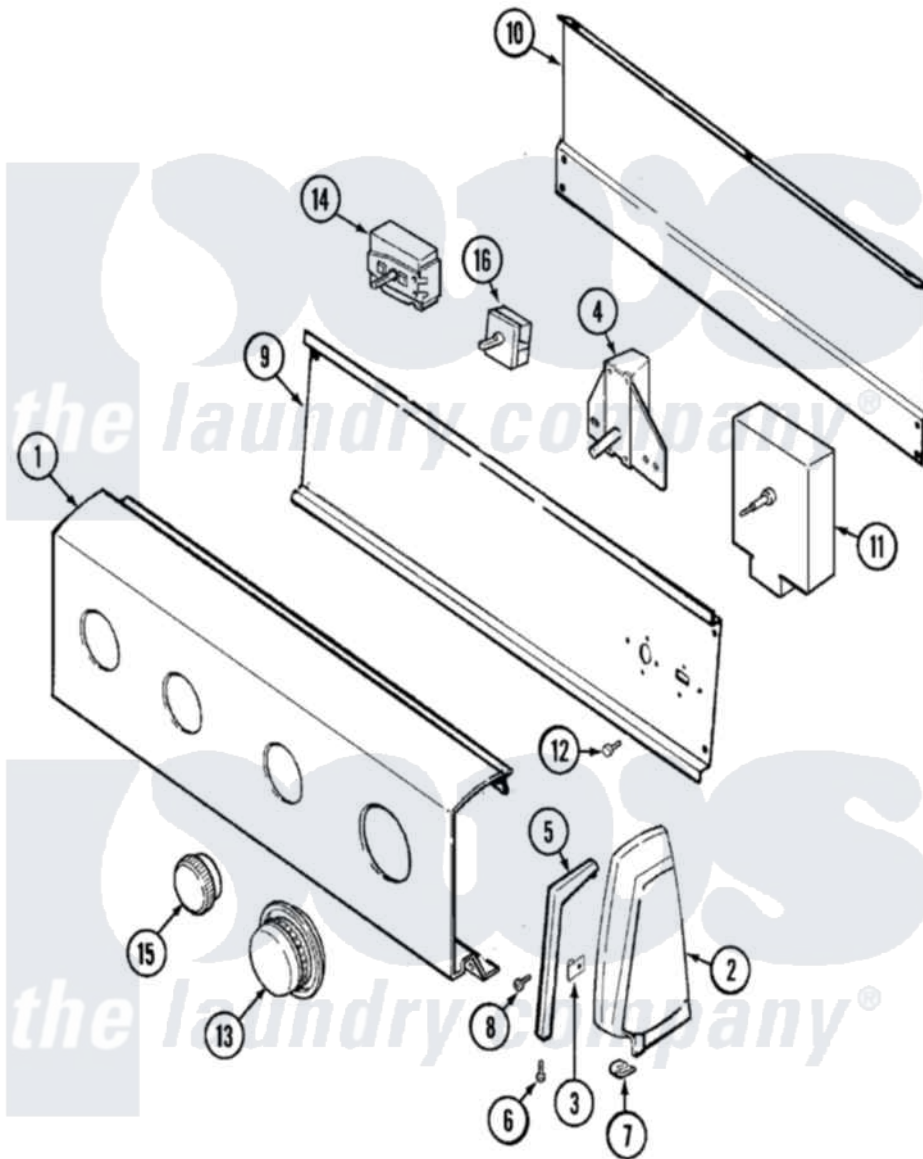

Maytag PYE2000AYW 02 - CONTROL PANEL

Maytag [Residential Maytag PYE2000AYW Dryer Parts](#) Parts Diagram 02 - CONTROL PANEL
 Click on the part number to view part

Item	Original Part Number	Replaced By	Status	Part Description
1	31001322			Panel, Control
2	25-3092	90767		Screw, 8A X 3/8 HeX Washer Head Tapping
"	35-2669		Not Available	CAP, END (LT)(WHT)
"	35-2668	21001453		Cap- End
3	25-7702			Speedclip, End Cap To Control Panel
4	25-3092	90767		Screw, 8A X 3/8 HeX Washer Head Tapping
"	53-1666			Buzzer - Adjustable
5	31001055		Not Available	TRIM, ENDCAP (LT WHT)
"	31001054		Not Available	TRIM, ENDCAP (RT WHT)
6	25-7760			Screw
7	25-7851			Speedclip, End Cap To Top
8	25-7649	910187		Screw
9	31001128		Not Available	SHIELD, CONTROL
"	31001193			Pad, Shield

10	35-2688	21001460	Shield, Rear
"	25-3092	90767	Screw, 8A X 3/8 HeX Washer Head Tapping
"	25-3457		Screw, Sems
11	53-1815	31001513	Timer
"	63-6743	31001484	Resistor Assembly
12	31001119	W10116760	Screw
13	31001195	53-2525	Knob And Skirt Assembly
14	31001236		Switch, Temperature
"	25-3092	90767	Screw, 8A X 3/8 HeX Washer Head Tapping
15	21001409	21002196	Knob-Selector
16	31001190		Switch, Two Position Rotary
"	25-3092	90767	Screw, 8A X 3/8 HeX Washer Head Tapping
17	31001323		Manual, Use And Care
18	16000326		Guide, Quick Ref - Jenn-Air
19	12002417		Wire Kit