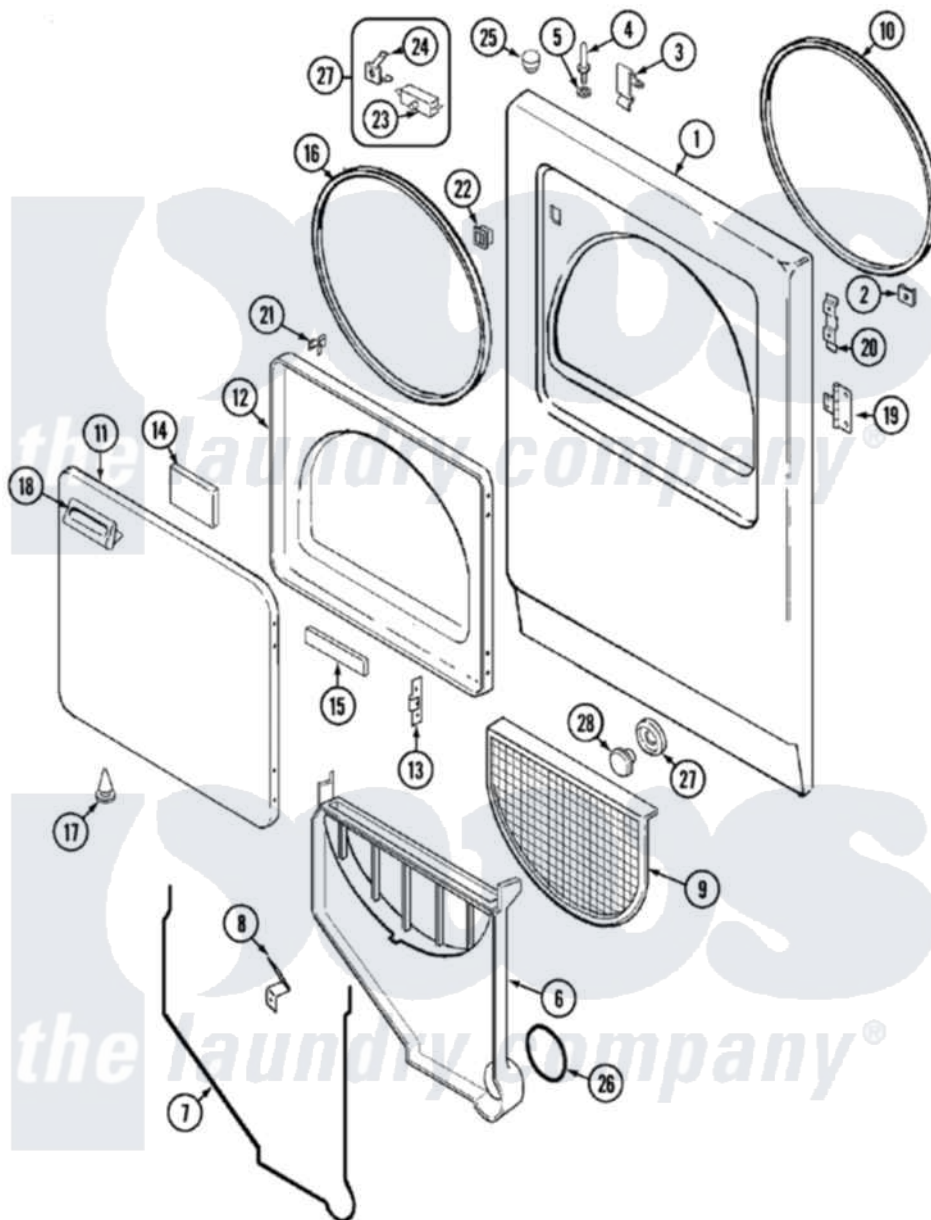

Maytag PYE2000AYW 03 - DOOR

Maytag Residential Maytag PYE2000AYW Dryer Parts Parts Diagram 03 - DOOR
 Click on the part number to view part

Item	Original Part Number	Replaced By	Status	Part Description
1	53-0726	31001771		Panel, Front
2	25-7817		Not Available	CLIP, U-TYPE
"	25-7820	489478		Screw, 8 X 1/2
3	25-7220			Clip, Cabinet Top
4	53-0643			Pin, Locator
5	25-0224	3400029		Nut, Adapter Plate
"	53-0200			Sleeve, Locator Pin
6	25-7810	415013-35		Screw
"	53-1299	12001324		Duct Kit, Collector
7	53-0204			Seal
8	53-0123			Clip
9	53-0918			Filter, Lint
10	53-0281	31001747		Seal Assembly
11	53-0154			Panel, Outer Door
"	25-7770	3196169		Screw, Element
12	53-0912		Not Available	PANEL, INNER DOOR (WHT)

13	53-0119		Clip, Hinge
14	21001281		Damper, Sound Pad
"	53-1490		Door Pad
15	53-1491		Door Pad
16	53-0648	31001529	Seal, Door
17	25-7889		Plug Button
18	25-7810	415013-35	Screw
"	53-0927		Handle, Door
19	53-1492		Hinge, Dryer Door
"	25-7809		Screw, No.6-20 1/2 Flthd Torx
20	53-0121	Not Available	TWIN NUT
21	53-2364	LA-1003	Door Catch Kit
"	LA-1003		Door Catch Kit
22	53-0187	LA-1003	Door Catch Kit
23	53-0148		Switch, Door
24	63-5990	31001319	Clip, Switch
25	33-2653		Bumper, Cabinet
26	53-0203	12001324	Duct Kit, Collector
27	LA-1005		Switch Kit