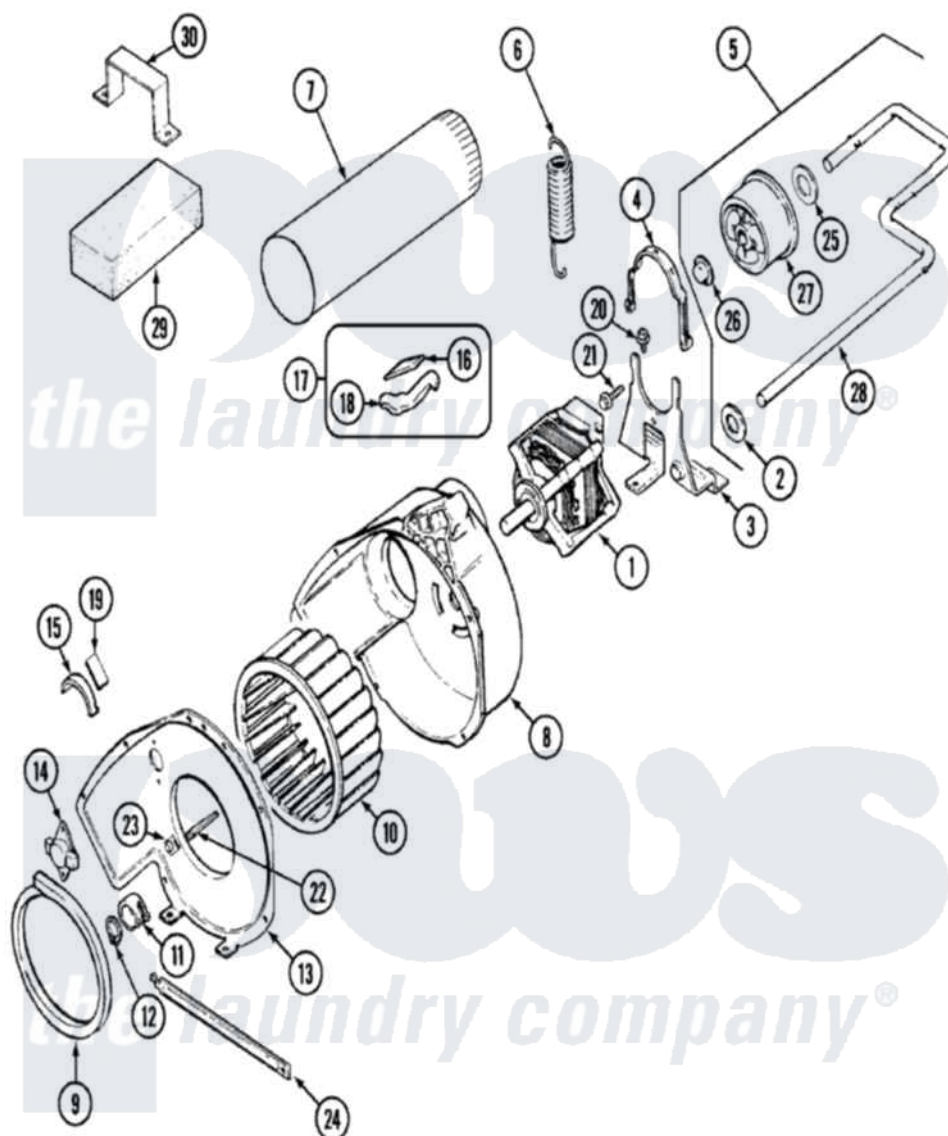

Maytag PYE2000AYW 05 - MOTOR & DRIVE

Maytag Residential Maytag PYE2000AYW Dryer Parts Parts Diagram 05 - MOTOR & DRIVE
 Click on the part number to view part

Item	Original Part Number	Replaced By	Status	Part Description
1	31001015	W10410996		Motor-Drve
"	31001316	W10410996		Motor-Drve
"	53-0932	31001535		Pulley, Motor
2	25-7815			Washer
3	25-7732	681414		Screw, 10AB X 1/2
"	53-1932	31001570		Bracket, Motor
4	53-0214	660658		Clamp, Motor Mounting 343481 685441
5	53-2287			Idler Assembly
6	53-2209	31001465		Spring, Idler
7	53-0134			Duct, Exhaust
"	25-2134	W10116760		Screw
8	53-1801			Housing, Blower
9	53-0203	12001324		Duct Kit, Collector
10	31001043			Wheel, Blower
"	31001317			Wheel, Blower
11	25-7823	312967		Clamp, Blower Housing

12	25-7855		Ring, Retaining
13	25-7435	33002917	Screw, No.10-16
"	53-1934		Cover, Blower Housing
14	25-2134	W10116760	Screw
"	31001192		Thermostat, Control
15	53-2273	31001470	Glide, Tumbler
16	53-0724	31001356	Pad, Glide
17	LA-1006		Glide Kit, Tumbler
18	53-2272	31001469	Glide, Tumbler
19	53-1684	31001356	Pad, Glide
20	25-7963	31001571	Screw, 10-24 x 0700 Hxwshrd Ty
21	25-7674		Screw
22	53-1026		Guide, Vane Inlet
23	25-3457		Screw, Sems
24	53-1625		Brace, Tumbler Support
25	25-7815		Washer
26	25-7957		Pushnut
27	53-1628	31001344	Pulley, Idler
28	53-2250	53-2287	Idler Assembly