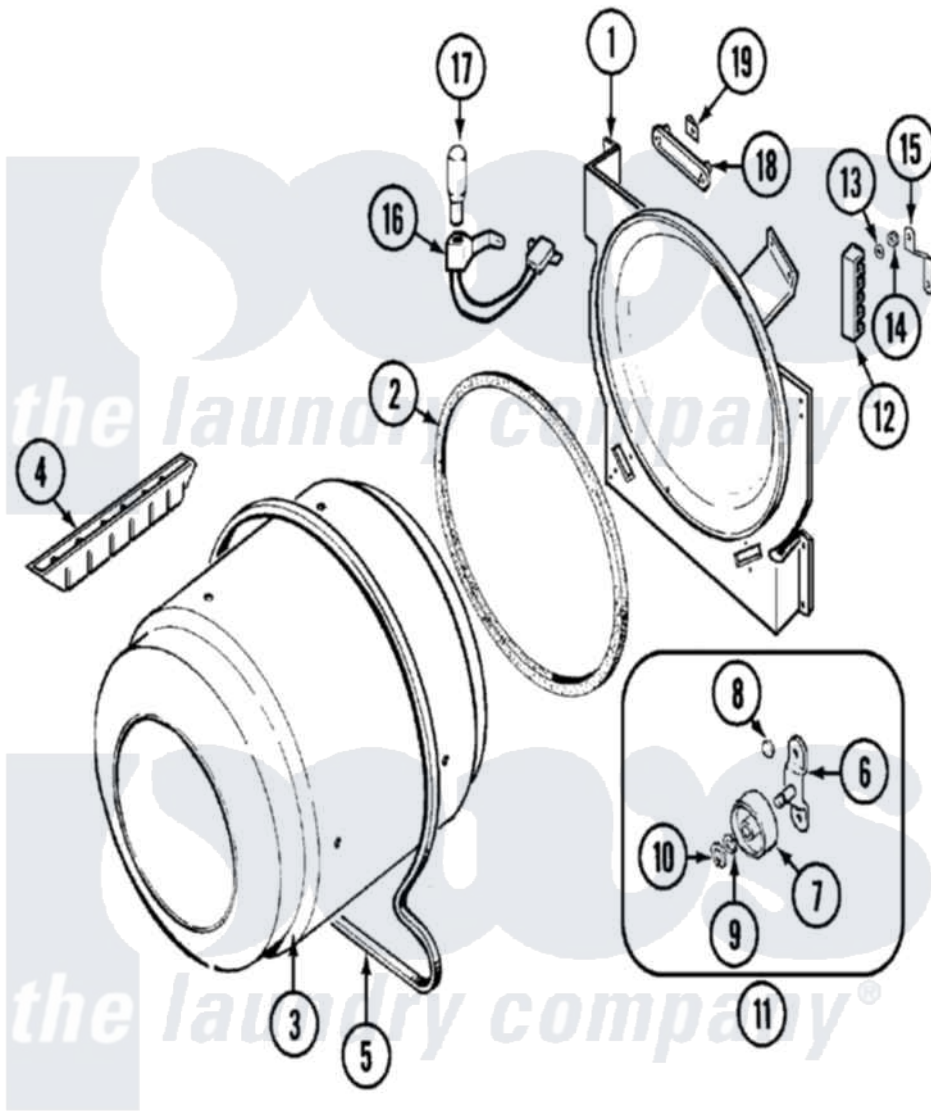

Maytag PYE2000AYW 06 - TUMBLER

Maytag Residential Maytag PYE2000AYW Dryer Parts Parts Diagram 06 - TUMBLER
 Click on the part number to view part

Item	Original Part Number	Replaced By	Status	Part Description
1	25-7733	681414		Screw, 10AB X 1/2
"	LA-1054			Dryer Bulkhead Kit
2	53-0281	31001747		Seal Assembly
3	53-1250			Cylinder
4	25-7759	3196164		Screw
"	Y02100002		Not Available	BAFFLE (WHT)
5	31531589	341241		Belt
6	25-7101	3351614		Screw, Gearcase Cover Mounting
"	53-0197			Support Assembly-Cylinder Rear
7	31001096			Roller
8	25-7813			Spacer
9	25-7814			Washer
10	25-7854			Ring, Retaining
11	LA-1008			Rr Roller Kit
12	53-1518			Block, Terminal

"	25-7952	3400074	Screw
13	25-3122		Washer, Flat
14	25-7808	21001837	Nut, Lock W/Nylon Insert
"	25-0027	112432	Nut
15	53-0965	Not Available	STRAP, GROUND
16	53-1580		Receptacle Assembly
"	25-3457		Screw, Sems
17	53-0570	A3167501	Lamp Oven, Int.
18	53-0174		Lens, Bulb
19	25-3562	3195558	Nut