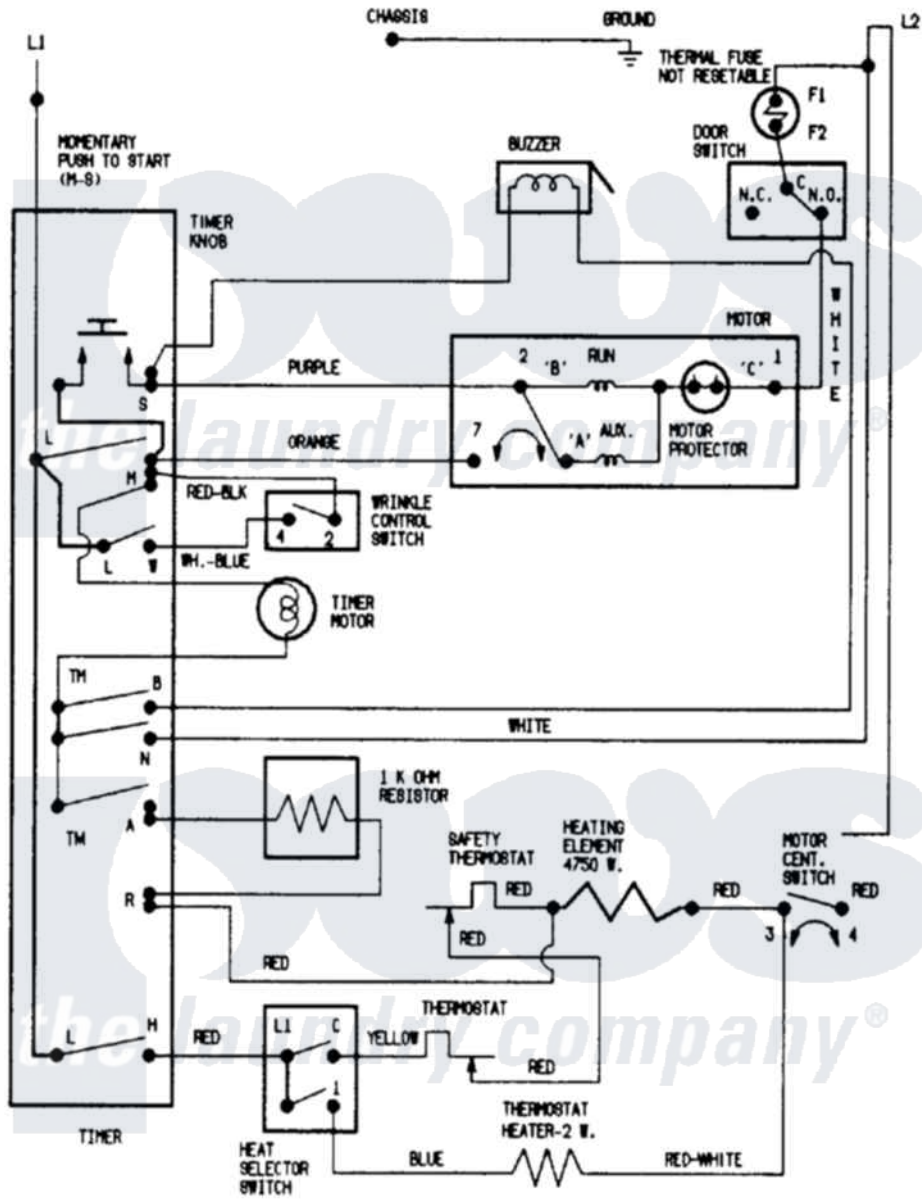

Maytag PYE2000GGE 07 - WIRING INFORMATION

Maytag Residential Maytag PYE2000GGE Dryer Parts Parts Diagram 07 - WIRING INFORMATION
 Click on the part number to view part

Item	Original Part Number	Replaced By	Status	Part Description
NI	15002043		Not Available	WIRING INFORMATION