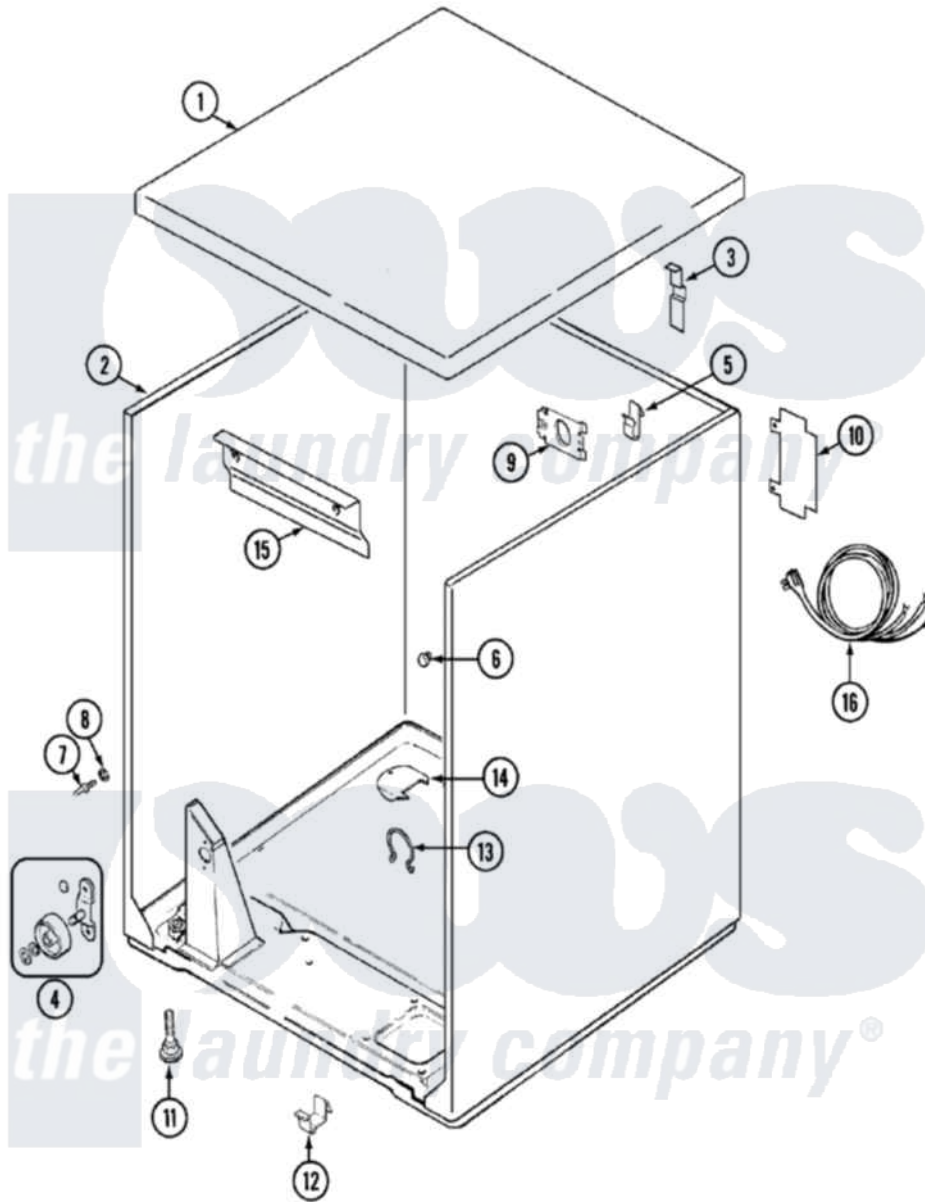

# Maytag PYE2200AKW 01 - CABINET

Maytag Residential Maytag PYE2200AKW Dryer Parts Parts Diagram 01 - CABINET  
 Click on the part number to view part

Item	Original Part Number	Replaced By	Status	Part Description
1	<a href="#">31001423</a>			Top, Cabinet
2	53-2559	<a href="#">31001714</a>		Cabinet And Base Assembly
3	<a href="#">63-5712</a>			Hinge, Cabinet Top
"	25-3092	<a href="#">90767</a>		Screw, 8A X 3/8 HeX Washer Head Tapping
4	LA-1007	<a href="#">12002126</a>		Reinforcement Brace/Glide Kit
"	<a href="#">LA-1008</a>			Rr Roller Kit
5	<a href="#">25-3034</a>			Clip, Wiring
6	<a href="#">33-2653</a>			Bumper, Cabinet
7	<a href="#">53-0643</a>			Pin, Locator
8	<a href="#">53-0200</a>			Sleeve, Locator Pin
"	25-0224	<a href="#">3400029</a>		Nut, Adapter Plate
9	25-7828	<a href="#">489483</a>		Screw 10-32 X 1/2
"	53-0135		Not Available	SUPPORT, POWER CORD
10	25-7857	<a href="#">90767</a>		Screw, 8A X 3/8 HeX Washer Head Tapping
"	<a href="#">53-0284</a>			Cover, Terminal

11	63-5519	Not Available	LEG, LEVELING
12	<a href="#">53-0120</a>		Clip, Front Panel
13	25-7027	<a href="#">16515</a>	Clip
14	25-7741	<a href="#">W10116760</a>	Screw
"	<a href="#">53-1921</a>		Shield, Wiring
15	<a href="#">25-3457</a>		Screw, Sems
"	<a href="#">53-0133</a>		Shield, Heat
16	31001019	Not Available	CORD, POWER