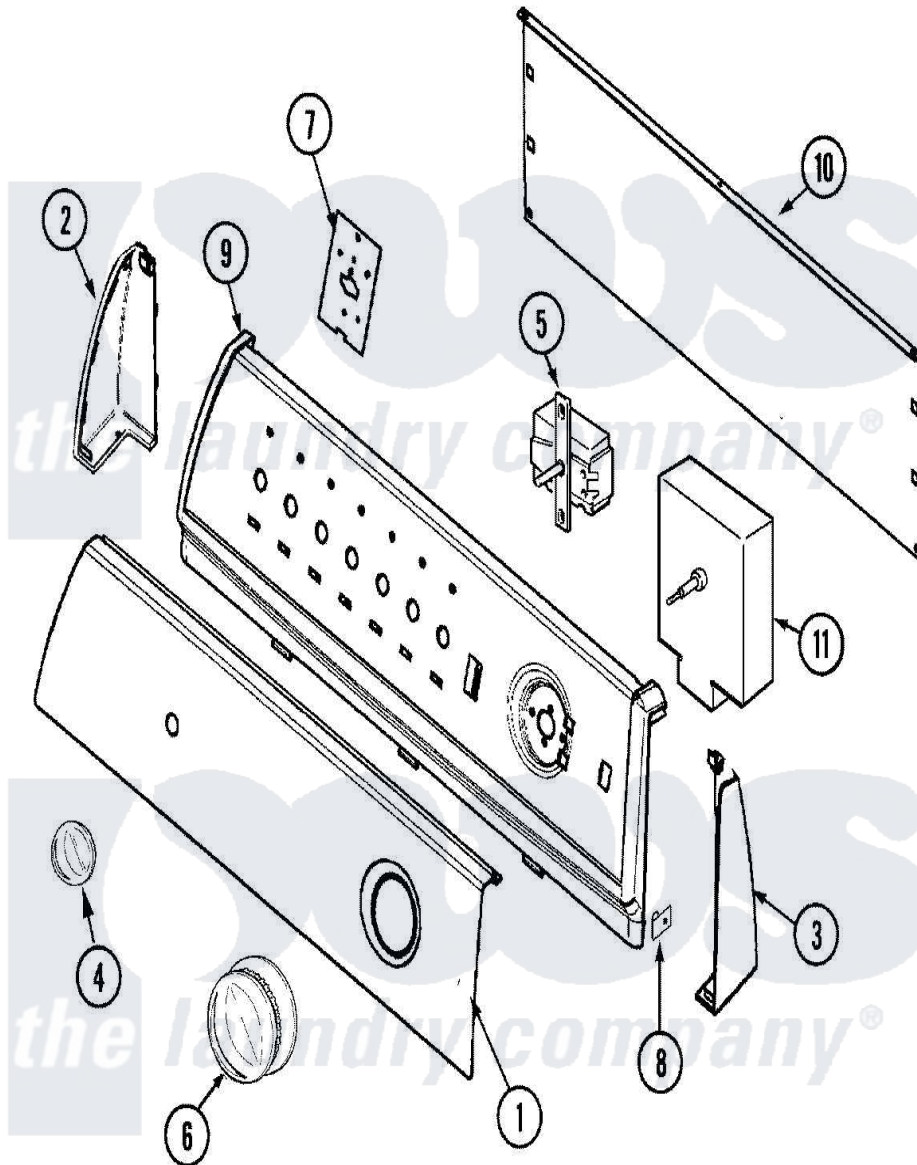

# Maytag PYE2200AKW 02 - CONTROL PANEL

Maytag [Residential Maytag PYE2200AKW Dryer Parts](#) Parts Diagram 02 - CONTROL PANEL  
 Click on the part number to view part

Item	Original Part Number	Replaced By	Status	Part Description
1	<a href="#">31001472</a>			Panel, Control
2	21001641	<a href="#">21001519</a>		Endcap
"	25-3092	<a href="#">90767</a>		Screw, 8A X 3/8 HeX Washer Head Tapping
3	21001630	<a href="#">21001523</a>		Endcap
"	25-3092	<a href="#">90767</a>		Screw, 8A X 3/8 HeX Washer Head Tapping
4	21001525	<a href="#">21002196</a>		Knob-Selector
5	25-3092	<a href="#">90767</a>		Screw, 8A X 3/8 HeX Washer Head Tapping
"	<a href="#">31001449</a>			Switch, Selector
6	31001385	<a href="#">37001184</a>		Timer Knob And Skirt Assembly
7	<a href="#">21001517</a>			Shield, Control
"	<a href="#">31001193</a>			Pad, Shield
"	53-2504	<a href="#">31001193</a>		Pad, Shield
8	<a href="#">25-7851</a>			Speedclip, End Cap To Top
9	21001604		Not Available	FRAME, CONTROL PANEL

9	21001004	Not Available	(WHT)
10	<a href="#">21001527</a>		Shield, Rear
"	25-3092	<a href="#">90767</a>	Screw, 8A X 3/8 HeX Washer Head Tapping
"	<a href="#">25-3457</a>		Screw, Sems
11	31001069	<a href="#">31001514</a>	Resistor Assembly
"	<a href="#">53-2392</a>		Timer
"	25-3092	<a href="#">90767</a>	Screw, 8A X 3/8 HeX Washer Head Tapping
12	21001419	Not Available	MANUAL, LAUNDERING TIPS
"	31001471	Not Available	MANUAL, USE & CARE