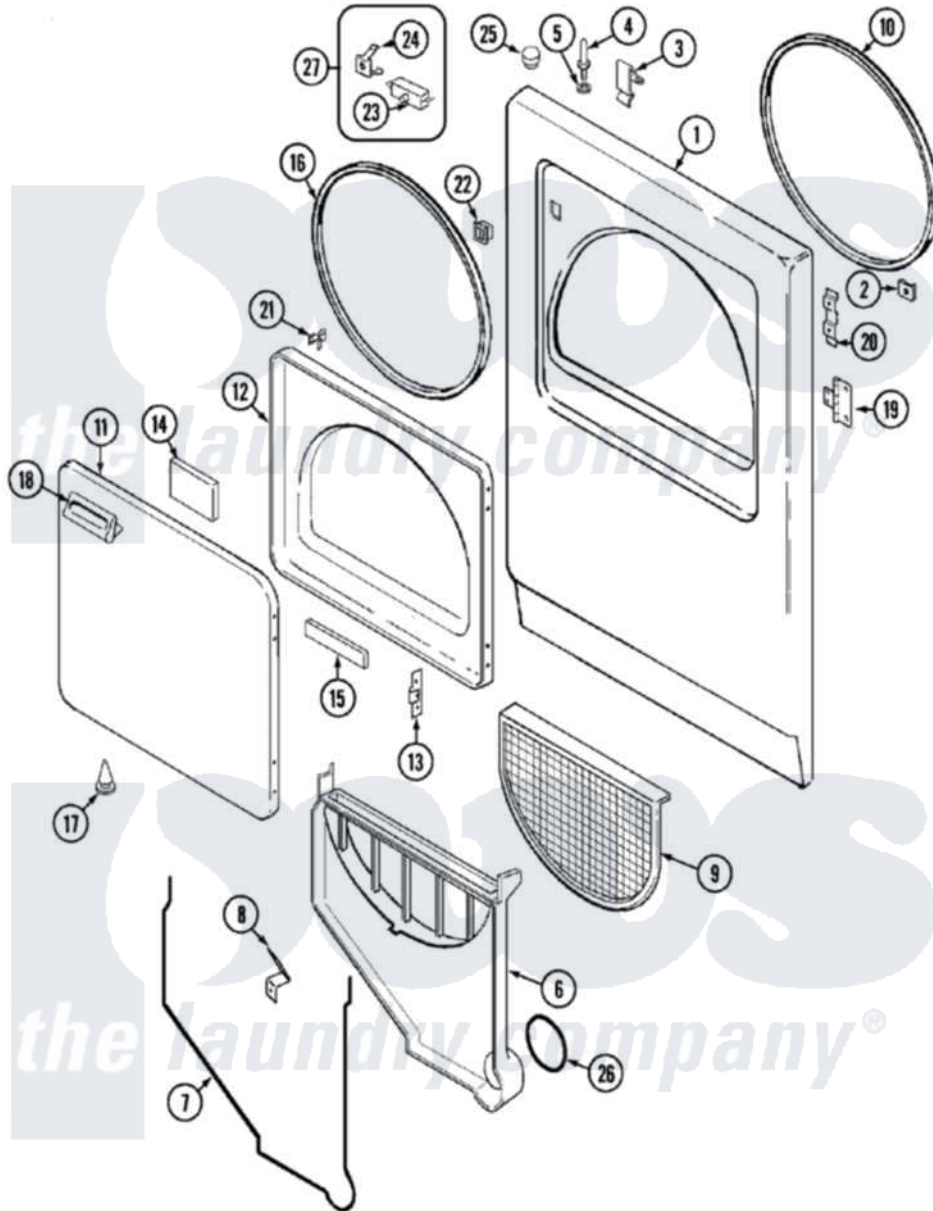

Maytag PYE2200AKW 03 - DOOR

Maytag Residential Maytag PYE2200AKW Dryer Parts Parts Diagram 03 - DOOR
 Click on the part number to view part

Item	Original Part Number	Replaced By	Status	Part Description
1	12001189	31001771		Panel, Front
2	53-0120			Clip, Front Panel
3	25-7220			Clip, Cabinet Top
4	53-0643			Pin, Locator
5	53-0200			Sleeve, Locator Pin
"	25-0224	3400029		Nut, Adapter Plate
6	25-7810	415013-35		Screw
"	12001324			Duct Kit, Collector
7	53-0204			Seal
8	53-0123			Clip
9	53-0918			Filter, Lint
10	53-0281	31001747		Seal Assembly
11	25-7770	3196169		Screw, Element
"	53-0154			Panel, Outer Door
12	53-0912		Not Available	PANEL, INNER DOOR (WHT)
13	53-0119			Clip, Hinge

14	21001281		Damper, Sound Pad
"	53-1490		Door Pad
15	53-1491		Door Pad
16	53-0648	31001529	Seal, Door
17	25-7889		Plug Button
18	53-0927		Handle, Door
"	25-7810	415013-35	Screw
19	25-7809		Screw, No.6-20 1/2 Flthd Torx
"	53-1492		Hinge, Dryer Door
20	53-0121	Not Available	TWIN NUT
21	53-2364	LA-1003	Door Catch Kit
"	LA-1003		Door Catch Kit
22	53-0187	LA-1003	Door Catch Kit
23	53-0147	53-0148	Switch, Door
24	63-5990	31001319	Clip, Switch
25	33-2653		Bumper, Cabinet
26	53-0203	12001324	Duct Kit, Collector
27	LA-1005		Switch Kit