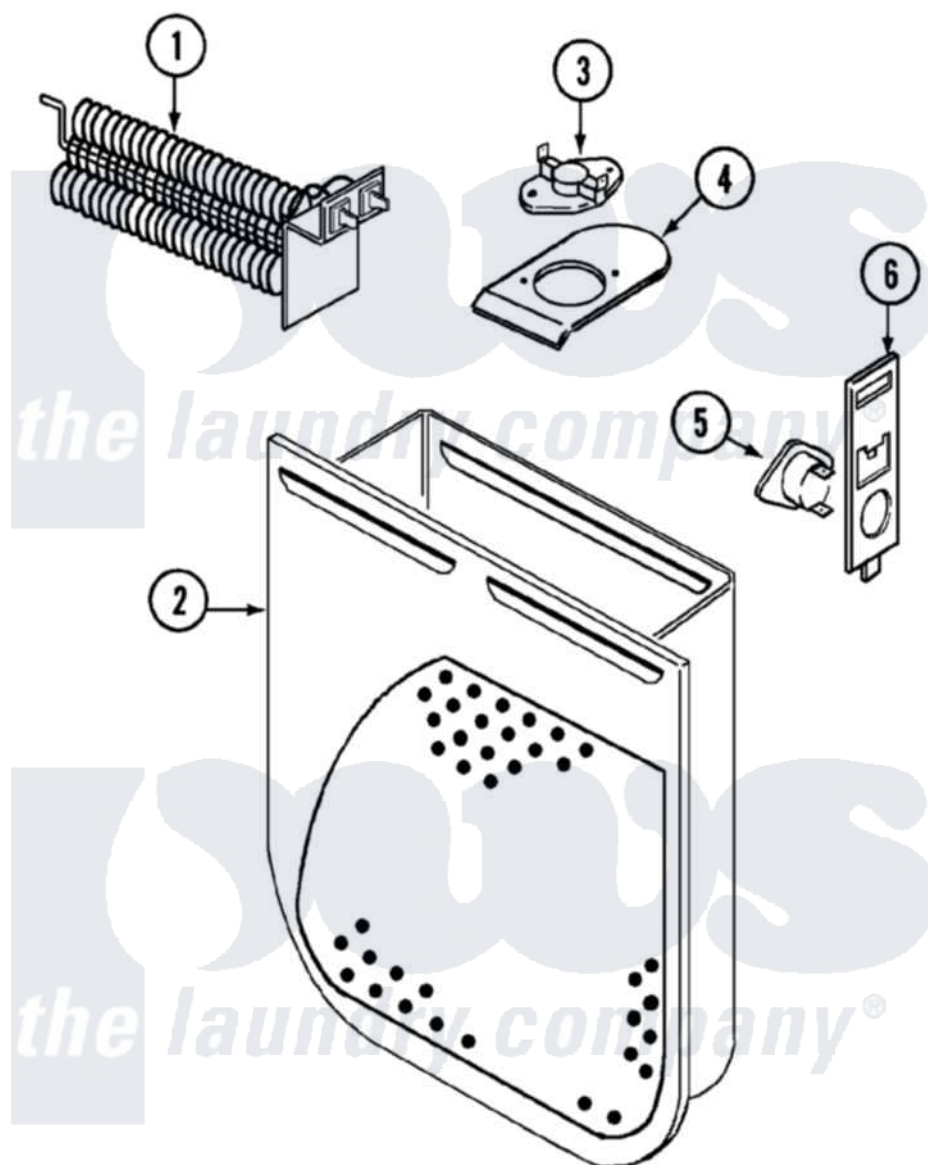

# Maytag PYE2200AKW 05 - HEATER

Maytag Residential Maytag PYE2200AKW Dryer Parts Parts Diagram 05 - HEATER  
 Click on the part number to view part

Item	Original Part Number	Replaced By	Status	Part Description
1	53-1641	<a href="#">LA-1044</a>		Element
"	<a href="#">25-7863</a>			Screw
2	<a href="#">53-1232</a>			Heater Housing Assembly
3	<a href="#">53-0771</a>			Thermostat, Hi-Limit
"	25-3083	<a href="#">212951</a>		Screw, No.6-32 X 1/4 Inch
4	<a href="#">53-0285</a>			Bracket, Thermostat
"	25-7741	<a href="#">W10116760</a>		Screw
5	<a href="#">LA-1053</a>			Fuse Kit, Thermal
6	<a href="#">53-1181</a>			Bracket, Thermal Fuse