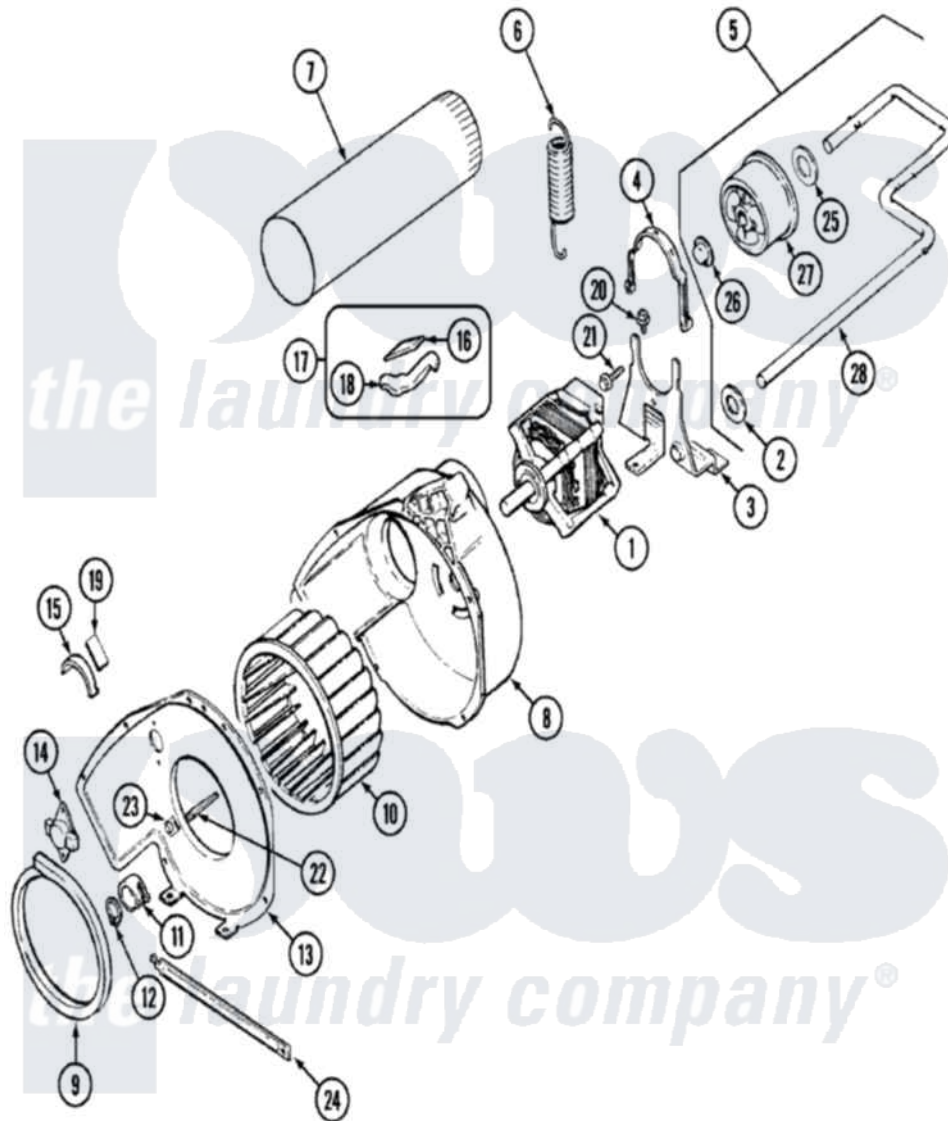

Maytag PYE2200AKW 06 - MOTOR & DRIVE

Maytag Residential Maytag PYE2200AKW Dryer Parts Parts Diagram 06 - MOTOR & DRIVE
 Click on the part number to view part

Item	Original Part Number	Replaced By	Status	Part Description
1	21001485			Motor,
"	53-0932	31001535		Pulley, Motor
2	25-7815			Washer
3	25-7732	681414		Screw, 10AB X 1/2
"	53-1932	31001570		Bracket, Motor
4	53-0214	660658		Clamp, Motor Mounting 343481 685441
5	53-2287			Idler Assembly
6	53-2209	31001465		Spring, Idler
7	25-2134	W10116760		Screw
"	53-0134			Duct, Exhaust
8	53-1801			Housing, Blower
9	53-0203	12001324		Duct Kit, Collector
10	31001317			Wheel, Blower
11	25-7823	312967		Clamp, Blower Housing
12	25-7855			Ring, Retaining
13	53-1934			Cover, Blower Housing

"	25-7435	33002917	Screw, No.10-16
14	25-2134	W10116760	Screw
"	31001192		Thermostat, Control
15	53-2273	31001470	Glide, Tumbler
16	53-0724	31001356	Pad, Glide
17	LA-1006		Glide Kit, Tumbler
18	53-2272	31001469	Glide, Tumbler
19	53-1684	31001356	Pad, Glide
20	25-7963	31001571	Screw, 10-24 x 0700 Hxwshrd Ty
21	25-7674		Screw
22	53-1026		Guide, Vane Inlet
23	25-3457		Screw, Sems
24	53-1625		Brace, Tumbler Support
25	25-7815		Washer
26	25-7957		Pushnut
27	53-1628	31001344	Pulley, Idler
28	53-2250	53-2287	Idler Assembly