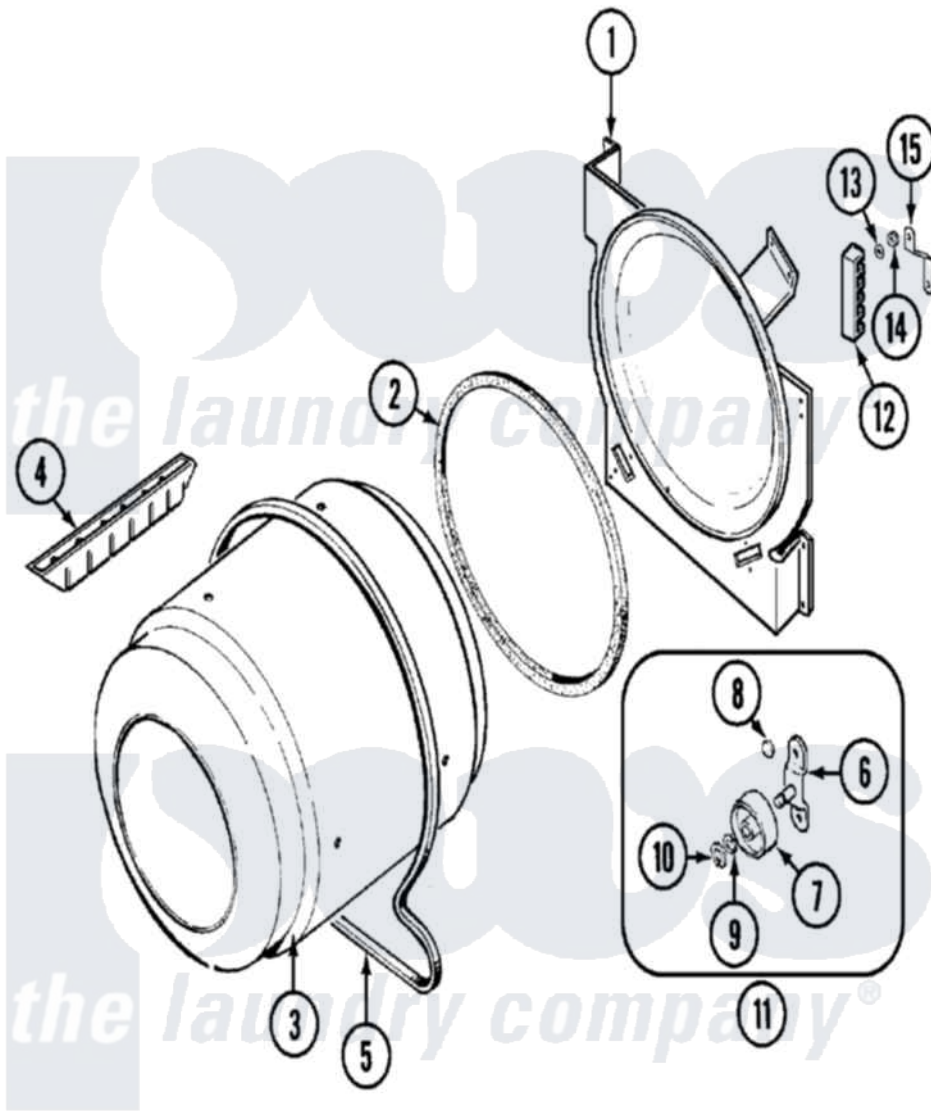

Maytag PYE2200AKW 07 - TUMBLER

Maytag Residential Maytag PYE2200AKW Dryer Parts Parts Diagram 07 - TUMBLER
 Click on the part number to view part

Item	Original Part Number	Replaced By	Status	Part Description
1	25-7733	681414		Screw, 10AB X 1/2
"	LA-1054			Dryer Bulkhead Kit
2	53-0281	31001747		Seal Assembly
3	53-1250			Cylinder
4	25-7759	3196164		Screw
"	Y02100002		Not Available	BAFFLE (WHT)
5	31531589	341241		Belt
6	25-7101	3351614		Screw, Gearcase Cover Mounting
"	53-0197			Support Assembly-Cylinder Rear
7	31001096			Roller
8	25-7813			Spacer
9	25-7814			Washer
10	25-7854			Ring, Retaining
11	LA-1008			Rr Roller Kit
12	53-1518			Block, Terminal

"	25-7952	3400074	Screw
13	25-3122		Washer, Flat
14	25-7808	21001837	Nut, Lock W/Nylon Insert
"	25-0027	112432	Nut
15	53-0965		Not Available STRAP, GROUND