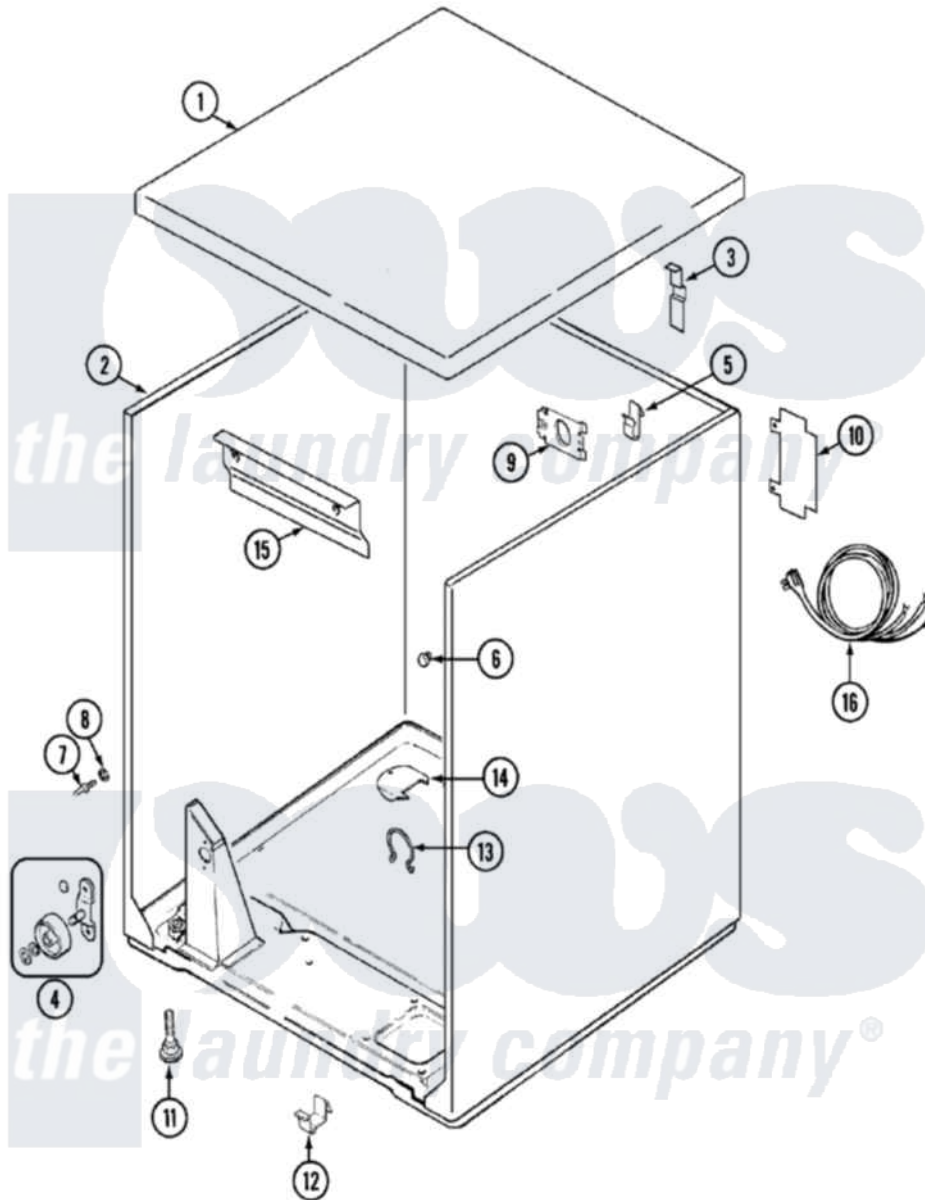

Maytag PYE2200AYW 01 - CABINET

Maytag Residential Maytag PYE2200AYW Dryer Parts Parts Diagram 01 - CABINET
 Click on the part number to view part

Item	Original Part Number	Replaced By	Status	Part Description
1	31001423			Top, Cabinet
2	53-2559	31001714		Cabinet And Base Assembly
3	63-5712			Hinge, Cabinet Top
"	25-3092	90767		Screw, 8A X 3/8 HeX Washer Head Tapping
4	LA-1007	12002126		Reinforcement Brace/Glide Kit
"	LA-1008			Rr Roller Kit
5	25-3034			Clip, Wiring
6	33-2653			Bumper, Cabinet
7	53-0643			Pin, Locator
8	53-0200			Sleeve, Locator Pin
"	25-0224	3400029		Nut, Adapter Plate
9	25-7828	489483		Screw 10-32 X 1/2
"	53-0135		Not Available	SUPPORT, POWER CORD
10	25-7857	90767		Screw, 8A X 3/8 HeX Washer Head Tapping
"	53-0284			Cover, Terminal

11	63-5519	Not Available	LEG, LEVELING
12	53-0120		Clip, Front Panel
13	25-7027	16515	Clip
14	25-7741	W10116760	Screw
"	53-1921		Shield, Wiring
15	25-3457		Screw, Sems
"	53-0133		Shield, Heat