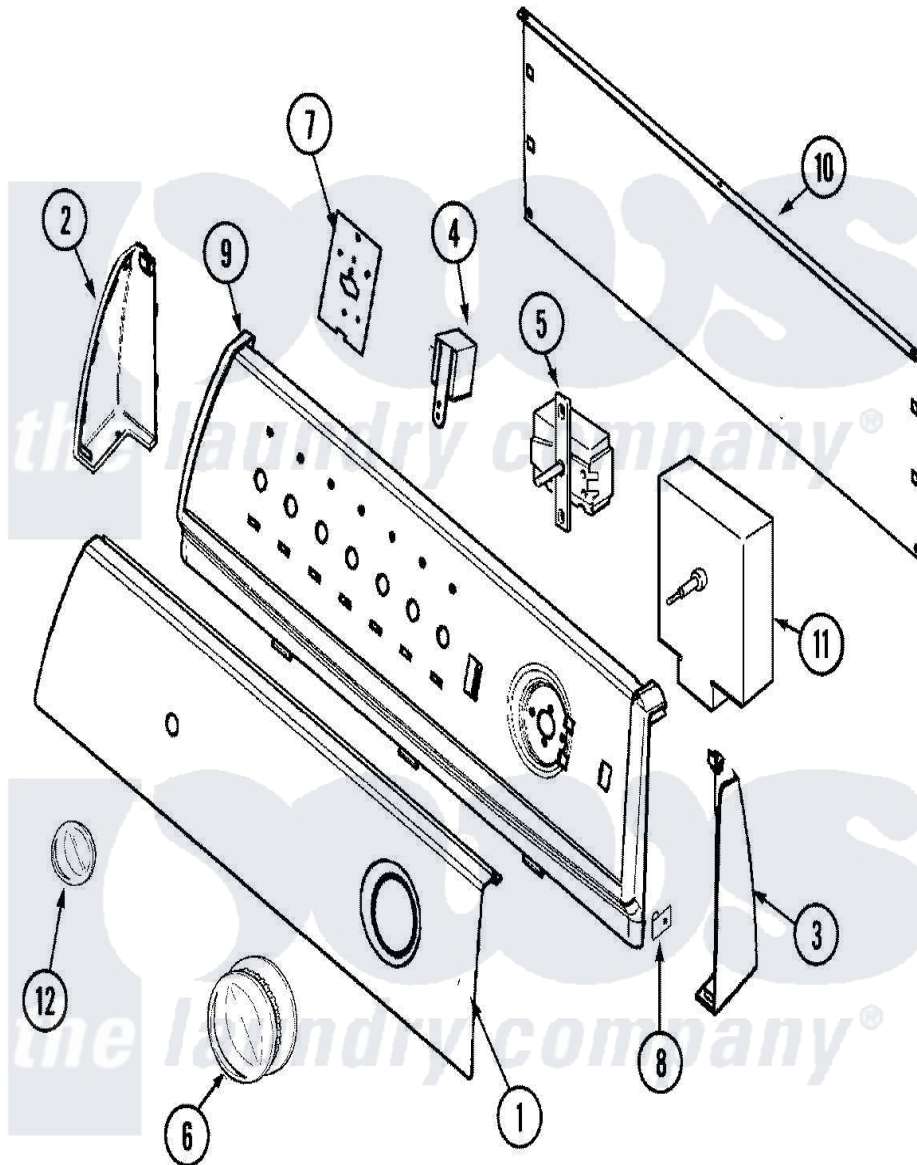

Maytag PYE2200AYW 02 - CONTROL PANEL

Maytag [Residential Maytag PYE2200AYW Dryer Parts](#) Parts Diagram 02 - CONTROL PANEL
 Click on the part number to view part

Item	Original Part Number	Replaced By	Status	Part Description
1	31001390			Panel, Control
2	21001519			Endcap
"	25-3092	90767		Screw, 8A X 3/8 HeX Washer Head Tapping
3	21001523			Endcap
"	25-3092	90767		Screw, 8A X 3/8 HeX Washer Head Tapping
4	53-1639			Buzzer Assembly
5	25-3092	90767		Screw, 8A X 3/8 HeX Washer Head Tapping
"	31001348	31001449		Switch, Selector
6	31001385	37001184		Timer Knob And Skirt Assembly
7	21001517			Shield, Control
"	53-2504	31001193		Pad, Shield
"	31001193			Pad, Shield
8	25-7851			Speedclip, End Cap To Top
9	21001604		Not Available	FRAME, CONTROL PANEL

9	21001004	Not Available	(WHT)
10	21001527		Shield, Rear
"	25-3092	90767	Screw, 8A X 3/8 HeX Washer Head Tapping
"	25-3457		Screw, Sems
11	53-1810		Timer
"	63-6743	31001484	Resistor Assembly
"	25-3092	90767	Screw, 8A X 3/8 HeX Washer Head Tapping
12	21001525	21002196	Knob-Selector
13	16008334	Not Available	MANUAL, SRVC DRYER-NO REFUND
"	21001419	Not Available	MANUAL, LAUNDERING TIPS
"	16009627		Manual, Use And Care
15	12002417		Wire Kit