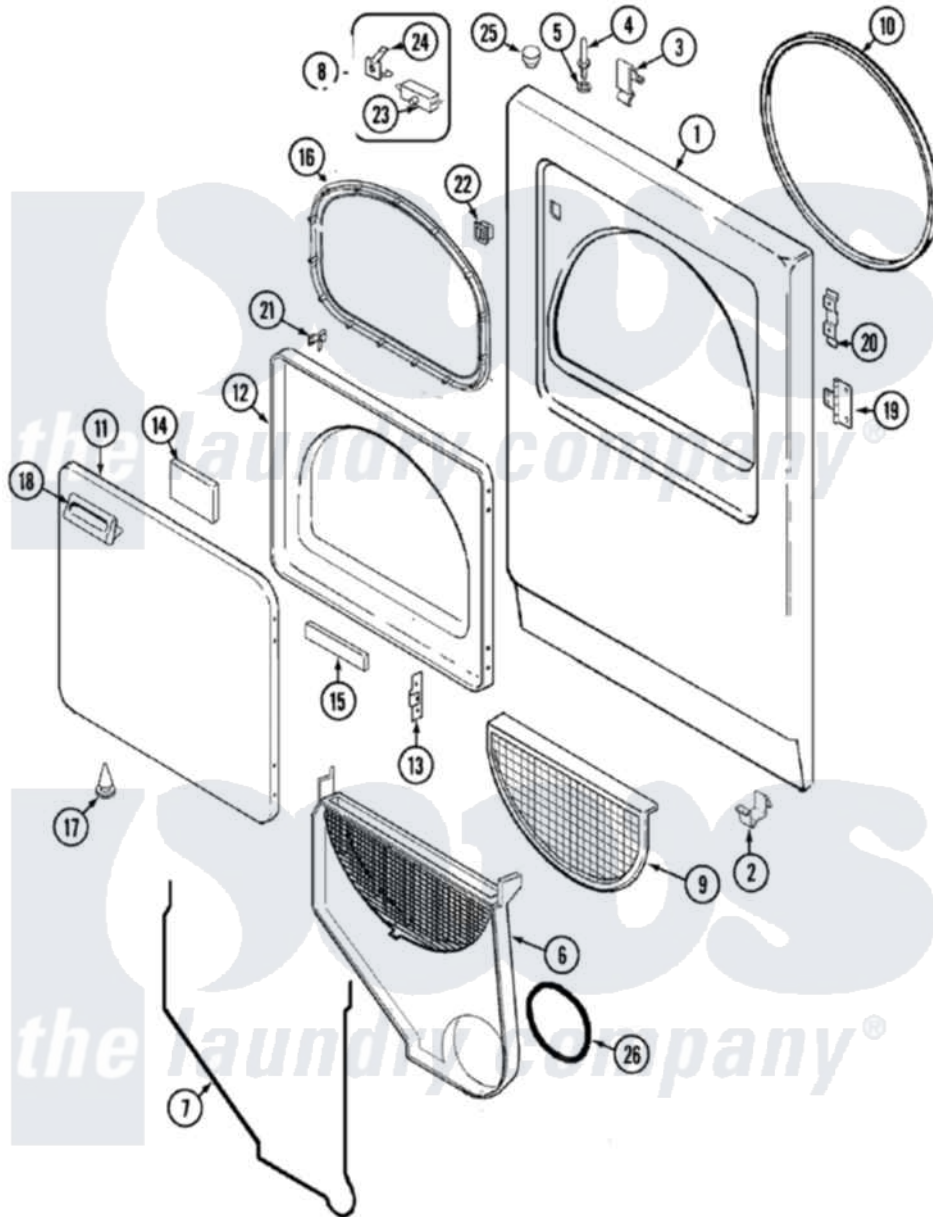

Maytag PYE2200AYW 03 - DOOR

Maytag Residential Maytag PYE2200AYW Dryer Parts Parts Diagram 03 - DOOR
 Click on the part number to view part

Item	Original Part Number	Replaced By	Status	Part Description
1	12001189	31001771		Panel, Front
2	53-0120			Clip, Front Panel
3	25-7220			Clip, Cabinet Top
4	53-0643			Pin, Locator
5	53-0200			Sleeve, Locator Pin
"	25-0224	3400029		Nut, Adapter Plate
6	25-7810	415013-35		Screw
"	12001324			Duct Kit, Collector
7	53-0204			Seal
8	53-0123			Clip
9	53-0918			Filter, Lint
10	53-0281	31001747		Seal Assembly
11	25-7770	3196169		Screw, Element
"	53-0154			Panel, Outer Door
12	53-0912		Not Available	PANEL, INNER DOOR (WHT)
13	53-0119			Clip, Hinge

14	21001281		Damper, Sound Pad
"	53-1490		Door Pad
15	53-1491		Door Pad
16	53-0648	31001529	Seal, Door
17	25-7889		Plug Button
18	53-0927		Handle, Door
"	25-7810	415013-35	Screw
19	25-7809		Screw, No.6-20 1/2 Flthd Torx
"	53-1492		Hinge, Dryer Door
20	53-0121	Not Available	TWIN NUT
21	53-2364	LA-1003	Door Catch Kit
"	LA-1003		Door Catch Kit
22	53-0187	LA-1003	Door Catch Kit
23	53-0147	53-0148	Switch, Door
24	63-5990	31001319	Clip, Switch
25	33-2653		Bumper, Cabinet
26	53-0203	12001324	Duct Kit, Collector
27	LA-1005		Switch Kit