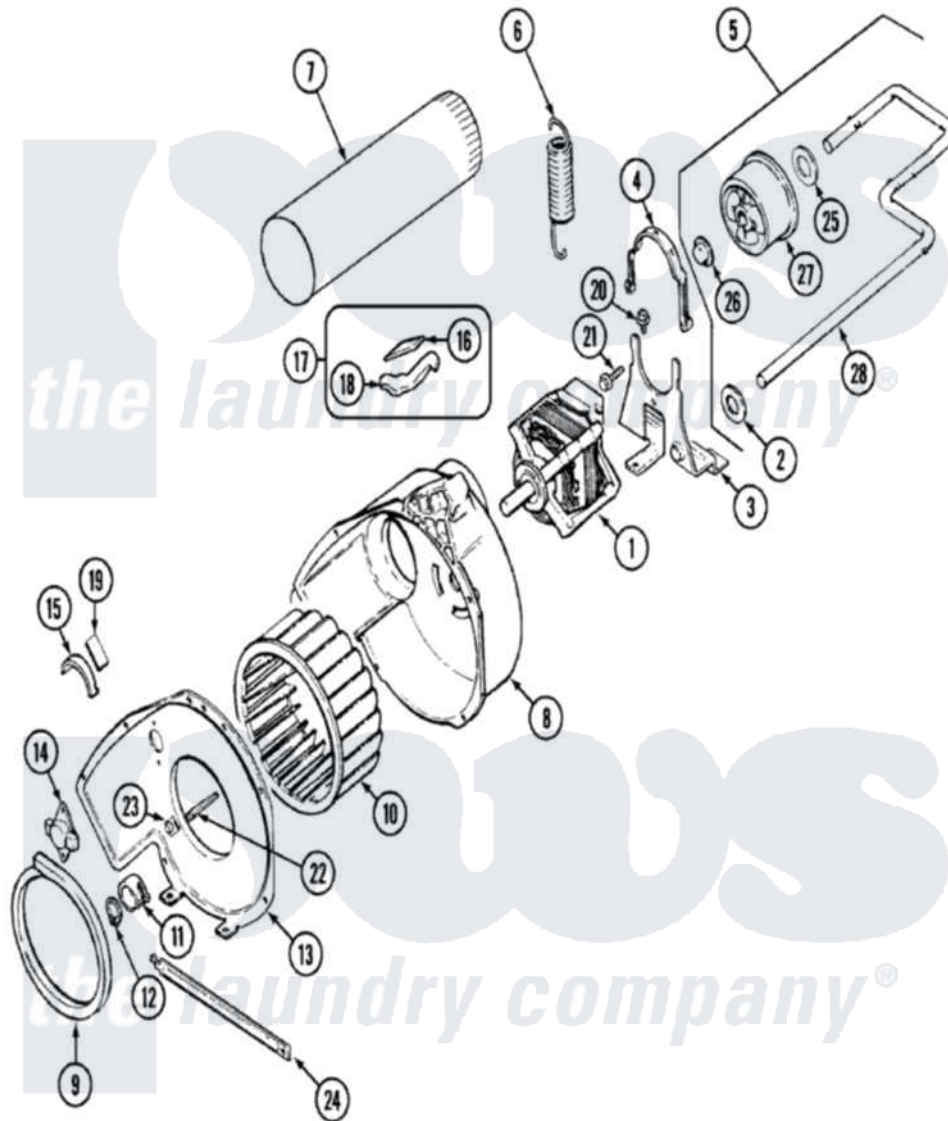

# Maytag PYE2200AYW 05 - MOTOR & DRIVE

Maytag Residential Maytag PYE2200AYW Dryer Parts Parts Diagram 05 - MOTOR & DRIVE  
 Click on the part number to view part

Item	Original Part Number	Replaced By	Status	Part Description
1	31001316	<a href="#">W10410996</a>		Motor-Drve
"	53-0932	<a href="#">31001535</a>		Pulley, Motor
2	<a href="#">25-7815</a>			Washer
3	25-7732	<a href="#">681414</a>		Screw, 10AB X 1/2
"	53-1932	<a href="#">31001570</a>		Bracket, Motor
4	53-0214	<a href="#">660658</a>		Clamp, Motor Mounting 343481 685441
5	<a href="#">53-2287</a>			Idler Assembly
6	53-2209	<a href="#">31001465</a>		Spring, Idler
7	25-2134	<a href="#">W10116760</a>		Screw
"	<a href="#">53-0134</a>			Duct, Exhaust
8	<a href="#">53-1801</a>			Housing, Blower
9	53-0203	<a href="#">12001324</a>		Duct Kit, Collector
10	<a href="#">31001317</a>			Wheel, Blower
11	25-7823	<a href="#">312967</a>		Clamp, Blower Housing
12	<a href="#">25-7855</a>			Ring, Retaining
13	25-7435	<a href="#">33002917</a>		Screw, No.10-16

"	<a href="#">53-1934</a>		Cover, Blower Housing
14	<a href="#">31001192</a>		Thermostat, Control
"	25-2134	<a href="#">W10116760</a>	Screw
15	53-2273	<a href="#">31001470</a>	Glide, Tumbler
16	53-0724	<a href="#">31001356</a>	Pad, Glide
17	<a href="#">LA-1006</a>		Glide Kit, Tumbler
18	53-2272	<a href="#">31001469</a>	Glide, Tumbler
19	53-1684	<a href="#">31001356</a>	Pad, Glide
20	25-7963	<a href="#">31001571</a>	Screw, 10-24 x 0700 Hxwshrd Ty
21	<a href="#">25-7674</a>		Screw
22	<a href="#">53-1026</a>		Guide, Vane Inlet
23	<a href="#">25-3457</a>		Screw, Sems
24	<a href="#">53-1625</a>		Brace, Tumbler Support
25	<a href="#">25-7815</a>		Washer
26	<a href="#">25-7957</a>		Pushnut
27	53-1628	<a href="#">31001344</a>	Pulley, Idler
28	53-2250	<a href="#">53-2287</a>	Idler Assembly