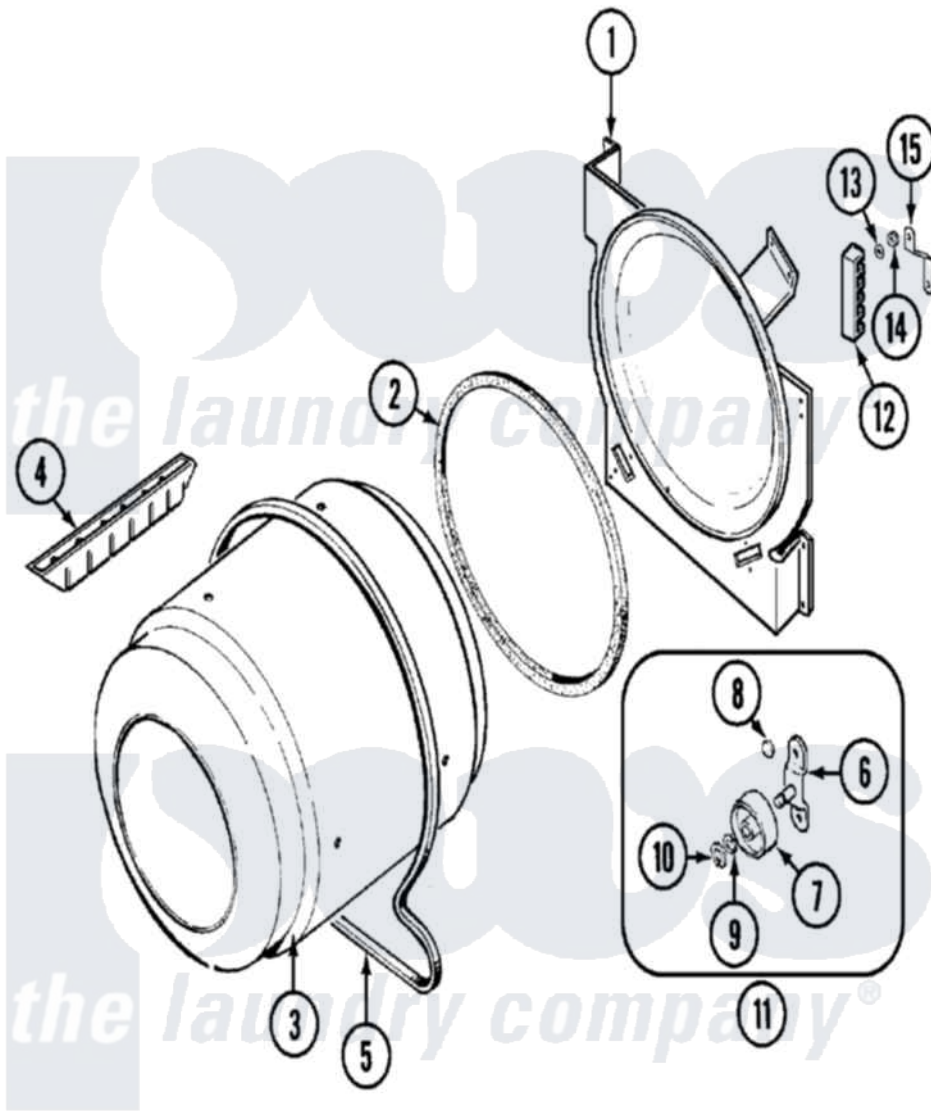

# Maytag PYE2200AYW 06 - TUMBLER

Maytag Residential Maytag PYE2200AYW Dryer Parts Parts Diagram 06 - TUMBLER  
 Click on the part number to view part

Item	Original Part Number	Replaced By	Status	Part Description
1	25-7733	<a href="#">681414</a>		Screw, 10AB X 1/2
"	<a href="#">LA-1054</a>			Dryer Bulkhead Kit
2	53-0281	<a href="#">31001747</a>		Seal Assembly
3	<a href="#">53-1250</a>			Cylinder
4	25-7759	<a href="#">3196164</a>		Screw
"	Y02100002		Not Available	BAFFLE (WHT)
5	31531589	<a href="#">341241</a>		Belt
6	25-7101	<a href="#">3351614</a>		Screw, Gearcase Cover Mounting
"	<a href="#">53-0197</a>			Support Assembly-Cylinder Rear
7	<a href="#">31001096</a>			Roller
8	<a href="#">25-7813</a>			Spacer
9	<a href="#">25-7814</a>			Washer
10	<a href="#">25-7854</a>			Ring, Retaining
11	<a href="#">LA-1008</a>			Rr Roller Kit
12	<a href="#">53-1518</a>			Block, Terminal

"	25-7952	<a href="#">3400074</a>	Screw
13	<a href="#">25-3122</a>		Washer, Flat
14	25-7808	<a href="#">21001837</a>	Nut, Lock W/Nylon Insert
"	25-0027	<a href="#">112432</a>	Nut
15	53-0965		Not Available STRAP, GROUND