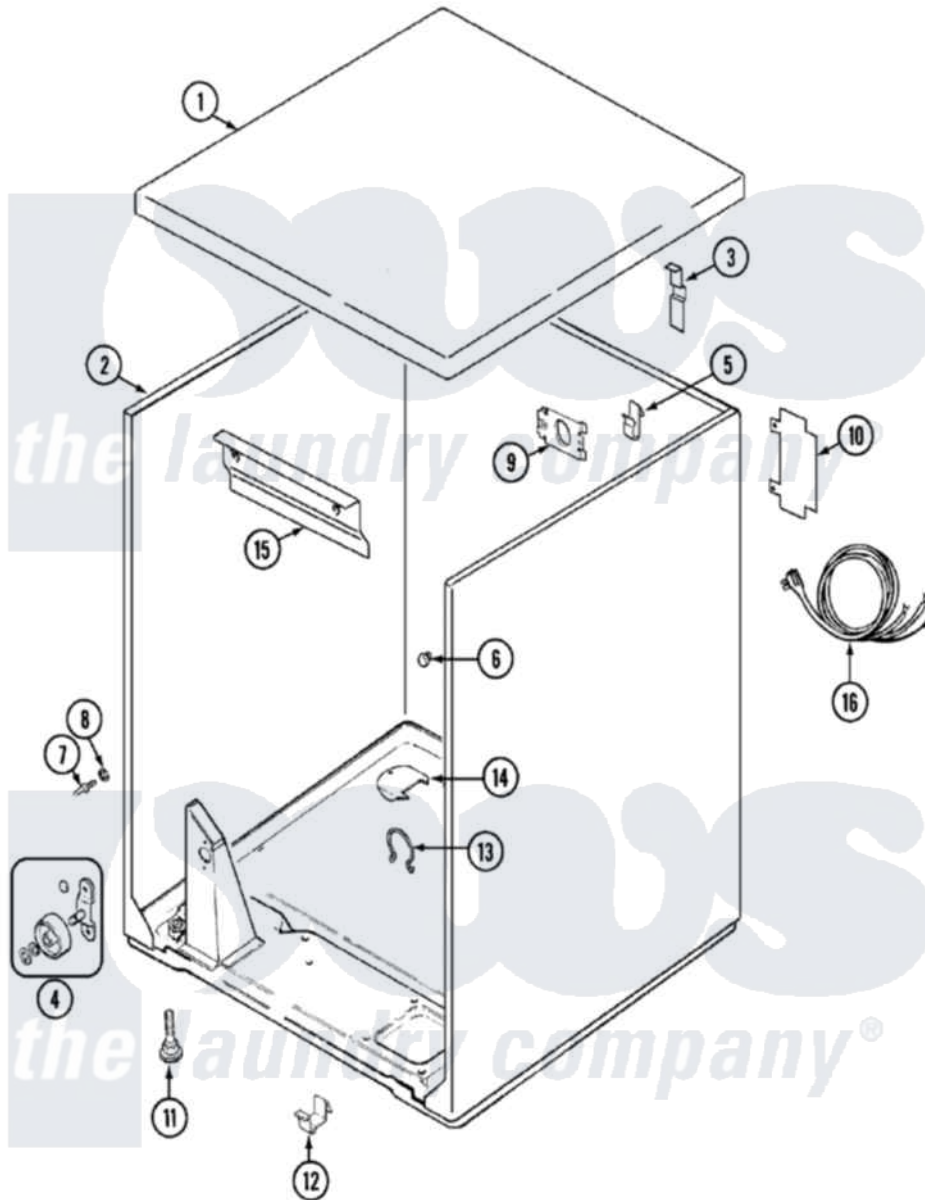

Maytag PYE2200AZW 01 - CABINET

Maytag [Residential Maytag PYE2200AZW Dryer Parts](#) Parts Diagram 01 - CABINET
 Click on the part number to view part

Item	Original Part Number	Replaced By	Status	Part Description
1	31001423			Top, Cabinet
2	53-2559	31001714		Cabinet And Base Assembly
3	63-5712			Hinge, Cabinet Top
"	25-3092	90767		Screw, 8A X 3/8 HeX Washer Head Tapping
4	LA-1007	12002126		Reinforcement Brace/Glide Kit
"	LA-1008			Rr Roller Kit
5	25-3034			Clip, Wiring
6	33-2653			Bumper, Cabinet
7	53-0643			Pin, Locator
8	53-0200			Sleeve, Locator Pin
"	25-0224	3400029		Nut, Adapter Plate
9	25-7828	489483		Screw 10-32 X 1/2
"	53-0135		Not Available	SUPPORT, POWER CORD
10	25-7857	90767		Screw, 8A X 3/8 HeX Washer Head Tapping
"	53-0284			Cover, Terminal

11	63-5519	Not Available	LEG, LEVELING
12	53-0120		Clip, Front Panel
13	25-7027	16515	Clip
14	25-7741	W10116760	Screw
"	53-1921		Shield, Wiring
15	25-3457		Screw, Sems
"	53-0133		Shield, Heat
16	31001019	Not Available	CORD, POWER