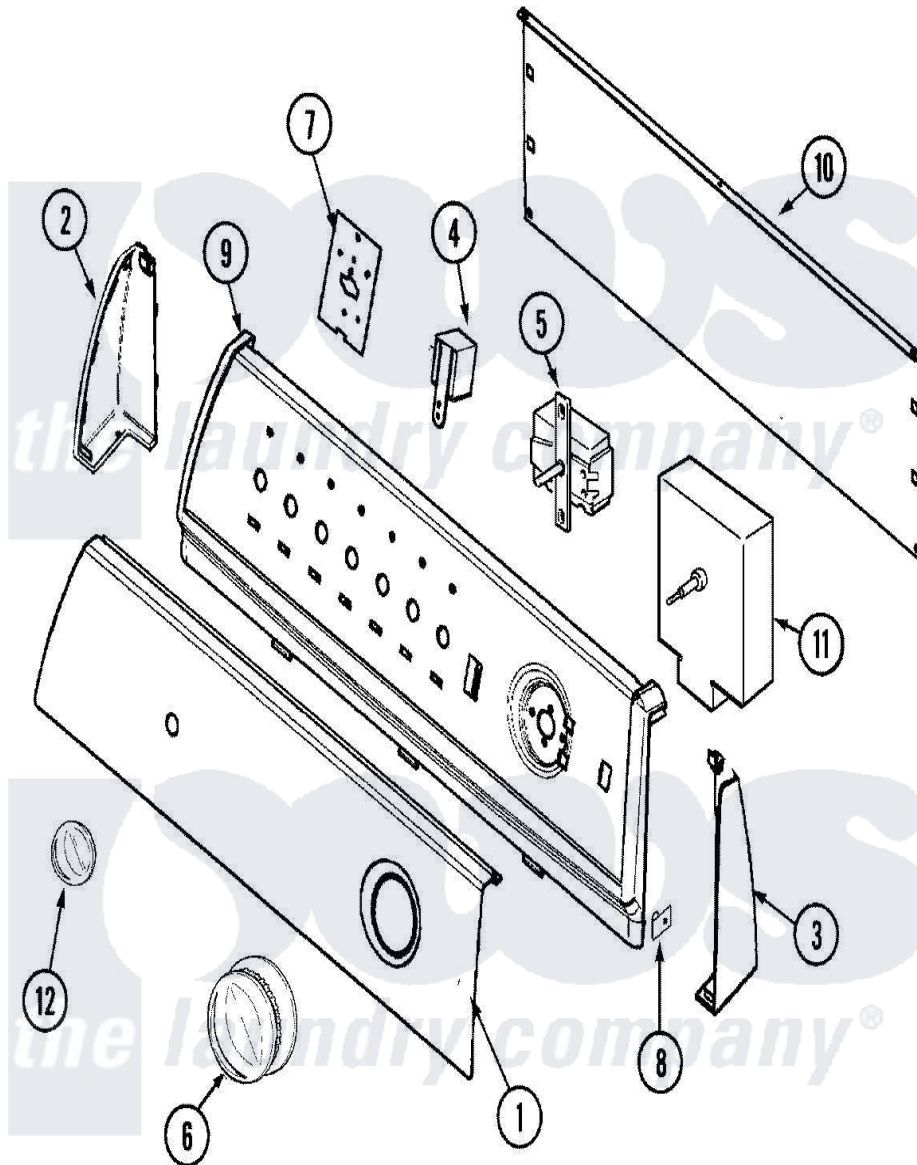

Maytag PYE2200AZW 02 - CONTROL PANEL

Maytag [Residential Maytag PYE2200AZW Dryer Parts](#) Parts Diagram 02 - CONTROL PANEL
 Click on the part number to view part

Item	Original Part Number	Replaced By	Status	Part Description
1	31001390			Panel, Control
2	21001519			Endcap
"	25-3092	90767		Screw, 8A X 3/8 HeX Washer Head Tapping
3	21001523			Endcap
"	25-3092	90767		Screw, 8A X 3/8 HeX Washer Head Tapping
4	53-1639			Buzzer Assembly
5	25-3092	90767		Screw, 8A X 3/8 HeX Washer Head Tapping
"	31001348	31001449		Switch, Selector
6	31001385	37001184		Timer Knob And Skirt Assembly
7	21001517			Shield, Control
"	53-2504	31001193		Pad, Shield
"	31001193			Pad, Shield
8	25-7851			Speedclip, End Cap To Top
9	21001604		Not Available	FRAME, CONTROL PANEL

9	21001004	Not Available	(WHT)
10	21001527		Shield, Rear
"	25-3092	90767	Screw, 8A X 3/8 HeX Washer Head Tapping
"	25-3457		Screw, Sems
11	53-1810		Timer
"	63-6743	31001484	Resistor Assembly
"	25-3092	90767	Screw, 8A X 3/8 HeX Washer Head Tapping
12	21001525	21002196	Knob-Selector
13	16008334	Not Available	MANUAL, SRVC DRYER-NO REFUND
"	31001402	Not Available	MANUAL, USE & CARE (FRCH)
"	21001419	Not Available	MANUAL, LAUNDERING TIPS
"	16009627		Manual, Use And Care
15	12002417		Wire Kit