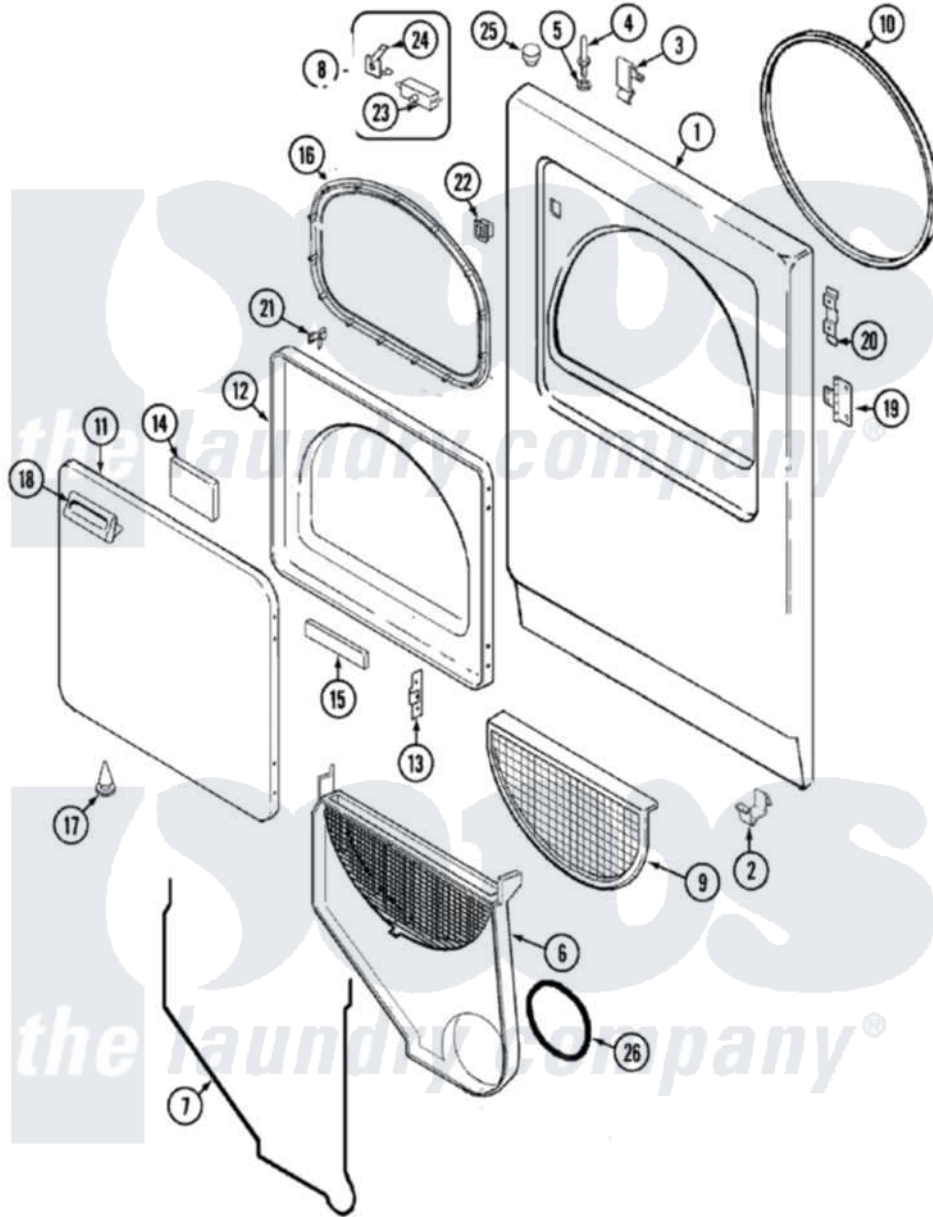

# Maytag PYE2200AZW 03 - DOOR

Maytag Residential Maytag PYE2200AZW Dryer Parts Parts Diagram 03 - DOOR  
 Click on the part number to view part

Item	Original Part Number	Replaced By	Status	Part Description
1	12001189	<a href="#">31001771</a>		Panel, Front
2	<a href="#">53-0120</a>			Clip, Front Panel
3	<a href="#">25-7220</a>			Clip, Cabinet Top
4	<a href="#">53-0643</a>			Pin, Locator
5	<a href="#">53-0200</a>			Sleeve, Locator Pin
"	25-0224	<a href="#">3400029</a>		Nut, Adapter Plate
6	25-7810	<a href="#">415013-35</a>		Screw
"	<a href="#">12001324</a>			Duct Kit, Collector
7	<a href="#">53-0204</a>			Seal
8	<a href="#">53-0123</a>			Clip
9	<a href="#">53-0918</a>			Filter, Lint
10	53-0281	<a href="#">31001747</a>		Seal Assembly
11	25-7770	<a href="#">3196169</a>		Screw, Element
"	<a href="#">53-0154</a>			Panel, Outer Door
12	53-0912		Not Available	PANEL, INNER DOOR (WHT)
13	<a href="#">53-0119</a>			Clip, Hinge

14	<a href="#">21001281</a>		Damper, Sound Pad
"	<a href="#">53-1490</a>		Door Pad
15	<a href="#">53-1491</a>		Door Pad
16	53-0648	<a href="#">31001529</a>	Seal, Door
17	<a href="#">25-7889</a>		Plug Button
18	<a href="#">53-0927</a>		Handle, Door
"	25-7810	<a href="#">415013-35</a>	Screw
19	<a href="#">25-7809</a>		Screw, No.6-20 1/2 Flthd Torx
"	<a href="#">53-1492</a>		Hinge, Dryer Door
20	53-0121	Not Available	TWIN NUT
21	53-2364	<a href="#">LA-1003</a>	Door Catch Kit
"	<a href="#">LA-1003</a>		Door Catch Kit
22	53-0187	<a href="#">LA-1003</a>	Door Catch Kit
23	53-0147	<a href="#">53-0148</a>	Switch, Door
24	63-5990	<a href="#">31001319</a>	Clip, Switch
25	<a href="#">33-2653</a>		Bumper, Cabinet
26	53-0203	<a href="#">12001324</a>	Duct Kit, Collector
27	<a href="#">LA-1005</a>		Switch Kit