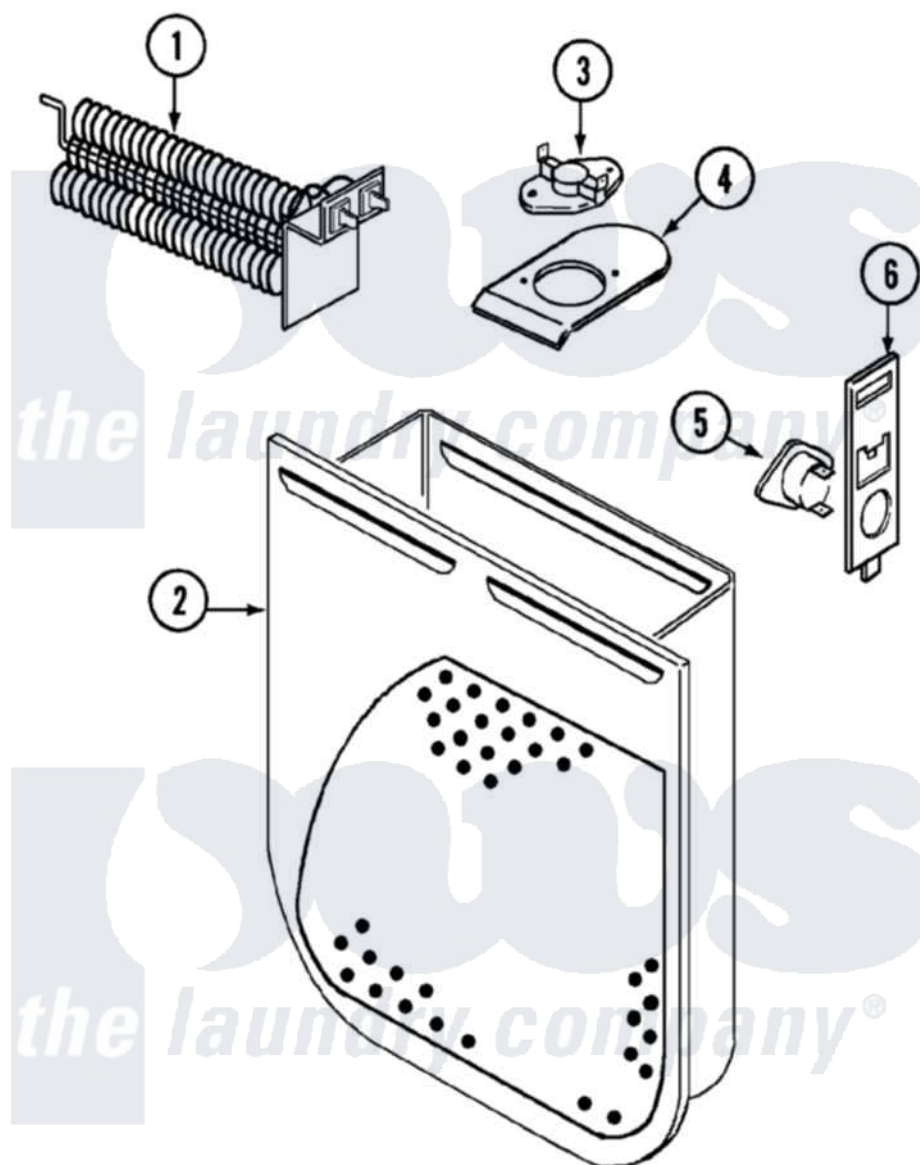

Maytag PYE2200AZW 04 - HEATER

Maytag Residential Maytag PYE2200AZW Dryer Parts Parts Diagram 04 - HEATER
 Click on the part number to view part

Item	Original Part Number	Replaced By	Status	Part Description
1	53-1641	LA-1044		Element
"	25-7863			Screw
2	53-1232			Heater Housing Assembly
3	53-0771			Thermostat, Hi-Limit
"	25-3083	212951		Screw, No.6-32 X 1/4 Inch
4	53-0285			Bracket, Thermostat
"	25-7741	W10116760		Screw
5	LA-1053			Fuse Kit, Thermal
6	53-1181			Bracket, Thermal Fuse