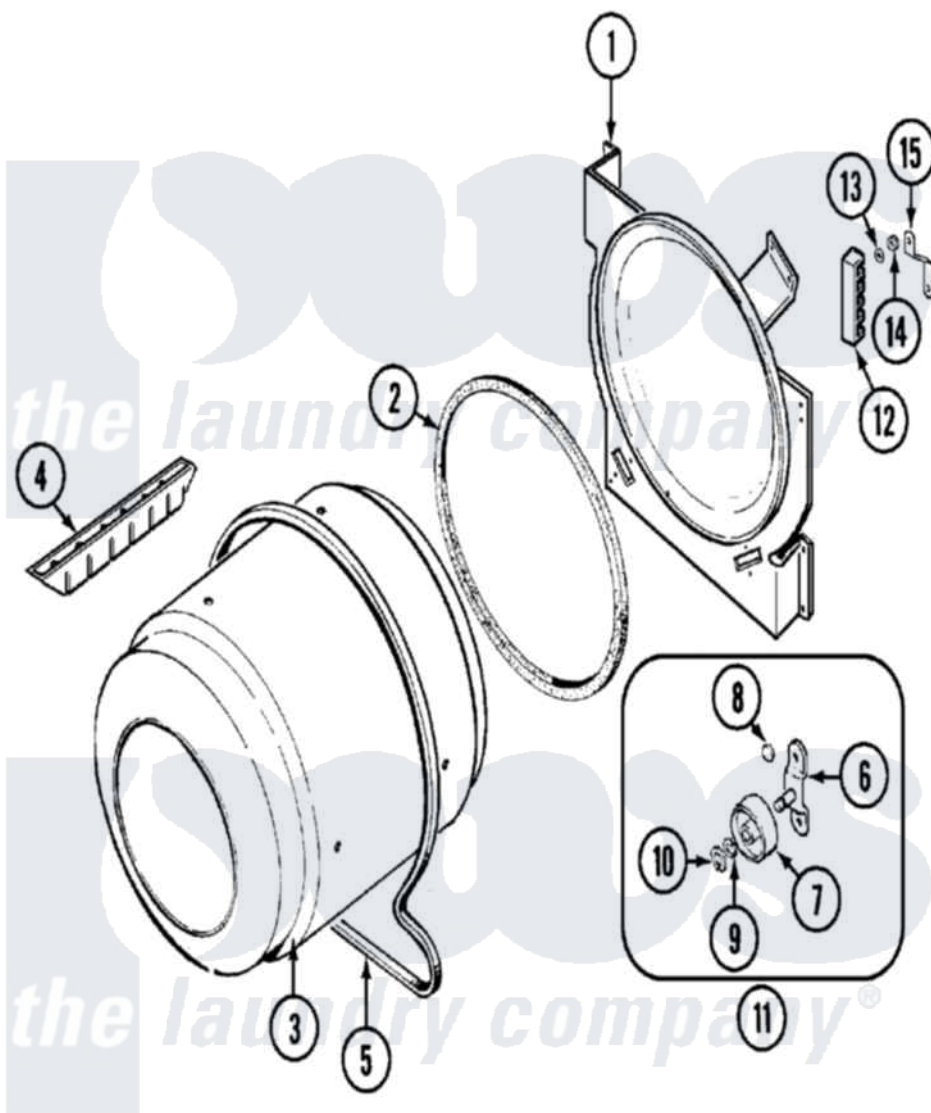

# Maytag PYE2200AZW 06 - TUMBLER

Maytag Residential Maytag PYE2200AZW Dryer Parts Parts Diagram 06 - TUMBLER  
 Click on the part number to view part

Item	Original Part Number	Replaced By	Status	Part Description
1	25-7733	<a href="#">681414</a>		Screw, 10AB X 1/2
"	<a href="#">LA-1054</a>			Dryer Bulkhead Kit
2	53-0281	<a href="#">31001747</a>		Seal Assembly
3	<a href="#">53-1250</a>			Cylinder
4	25-7759	<a href="#">3196164</a>		Screw
"	Y02100002		Not Available	BAFFLE (WHT)
5	31531589	<a href="#">341241</a>		Belt
6	25-7101	<a href="#">3351614</a>		Screw, Gearcase Cover Mounting
"	<a href="#">53-0197</a>			Support Assembly-Cylinder Rear
7	<a href="#">31001096</a>			Roller
8	<a href="#">25-7813</a>			Spacer
9	<a href="#">25-7814</a>			Washer
10	<a href="#">25-7854</a>			Ring, Retaining
11	<a href="#">LA-1008</a>			Rr Roller Kit
12	<a href="#">53-1518</a>			Block, Terminal

"	25-7952	<a href="#">3400074</a>	Screw
13	<a href="#">25-3122</a>		Washer, Flat
14	25-7808	<a href="#">21001837</a>	Nut, Lock W/Nylon Insert
"	25-0027	<a href="#">112432</a>	Nut
15	53-0965		Not Available STRAP, GROUND