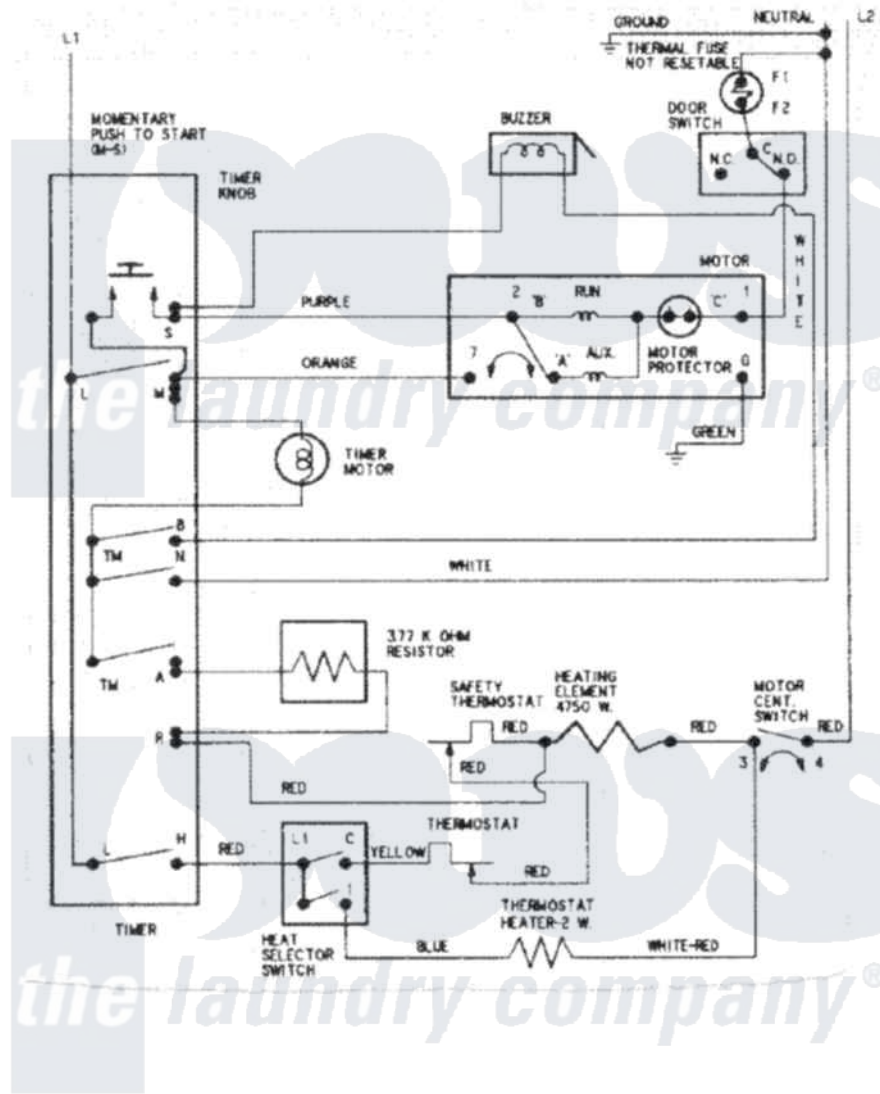

# Maytag PYE2200AZW 07 - WIRING INFORMATION

Maytag Residential Maytag PYE2200AZW Dryer Parts Parts Diagram 07 - WIRING INFORMATION  
 Click on the part number to view part

Item	Original Part Number	Replaced By	Status	Part Description
NI	15002633		Not Available	WIRING INFORMATION