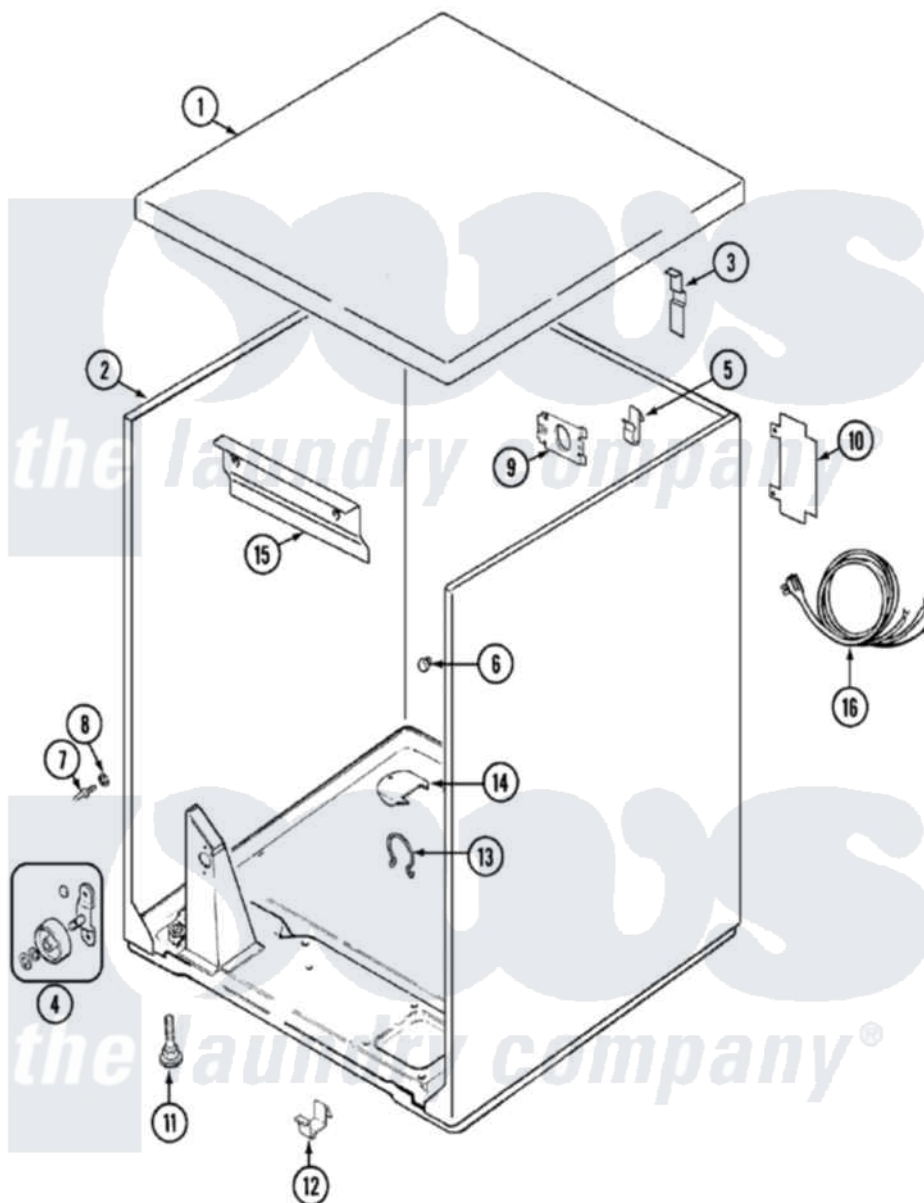

Maytag PYE2300AYW 01 - CABINET

Maytag Residential Maytag PYE2300AYW Dryer Parts Parts Diagram 01 - CABINET
 Click on the part number to view part

Item	Original Part Number	Replaced By	Status	Part Description
1	31001423			Top, Cabinet
2	53-2559	31001714		Cabinet And Base Assembly
3	63-5712			Hinge, Cabinet Top
"	25-3092	90767		Screw, 8A X 3/8 HeX Washer Head Tapping
4	LA-1007	12002126		Reinforcement Brace/Glide Kit
"	LA-1008			Rr Roller Kit
5	25-3034			Clip, Wiring
6	33-2653			Bumper, Cabinet
7	53-0643			Pin, Locator
8	53-0200			Sleeve, Locator Pin
"	25-0224	3400029		Nut, Adapter Plate
9	25-7828	489483		Screw 10-32 X 1/2
"	53-0135		Not Available	SUPPORT, POWER CORD
10	25-7857	90767		Screw, 8A X 3/8 HeX Washer Head Tapping
"	53-0284			Cover, Terminal

11	63-5519	Not Available	LEG, LEVELING
12	53-0120		Clip, Front Panel
13	25-7027	16515	Clip
14	25-7741	W10116760	Screw
"	53-1921		Shield, Wiring
15	25-3457		Screw, Sems
"	53-0133		Shield, Heat