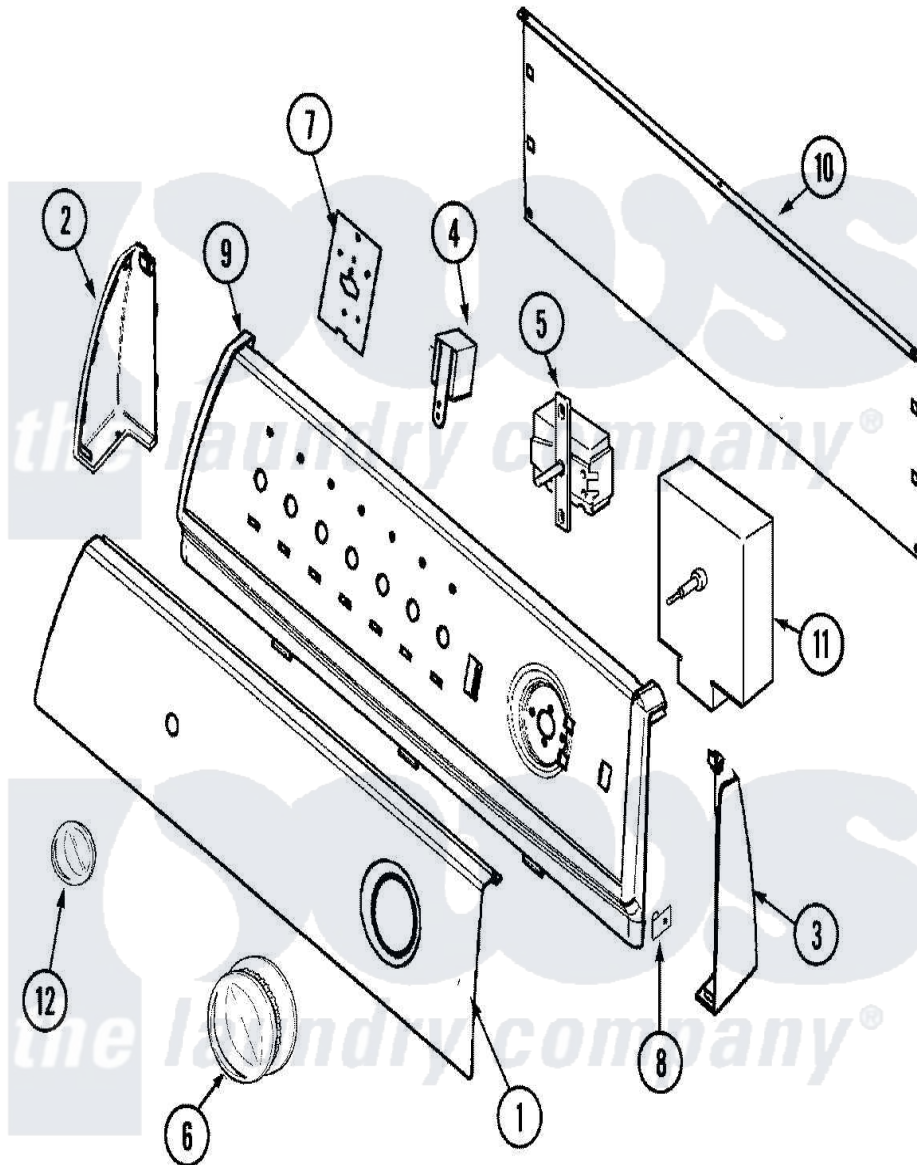

Maytag PYE2300AYW 02 - CONTROL PANEL

Maytag [Residential Maytag PYE2300AYW Dryer Parts](#) Parts Diagram 02 - CONTROL PANEL
 Click on the part number to view part

Item	Original Part Number	Replaced By	Status	Part Description
1	31001463			Panel, Control
2	25-3092	90767		Screw, 8A X 3/8 HeX Washer Head Tapping
"	21001519			Endcap
3	25-3092	90767		Screw, 8A X 3/8 HeX Washer Head Tapping
"	21001523			Endcap
4	53-1639			Buzzer Assembly
5	31001348	31001449		Switch, Selector
"	25-3092	90767		Screw, 8A X 3/8 HeX Washer Head Tapping
6	31001385	37001184		Timer Knob And Skirt Assembly
7	31001193			Pad, Shield
"	53-2504	31001193		Pad, Shield
"	21001517			Shield, Control
8	25-7851			Speedclip, End Cap To Top
9	21001604		Not Available	FRAME, CONTROL PANEL

9	21001004	Not Available	(WHT)
10	25-3457		Screw, Sems
"	21001527		Shield, Rear
"	25-3092	90767	Screw, 8A X 3/8 HeX Washer Head Tapping
11	53-1810		Timer
"	63-6743	31001484	Resistor Assembly
"	25-3092	90767	Screw, 8A X 3/8 HeX Washer Head Tapping
12	21001525	21002196	Knob-Selector
13	16008334	Not Available	MANUAL, SRVC DRYER-NO REFUND
"	31001458		Manual, Use And Care
"	21001419	Not Available	MANUAL, LAUNDERING TIPS
"	16009627		Manual, Use And Care
14	31001489		Harness, Wire
15	12002417		Wire Kit