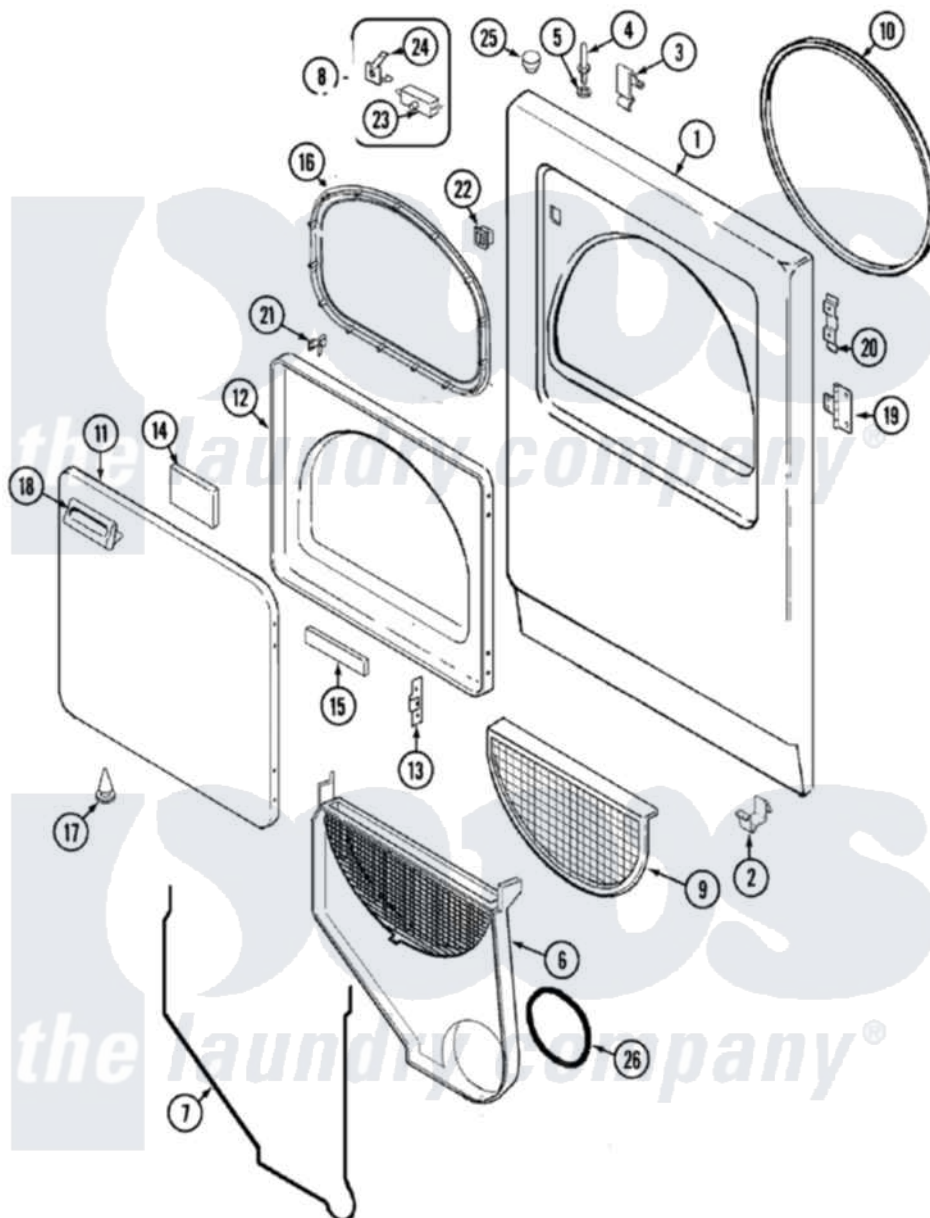

Maytag PYE2300AYW 03 - DOOR

Maytag Residential Maytag PYE2300AYW Dryer Parts Parts Diagram 03 - DOOR
 Click on the part number to view part

Item	Original Part Number	Replaced By	Status	Part Description
1	12001189	31001771		Panel, Front
2	53-0120			Clip, Front Panel
3	25-7220			Clip, Cabinet Top
4	53-0643			Pin, Locator
5	53-0200			Sleeve, Locator Pin
"	25-0224	3400029		Nut, Adapter Plate
6	25-7810	415013-35		Screw
"	12001324			Duct Kit, Collector
7	53-0204			Seal
8	53-0123			Clip
9	53-0918			Filter, Lint
10	53-0281	31001747		Seal Assembly
11	25-7770	3196169		Screw, Element
"	53-0154			Panel, Outer Door
12	53-0912		Not Available	PANEL, INNER DOOR (WHT)
13	53-0119			Clip, Hinge

14	21001281		Damper, Sound Pad
"	53-1490		Door Pad
15	53-1491		Door Pad
16	53-0648	31001529	Seal, Door
17	25-7889		Plug Button
18	53-0927		Handle, Door
"	25-7810	415013-35	Screw
19	25-7809		Screw, No.6-20 1/2 Flthd Torx
"	53-1492		Hinge, Dryer Door
20	53-0121	Not Available	TWIN NUT
21	53-2364	LA-1003	Door Catch Kit
"	LA-1003		Door Catch Kit
22	53-0187	LA-1003	Door Catch Kit
23	53-0147	53-0148	Switch, Door
24	63-5990	31001319	Clip, Switch
25	33-2653		Bumper, Cabinet
26	53-0203	12001324	Duct Kit, Collector
27	LA-1005		Switch Kit