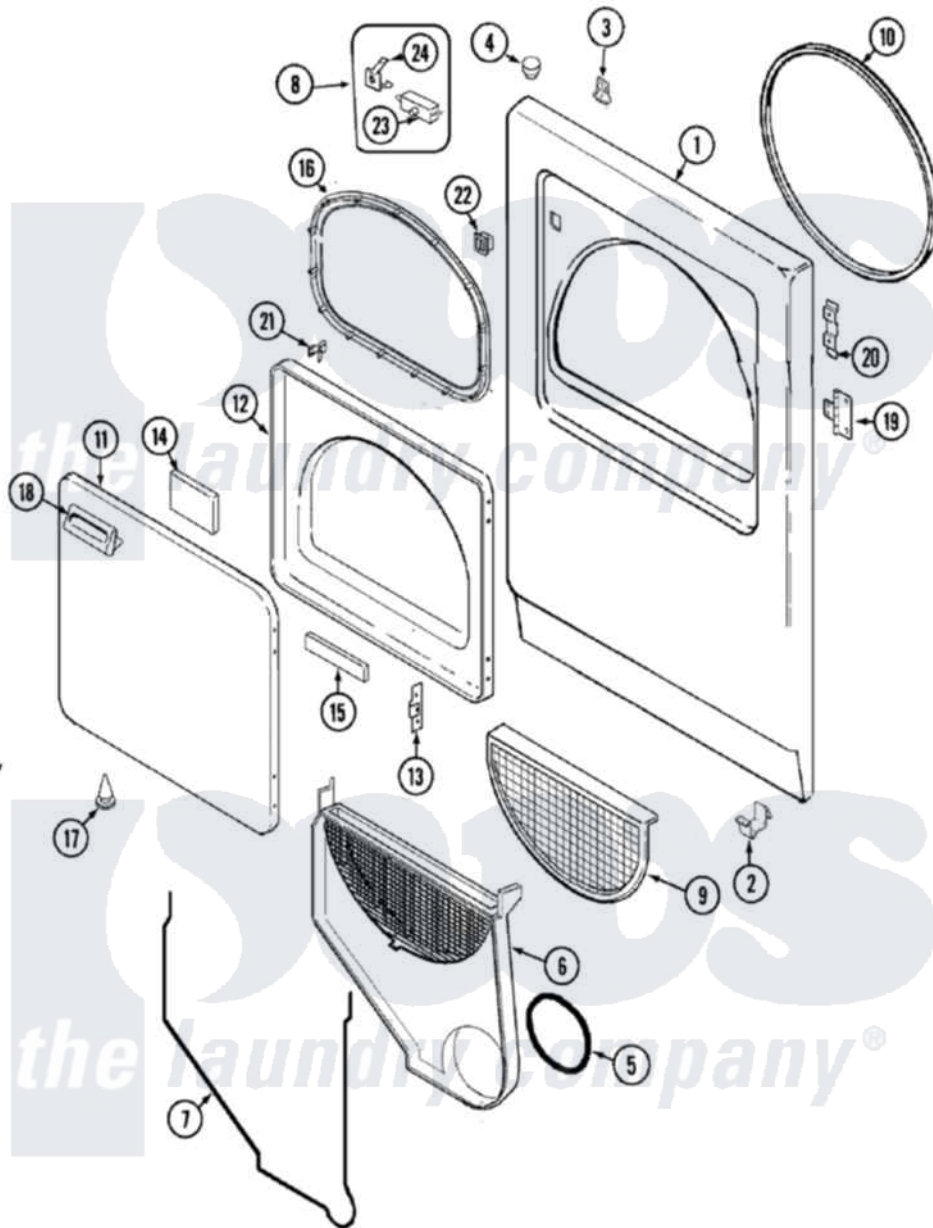

Maytag PYE2300AYW 04 - DOOR (SERIES 11)

Maytag Residential Maytag PYE2300AYW Dryer Parts Parts Diagram 04 - DOOR (SERIES 11)
 Click on the part number to view part

Item	Original Part Number	Replaced By	Status	Part Description
1	53-0726	31001771		Panel, Front
2	53-0120			Clip, Front Panel
3	31001526			Lock, Top
4	33-2653			Bumper, Cabinet
5	53-0203	12001324		Duct Kit, Collector
6	25-7810	415013-35		Screw
"	12001324			Duct Kit, Collector
7	53-0204			Seal
8	LA-1005			Switch Kit
9	53-0918			Filter, Lint
10	53-0281	31001747		Seal Assembly
11	25-7770	3196169		Screw, Element
"	53-0154			Panel, Outer Door
12	53-0912		Not Available	PANEL, INNER DOOR (WHT)
13	53-0119			Clip, Hinge
14	53-1490			Door Pad

15	53-1491		Door Pad
16	53-0648	31001529	Seal, Door
17	25-7889		Plug Button
18	25-7810	415013-35	Screw
"	53-0927		Handle, Door
19	25-7809		Screw, No.6-20 1/2 Flthd Torx
"	53-1492		Hinge, Dryer Door
20	53-0121	Not Available	TWIN NUT
21	53-2364	LA-1003	Door Catch Kit
22	53-0187	LA-1003	Door Catch Kit
23	53-0147	53-0148	Switch, Door
24	63-5990	31001319	Clip, Switch