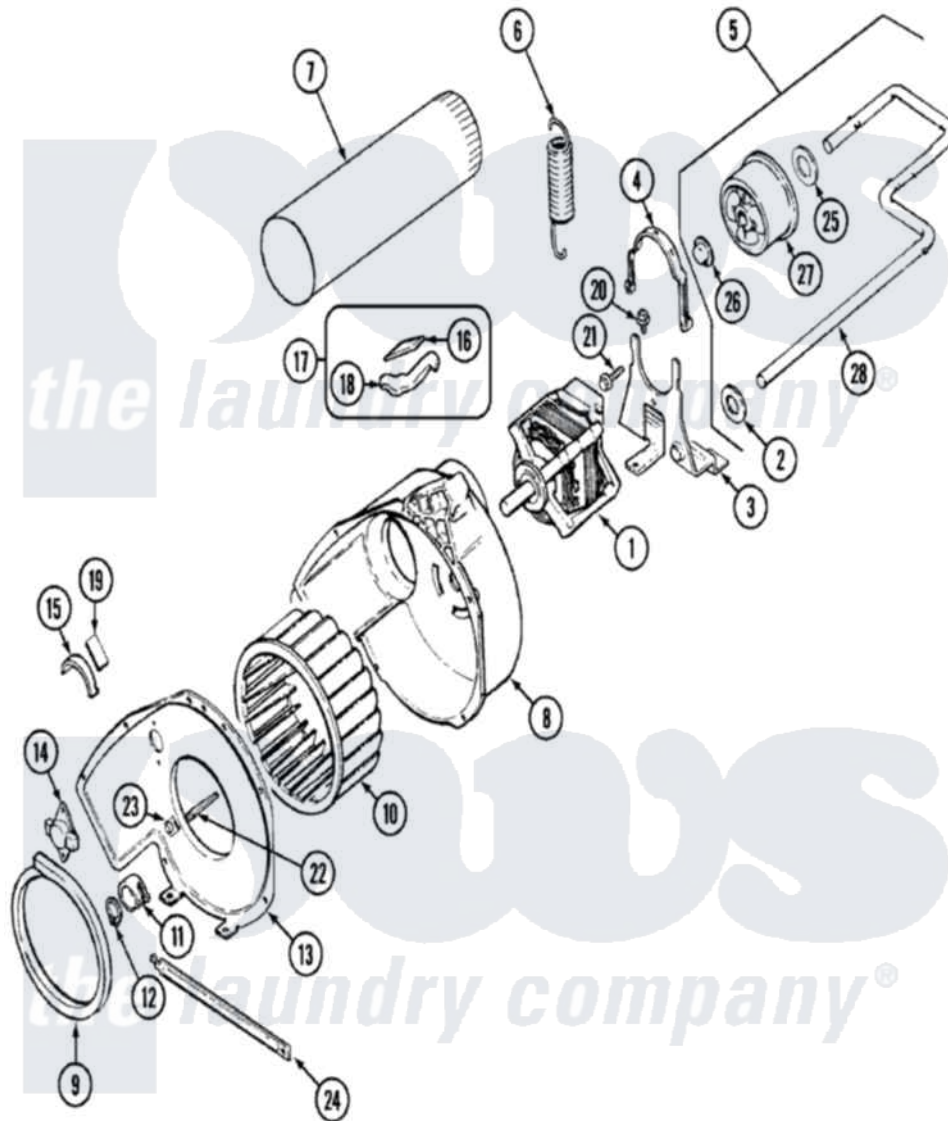

Maytag PYE2300AYW 06 - MOTOR & DRIVE

Maytag Residential Maytag PYE2300AYW Dryer Parts Parts Diagram 06 - MOTOR & DRIVE
 Click on the part number to view part

Item	Original Part Number	Replaced By	Status	Part Description
1	31001512	W10410996		Motor-Drve
"	53-0932	31001535		Pulley, Motor
2	25-7815			Washer
3	25-7732	681414		Screw, 10AB X 1/2
"	53-1932	31001570		Bracket, Motor
4	53-0214	660658		Clamp, Motor Mounting 343481 685441
5	53-2287			Idler Assembly
6	53-2209	31001465		Spring, Idler
7	25-2134	W10116760		Screw
"	53-0134			Duct, Exhaust
8	53-1801			Housing, Blower
9	53-0203	12001324		Duct Kit, Collector
10	31001317			Wheel, Blower
11	25-7823	312967		Clamp, Blower Housing
12	25-7855			Ring, Retaining
13	25-7435	33002917		Screw, No.10-16

"	53-1934		Cover, Blower Housing
14	31001192		Thermostat, Control
"	25-2134	W10116760	Screw
15	53-2273	31001470	Glide, Tumbler
16	53-0724	31001356	Pad, Glide
17	LA-1006		Glide Kit, Tumbler
18	53-2272	31001469	Glide, Tumbler
19	53-1684	31001356	Pad, Glide
20	25-7963	31001571	Screw, 10-24 x 0700 Hxwshrd Ty
21	25-7674		Screw
22	53-1026		Guide, Vane Inlet
23	25-3457		Screw, Sems
24	53-1625		Brace, Tumbler Support
25	25-7815		Washer
26	25-7957		Pushnut
27	53-1628	31001344	Pulley, Idler
28	53-2250	53-2287	Idler Assembly